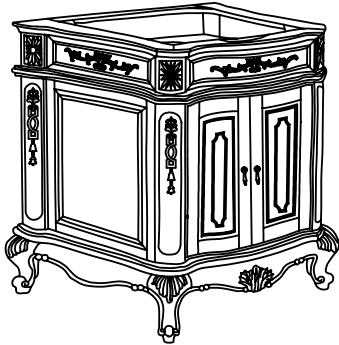

THE LIDO Collection

VANITY 30" / 2 DOORS