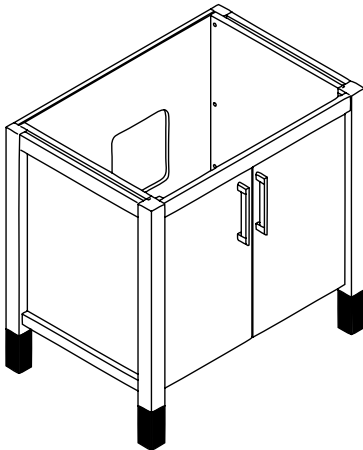

Contempo Collection

VANITY 24" - 36"

Satin Nickel Handles & Satin Shoes

CO24DM	CONTEMPO 24 VANITY IN DARK MAHOGANY	$1,060
CO24P	CONTEMPO 24 VANITY IN PECAN	$1,060
CO24W	CONTEMPO 24 VANITY IN WHITE	$1,060
CO30DM	CONTEMPO 30 VANITY IN DARK MAHOGANY	$1,180
CO30P	CONTEMPO 30 VANITY IN PECAN	$1,180
CO30W	CONTEMPO 30 VANITY IN WHITE	$1,180
CO36DM	CONTEMPO 36 VANITY IN DARK MAHOGANY	$1,300
CO36P	CONTEMPO 36 VANITY IN PECAN	$1,300

Standard Size Countertops: 25" x 22 1/4" - 37" x 22 1/4"

- 1" OGEE EDGES - OVAL 17X14 CUT-OUT/ SEE PAGES - 94
- 1 5/8" OLYMPIC CARRERA WHITE - OVAL 17X14 CUT-OUT/ PAGES - 95
- 1 1/4" EURO - EASED EDGE / RECT. 18X12 CUT-OUT/ SEE PAGES - 95
- 1 1/4" QUARTZ EURO - EASED EDGE / RECT. 18X12 CUT-OUT/ SEE PAGES - 96
- 1 1/4" QUARTZ NOVA - EASED EDGE / OVAL 17X14 CUT-OUT/ SEE PAGES - 97