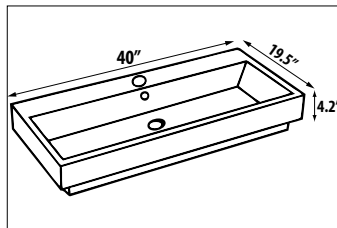

**MILANO**

APPROX. TOTAL HEIGHT for VANITY & SINK:.....36.5"

**Example:**

|                             |                                |        |       |                   |       |          |                |                 |                    |
|-----------------------------|--------------------------------|--------|-------|-------------------|-------|----------|----------------|-----------------|--------------------|
| Final Code:                 | DAYTONA                        | MILANO | WIDTH | DOORS/<br>DRAWERS | COLOR | HARDWARE | 1. Choose Code | 2. Choose Color | 3. Choose Hardware |
|                             | Vanity: <b>D M 40 -14 WM P</b> |        |       |                   |       |          | DM40-14_ _ _   | WM              | P                  |
| Matching Sink: <b>M40W1</b> |                                |        |       |                   |       |          |                |                 |                    |