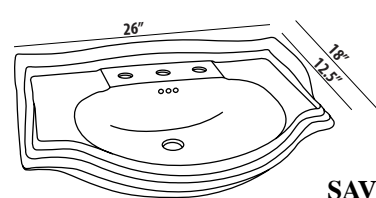

VIENNA PREMIER Collection

VANITY 22"

No Flutes (210)

Code	Description	List Price
VP22W210	VIENNA PREM. 22" WHITE MATTE 210 VANITY	$680
VP22WG210	VIENNA PREM. 22" WHITE GLOSS 210 VANITY	$750
VP22B210	VIENNA PREM. 22" BISCUIT 210 VANITY	$710

Ceramic Sinks (approx. sink dimensions below):

Code	Brand	Color	Hole Size	List Price
C22W1	CAPRI	WHITE	1 HOLE	$300
C22W4	CAPRI	WHITE	4"	$300
C22W8	CAPRI	WHITE	8"	$300
C22B1	CAPRI	BISCUIT	1 HOLE	$360
C22B4	CAPRI	BISCUIT	4"	$360
C22B8	CAPRI	BISCUIT	8"	$360
S22W1	SAVOY	WHITE	1 HOLE	$320
S22W4	SAVOY	WHITE	4"	$320
S22W8	SAVOY	WHITE	8"	$320
S22B1	SAVOY	BISCUIT	1 HOLE	$380
S22B8	SAVOY	BISCUIT	8"	$380

VANITY 26"

No Flutes (210)

VP26W210	VIENNA PREM. 26" WHITE MATTE 210 VANITY	$720
VP26W212	VIENNA PREM. 26" WHITE MATTE 212 VANITY	$740
VP26WG210	VIENNA PREM. 26" WHITE GLOSS 210 VANITY	$790
VP26WG212	VIENNA PREM. 26" WHITE GLOSS 212 VANITY	$830
VP26B210	VIENNA PREM. 26" BISCUIT 210 VANITY	$770
VP26B212	VIENNA PREM. 26" BISCUIT 212 VANITY	$780

Ceramic Sinks (approx. sink dimensions below):

Code	Brand	Color	Hole Size	List Price
C26W1	CAPRI	WHITE	1 HOLE	$340
C26W4	CAPRI	WHITE	4"	$340
C26W8	CAPRI	WHITE	8"	$340
C26B1	CAPRI	BISCUIT	1 HOLE	$400
C26B4	CAPRI	BISCUIT	4"	$400
C26B8	CAPRI	BISCUIT	8"	$400
S26W1	SAVOY	WHITE	1 HOLE	$360
S26W4	SAVOY	WHITE	4"	$360
S26W8	SAVOY	WHITE	8"	$360
S26B1	SAVOY	BISCUIT	1 HOLE	$430
S26B4	SAVOY	BISCUIT	4"	$430
S26B8	SAVOY	BISCUIT	8"	$430

Flutes (212)

SAVOY