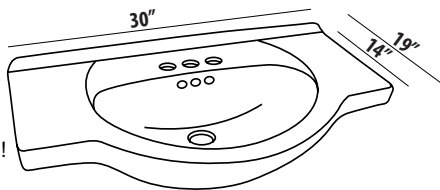

WINDSOR Collection

VANITY 30"

Top U-Shaped Drawer; Satin Nickel Knobs
Legs Packed Separately Inside Vanity Carton!!!

Code	Description	List Price
W30A	WINDSOR 30 ANTIQUE WHITE VANITY	$1,160
W30CO	WINDSOR 30 COGNAC VANITY	$1,160
W30D	WINDSOR 30 DARK CHERRY VANITY	$1,160
W30L	WINDSOR 30 LIGHT CHERRY VANITY	$1,160
W30W	WINDSOR 30 WHITE VANITY	$1,160

Ceramic Sinks (approx. sink dimensions below):

C30W1	CAPRI 30 WHITE 1 HOLE	$400
C30W4	CAPRI 30 WHITE 4"	$400
C30W8	CAPRI 30 WHITE 8"	$400
C30B4	CAPRI 30 BISCUIT 4"	$480
C30B8	CAPRI 30 BISCUIT 8"	$480
S30W1	SAVOY 30 WHITE 1 HOLE	$430
S30W8	SAVOY 30 WHITE 8"	$430
S30B8	SAVOY 30 BISCUIT 8"	$510

CAPRI

VANITY 34"

Top U-Shaped Drawer; Satin Nickel Knobs
Legs Packed Separately Inside Vanity Carton!!!

W34A	WINDSOR 34 ANTIQUE WHITE VANITY	$1,230
W34CO	WINDSOR 34 COGNAC VANITY	$1,230
W34D	WINDSOR 34 DARK CHERRY VANITY	$1,230
W34L	WINDSOR 34 LIGHT CHERRY VANITY	$1,230
W34W	WINDSOR 34 WHITE VANITY	$1,230

Ceramic Sinks (approx. sink dimensions below):

C34W8	CAPRI 34 WHITE 8"	$500
S34W8	SAVOY 34 WHITE 8"	$530