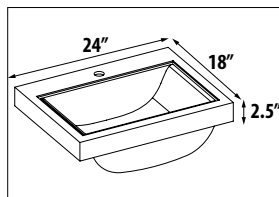

DAYTONA with Ceramic Sinks

DAYTONA 24" - 2 DRAWERS (02)

• Quality 'BLUM' Hinges and/or Drawer Hardware are Included

• Wall Mounting Hardware Included

2. CHOOSE COLOR:

1. CHOOSE CODE:	White Matte	BlackWood (Matte)	Golden Wheat (Matte)	White Gloss	Timber Gloss	Greyline Gloss
VANITY w/ bottom frame & legs (32.5" H)						
DVE24-02_ _ _ _ FOR VENICE	$1,212	$1,285	$1,285	$1,315	$1,390	$1,420
DK24-02_ _ _ _ FOR KIRA	$1,212	$1,285	$1,285	$1,315	$1,390	$1,420
DV24-02_ _ _ _ FOR VILLA	$1,212	$1,285	$1,285	$1,315	$1,390	$1,420
WALL- HUNG VANITY						
WDVE24-02_ _ _ _ FOR VENICE	$960	$1,035	$1,035	$1,065	$1,140	$1,170
WDK24-02_ _ _ _ FOR KIRA	$960	$1,035	$1,035	$1,065	$1,140	$1,170
WDV24-02_ _ _ _ FOR VILLA	$960	$1,035	$1,035	$1,065	$1,140	$1,170
3. CHOOSE HARDWARE: Polished or Satin						

CHOOSE SINK BELOW:

Ceramic Sinks (approx. sink dimensions below):

VE24W1	VENICE 24 CERAMIC SINK IN WHITE, 1 HOLE	$345
K24W1	KIRA 24 CERAMIC SINK IN WHITE, 1 HOLE	$465
K24W8	KIRA 24 CERAMIC SINK IN WHITE, 8" DRILL	$465
V24W4	VILLA 24 CERAMIC SINK IN WHITE, 4" DRILL	$345

VENICE

APPROX. TOTAL HEIGHT for VANITY & SINK:.....35" .....34" .....36"

Example:

DAYTONA	VENICE	WIDTH	DOORS/ DRAWERS	COLOR	HARDWARE		1. Choose Code	2. Choose Color	3. Choose Hardware
Final Code:							DVE24-02_ _ _ _	WM	P
Vanity:							D VE 24 -02 WM P		
Matching Sink:							VE24W1