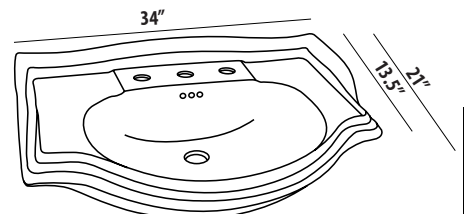

WINDSOR Collection

VANITY 30"

Top U-Shaped Drawer; Satin Nickel Knobs
Legs Packed Separately Inside Vanity Carton!!!

Code	Description	List Price
W30A	WINDSOR 30 ANTIQUE WHITE VANITY	$1,160
W30CO	WINDSOR 30 COGNAC VANITY	$1,160
W30D	WINDSOR 30 DARK CHERRY VANITY	$1,160
W30L	WINDSOR 30 LIGHT CHERRY VANITY	$1,160
W30W	WINDSOR 30 WHITE VANITY	$1,160

Ceramic Sinks (approx. sink dimensions below):

C30W1	CAPRI 30 WHITE 1 HOLE	$400
C30W4	CAPRI 30 WHITE 4"	$400
C30W8	CAPRI 30 WHITE 8"	$400
C30B4	CAPRI 30 BISCUIT 4"	$480
C30B8	CAPRI 30 BISCUIT 8"	$480
S30W1	SAVOY 30 WHITE 1 HOLE	$430
S30W8	SAVOY 30 WHITE 8"	$430
S30B8	SAVOY 30 BISCUIT 8"	$510

VANITY 34"

Top U-Shaped Drawer; Satin Nickel Knobs
Legs Packed Separately Inside Vanity Carton!!!

W34A	WINDSOR 34 ANTIQUE WHITE VANITY	$1,230
W34CO	WINDSOR 34 COGNAC VANITY	$1,230
W34D	WINDSOR 34 DARK CHERRY VANITY	$1,230
W34L	WINDSOR 34 LIGHT CHERRY VANITY	$1,230
W34W	WINDSOR 34 WHITE VANITY	$1,230

Ceramic Sinks (approx. sink dimensions below):

C34W8	CAPRI 34 WHITE 8"	$500
S34W8	SAVOY 34 WHITE 8"	$530

SAVOY