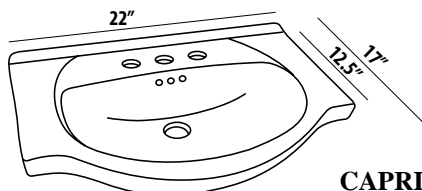

Ceramic Sinks (approx. sink dimensions below):

C22W4	CAPRI 22" WHITE CERAMIC TOP 4"	$300
C22B4	CAPRI 22" BISCUIT CERAMIC TOP 4"	$360

CAPRI