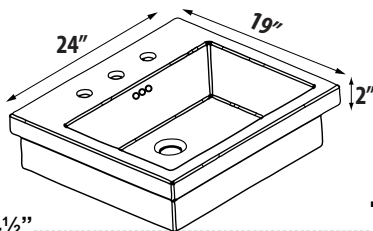

### Ceramic Sinks (approx. sink dimensions below):

|       |                                      |       |
|-------|--------------------------------------|-------|
| T24W1 | TRIBECA 24" WHITE CERAMIC TOP 1 HOLE | \$575 |
| T24W8 | TRIBECA 24" WHITE CERAMIC TOP 8"     | \$575 |