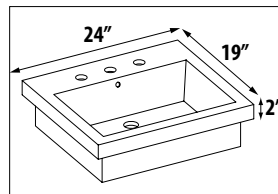

TRIBECA

.....34.5"