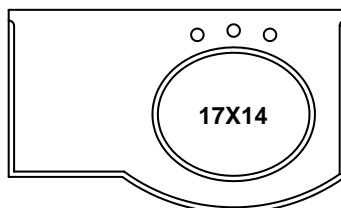

M100-36RD	MALIBU 100 - 36 VANITY IN DARK MAHOGANY (RIGHT BOWL)	$1,960
M100-36RW	MALIBU 100 - 36 VANITY IN WHITE (RIGHT BOWL)	$1,960

Countertops:

M100-36RCW	CARRERA WHITE 1" MARBLE TOP ONLY	$925
M100-36RCWW	TOP W/ WHITE OVAL BOWL INSTALLED	$1,070