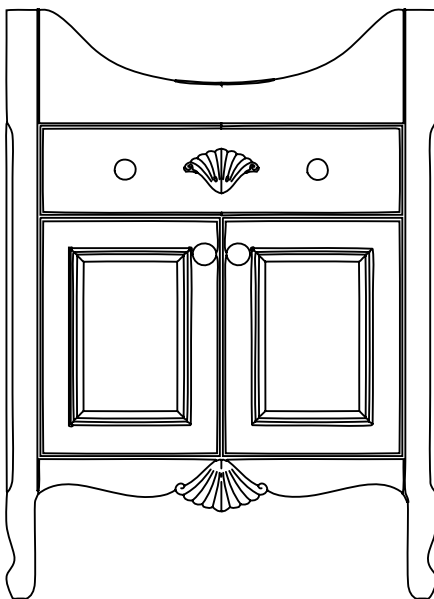

VANITY 26"

K26C	KENSINGTON 26" CINNAMON VANITY	$960

Satin Nickel knobs, Top U-Shaped Drawer

Ceramic Sinks (approx. sink dimensions below):

C26W1	CAPRI 26	WHITE	1 HOLE	$340
C26W4	CAPRI 26	WHITE	4"	$340
C26W8	CAPRI 26	WHITE	8"	$340
C26B1	CAPRI 26	BISCUIT	1 HOLE	$400
C26B4	CAPRI 26	BISCUIT	4"	$400
C26B8	CAPRI 26	BISCUIT	8"	$400
S26W1	SAVOY 26	WHITE	1 HOLE	$360
S26W4	SAVOY 26	WHITE	4"	$360
S26W8	SAVOY 26	WHITE	8"	$360
S26B1	SAVOY 26	BISCUIT	1 HOLE	$430
S26B4	SAVOY 26	BISCUIT	4"	$430
S26B8	SAVOY 26	BISCUIT	8"	$430