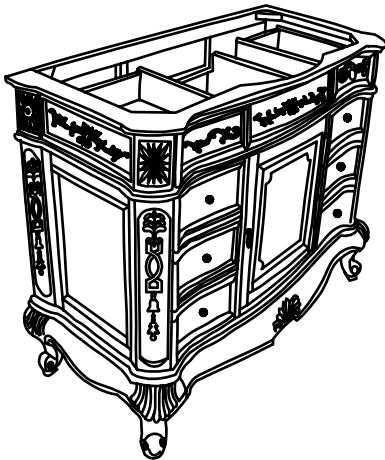

THE LIDO Collection

Code	Description	List Price
L42-18D	LIDO 42 (1 DOOR/ 8 DRAWERS) DARK VANITY	$2,600
L42-18W	LIDO 42 (1 DOOR/ 8 DRAWERS) PEARL WHITE VANITY	$2,600

VANITY 42"

Countertops:

L42AB	ABSOLUTE BLACK 1" GRANITE TOP ONLY	$930
L42ABW	TOP W/ WHITE OVAL BOWL INSTALLED	$1,070
L42ABB	TOP W/ BISCUIT OVAL BOWL INSTALLED	$1,090
*L42CR	CREAM 1 1/4" MARBLE TOP ONLY	$1,210
*L42CRW	TOP W/ WHITE OVAL BOWL INSTALLED	$1,350
*L42CRB	TOP W/ BISCUIT OVAL BOWL INSTALLED	$1,370

L42CW	CARRERA WHITE 1" MARBLE TOP ONLY	$1,015
L42CWW	TOP W/ WHITE OVAL BOWL INSTALLED	$1,160
L42CWB	TOP W/ BISCUIT OVAL BOWL INSTALLED	$1,180

L42GP	GOLDEN PEACH 1" GRANITE TOP ONLY	$740
L42GPW	TOP W/ WHITE OVAL BOWL INSTALLED	$880
L42GPB	TOP W/ BISCUIT OVAL BOWL INSTALLED	$900

*L42RO	ROSE 1" GRANITE TOP ONLY	$740
*L42ROW	TOP W/ WHITE OVAL BOWL INSTALLED	$880
*L42ROB	TOP W/ BISCUIT OVAL BOWL INSTALLED	$900

L42UT	UBA TUBA 1" GRANITE TOP	$1,285
L42UTW	TOP W/ WHITE OVAL BOWL INSTALLED	$1,425
L42UTB	TOP W/ BISCUIT OVAL BOWL INSTALLED	$1,450

L42CL	QUARTZ CAFÉ LATTE 1 1/4" TOP ONLY	$1,210
L42CLW	TOP W/ WHITE OVAL BOWL INSTALLED	$1,350
L42CLB	TOP W/ BISCUIT OVAL BOWL INSTALLED	$1,370

NEW QUARTZ TOPS AVAILABLE 6/2011
(1 1/4" THICK, EASED EDGES)