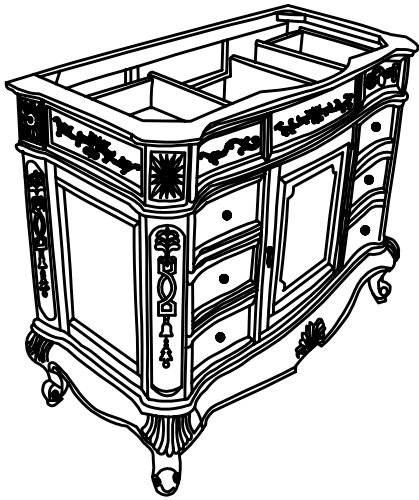

THE LIDO Collection

VANITY 48"

Code	Description	List Price
L48-18D	LIDO 48 (1 DOOR/ 8 DRAWERS) DARK VANITY	$2,930
L48-18W	LIDO 48 (1 DOOR/ 8 DRAWERS) PEARL WHITE VANITY	$2,930

Countertops:

L48AB	ABSOLUTE BLACK 1" GRANITE TOP ONLY	$1,010
L48ABW	TOP W/ WHITE OVAL BOWL INSTALLED	$1,155
L48ABB	TOP W/ BISCUIT OVAL BOWL INSTALLED	$1,175
L48CW	CARRERA WHITE 1" MARBLE TOP ONLY	$1,100
L48CWW	TOP W/ WHITE OVAL BOWL INSTALLED	$1,245
L48CWB	TOP W/ BISCUIT OVAL BOWL INSTALLED	$1,265
L48GP	GOLDEN PEACH 1" GRANITE TOP ONLY	$800
L48GPW	TOP W/ WHITE OVAL BOWL INSTALLED	$930
L48GPB	TOP W/ BISCUIT OVAL BOWL INSTALLED	$950
L48RO	ROSE 3/4" GRANITE TOP ONLY	$800
L48ROW	TOP W/ WHITE OVAL BOWL INSTALLED	$930
L48ROB	TOP W/ BISCUIT OVAL BOWL INSTALLED	$950
L48UT	UBA TUBA 1" GRANITE TOP ONLY	$1,485
L48UTW	TOP W/ WHITE OVAL BOWL INSTALLED	$1,625
L48UTB	TOP W/ BISCUIT OVAL BOWL INSTALLED	$1,645
L48CL	QUARTZ CAFÉ LATTE 1 1/4" TOP ONLY	$1,320
L48CLW	TOP W/ WHITE OVAL BOWL INSTALLED	$1,460
L48CLB	TOP W/ BISCUIT OVAL BOWL INSTALLED	$1,485

NEW QUARTZ TOPS AVAILABLE 6/2011

(1 1/4" THICK, OGEE EDGES)

UNDERMOUNT BOWLS

UBW	OVAL 17X14 UNDERMOUNT BOWL IN WHITE	$100
UBB	OVAL 17X14 UNDERMOUNT BOWL IN BISCUIT	$125