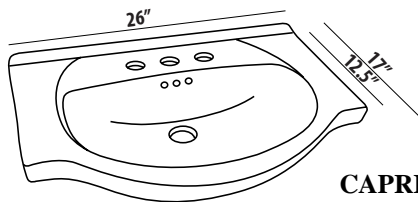

INQUIRE ABOUT VOLUME NET PRICING MINI & METRO

SHIPPING FOB NJ!!!!!!!

VANITIES W/ CERAMIC SINKS