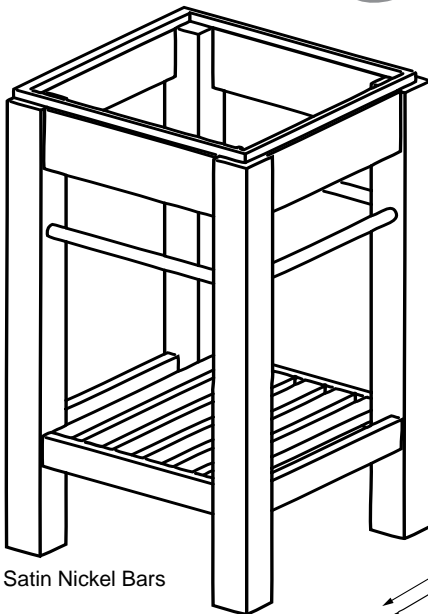

**BATH CONSOLE 21" - 24"**

|        |   |       |
|--------|---|-------|
| NY21DC | NEW YORK 21 OPEN CONSOLE IN DARK CHERRY | \$440 |
| NY24DC | NEW YORK 24 OPEN CONSOLE IN DARK CHERRY | \$495 |

Satin Nickel Bars