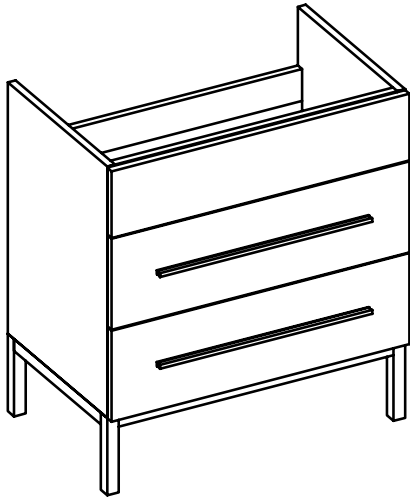

DAYTONA with Ceramic Sinks

DAYTONA 30" - 2 DRAWERS (02)

• Quality 'BLUM' Hinges and/or Drawer Hardware are Included