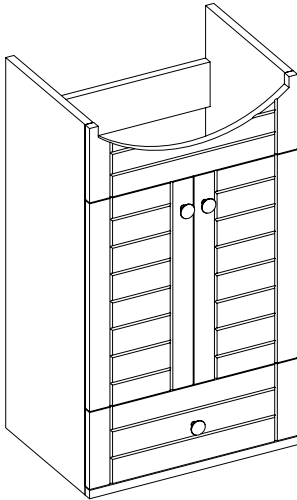

MINI & METRO with Ceramic Sinks

VANITIES W/ CERAMIC SINKS

VANITY 18"

Code	Description	List Price
M18TW	MINI 18" THERMAFOIL VANITY IN WHITE	$195
M18TB	MINI 18" THERMAFOIL VANITY IN BISCUIT	$240

Ceramic Sinks (approx. sink dimensions below):

C18W4	CAPRI 18" WHITE CERAMIC TOP 4"	$130
C18B1	CAPRI 18" BISCUIT CERAMIC TOP 1 HOLE	$140
C18B4	CAPRI 18" BISCUIT CERAMIC TOP 4"	$140

VANITY 20"

M20TW	MINI 20" THERMAFOIL VANITY IN WHITE ONLY	$330

Ceramic Sinks (approx. sink dimensions below):

C20W1	CAPRI 20" WHITE CERAMIC TOP 1 HOLE	$248
C20W4	CAPRI 20" WHITE CERAMIC TOP 4"	$248
C20W8	CAPRI 20" WHITE CERAMIC TOP 8"	$248

VANITY 22"

M22TW	METRO 22" THERMAFOIL VANITY IN WHITE	$380
M22TB	METRO 22" THERMAFOIL VANITY IN BISCUIT	$410

Ceramic Sinks (approx. sink dimensions below):

C22W4	CAPRI 22" WHITE CERAMIC TOP 4"	$300
C22B4	CAPRI 22" BISCUIT CERAMIC TOP 4"	$360