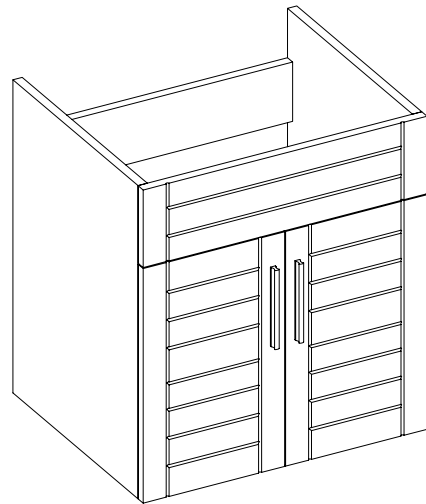

• Wall Mounting Hardware Included

1. CHOOSE CODE BELOW:		2. CHOOSE COLOR:	
VANITY w/ bottom frame & legs (32.5" H)		White Matte	
VANITY w/ bottom frame & legs (32.5" H)		WALL- HUNG VANITY	
MVE24-20 ___ FOR VENICE	$980	WMVE24-20 ___ FOR VENICE	$730
MT24-20 ___ FOR TRIBECA	$980	WMT24-20 ___ FOR TRIBECA	$730
MK24-20 ___ FOR KIRA	$980	WMK24-20 ___ FOR KIRA	$730
WMV24-20 ___ FOR VILLA	$980	WMV24-20 ___ FOR VILLA	$730
3. CHOOSE HARDWARE:		Polished or Satin	

CHOOSE SINK BELOW:

Ceramic Sinks (approx. sink dimensions below):

VE24W1	VENICE 24 CERAMIC SINK IN WHITE, 1 HOLE	$345
T24W1	TRIBECA 24 CERAMIC SINK IN WHITE, 1 HOLE	$575
T24W8	TRIBECA 24 CERAMIC SINK IN WHITE, 8" DRILL	$575
K24W1	KIRA 24 CERAMIC SINK IN WHITE, 1 HOLE	$465
K24W8	KIRA 24 CERAMIC SINK IN WHITE, 8" DRILL	$465
V24W4	VILLA 24 CERAMIC SINK IN WHITE, 1 HOLE	$345