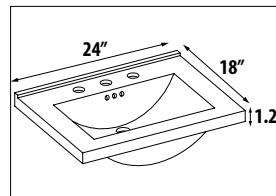

DAYTONA with Ceramic Sinks

DAYTONA 24" - 2 DOORS/ 1 DRAWER (21)

• Quality 'BLUM' Hinges and/or Drawer Hardware are Included

• Wall Mounting Hardware Included

CONTEMPORARY

2. CHOOSE COLOR:

1. CHOOSE CODE:	White Matte	BlackWood (Matte)	Golden Wheat (Matte)	White Gloss	Timber Gloss	Greyline Gloss
VANITY w/ bottom frame & legs (32.5" H)						
DVE24-21 _ _ _ FOR VENICE	$1,110	$1,175	$1,175	$1,205	$1,280	$1,310
DK24-21 _ _ _ _ FOR KIRA	$1,110	$1,175	$1,175	$1,205	$1,280	$1,310
DV24-21 _ _ _ _ FOR VILLA	$1,110	$1,175	$1,175	$1,205	$1,280	$1,310
WALL- HUNG VANITY						
WDVE24-21 _ _ _ _ FOR VENICE	$860	$925	$925	$955	$1,030	$1,060
WDK24-21 _ _ _ _ FOR KIRA	$860	$925	$925	$955	$1,030	$1,060
WDV24-21 _ _ _ _ FOR VILLA	$860	$925	$925	$955	$1,030	$1,060
3. CHOOSE HARDWARE: Polished or Satin						

CHOOSE SINK BELOW:

Ceramic Sinks (approx. sink dimensions below):

VE24W1	VENICE 24 CERAMIC SINK IN WHITE, 1 HOLE	$345
K24W1	KIRA 24 CERAMIC SINK IN WHITE, 1 HOLE	$575
K24W8	KIRA 24 CERAMIC SINK IN WHITE, 8" DRILL	$575
V24W4	VILLA 24 CERAMIC SINK IN WHITE, 1 HOLE	$345

KIRA

APPROX. TOTAL HEIGHT for VANITY & SINK:.....35" .....34" .....36"

Example:

Final Code:	DAYTONA	VENICE	WIDTH	DOORS/ DRAWERS	COLOR	HARDWARE	1. Choose Code	2. Choose Color	3. Choose Hardware
Vanity:	D	VE	24	-21	WM	P	DVE24-21 _ _ _	WM	P
Matching Sink:	VE24W1