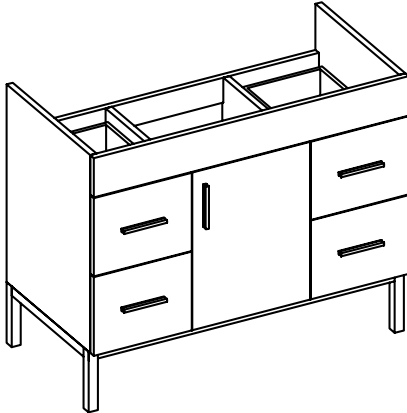

DAYTONA with Ceramic Sinks

DAYTONA 40" - 1 DOOR/ 4 DRAWERS (14)

• Quality 'BLUM' Hinges and/or Drawer Hardware are Included

2. CHOOSE COLOR:

1. CHOOSE CODE:	White Matte	BlackWood (Matte)	Golden Wheat (Matte)	White Gloss	Timber Gloss	Greyline Gloss

VANITY w/ bottom frame & legs (32.5" H)

DM40-14_ _ _ FOR MILANO	$2,000	$2,140	$2,140	$2,200	$2,360	$2,420

WALL- HUNG VANITY

WDM40-14_ _ _ FOR MILANO	$1,750	$1,890	$1,890	$1,950	$2,110	$2,170

3. CHOOSE HARDWARE: Polished or Satin

CONTEMPORARY