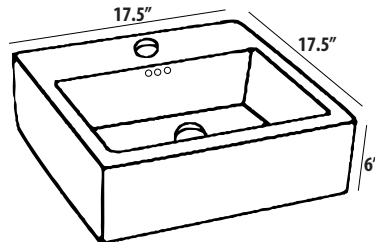

TOTAL HEIGHT for Vanity & Sink: 34½" ..... **New York**

BATH CONSOLE 21" - 24"

NY21DC	NEW YORK 21 OPEN CONSOLE IN DARK CHERRY	$440
NY24DC	NEW YORK 24 OPEN CONSOLE IN DARK CHERRY	$495