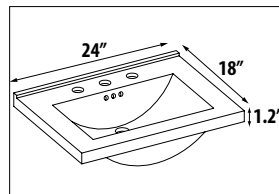

METROPOLITAN with Ceramic Sinks

METROPOLITAN 24" - 2 DOORS/ 1 DRAWER (21)

• Quality 'BLUM' Hinges and/or Drawer Hardware are Included

• Wall Mounting Hardware Included

1. CHOOSE CODE BELOW:		2. CHOOSE COLOR:	
VANITY w/ bottom frame & legs (32.5" H)		White Matte	
WALL- HUNG VANITY			
MVE24-21 ___ FOR VENICE	$1,090	WMVE24-20 ___ FOR VENICE	$840
MK24-21 ___ FOR KIRA	$1,090	WMK24-21 ___ FOR KIRA	$840
MV24-21 ___ VILLA	$1,090	WMV24-21 ___ FOR VILLA	$840
3. CHOOSE HARDWARE:		Polished or Satin	

CHOOSE SINK BELOW:

Ceramic Sinks (approx. sink dimensions below):

VE24W1	VENICE 24 CERAMIC SINK IN WHITE, 1 HOLE	$345
K24W1	KIRA 24 CERAMIC SINK IN WHITE, 1 HOLE	$465
K24W8	KIRA 24 CERAMIC SINK IN WHITE, 8" DRILL	$465
V24W4	VILLA 24 CERAMIC SINK IN WHITE, 1 HOLE	$345

KIRA

APPROX. TOTAL HEIGHT for VANITY & SINK:.....35" .....34" .....36"

Example:

Final Code:	METRO.	VENICE	WIDTH	DOORS/ DRAWERS	COLOR	HARDWARE	1. Choose Code	2. Choose Color	3. Choose Hardware
	Vanity:	M	VE 24	-21	WM	P	MVE24-21 ___	WM	P
Matching Sink:	VE24W1