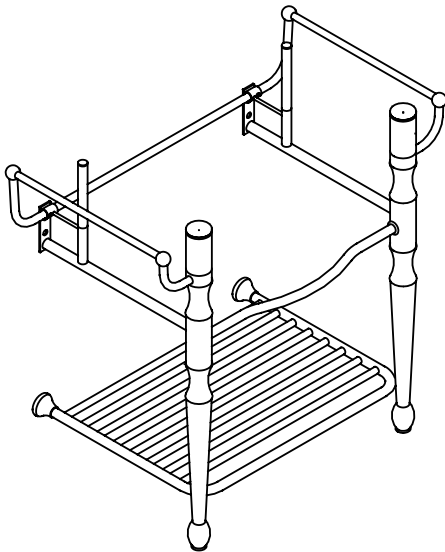

Empire Console Collection

CONSOLE 25"

Overall Width 32"

Code	Description	List Price
EC25-PC	EMPIRE 25" CONSOLE POLISHED CHROME W/2 TOWEL BARS	$865
EC25-PC-L	EMPIRE 25" CONSOLE POLISHED CHROME W/2 LEFT TOWEL BAR	$865
EC25-PC-R	EMPIRE 25" CONSOLE POLISHED CHROME W/2 RIGHT TOWEL BAR	$865
EC25-PC-NO	EMPIRE 25" CONSOLE POLISHED CHROME W/2 NO TOWEL BARS	$865
EC25-SN	EMPIRE 25" CONSOLE SATIN NICKEL - WITH 2 TOWEL BARS	$865
EC25-SN-L	EMPIRE 25" CONSOLE SATIN NICKEL - WITH LEFT TOWEL BAR	$865
EC25-SN-R	EMPIRE 25" CONSOLE SATIN NICKEL - WITH RIGHT TOWEL BAR	$865
EC25-SN-NO	EMPIRE 25" CONSOLE SATIN NICKEL - WITH NO TOWEL BARS	$865

Ceramic Sinks (approx. sink dimensions below):

O25W8	OXFORD 25 WHITE	8"	$430
O25B8	OXFORD 25 BISCUIT	8"	$510