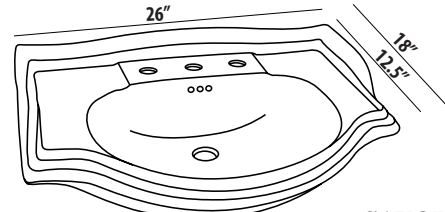

WINDSOR Collection

VANITIES W/ CERAMIC SINKS

VANITY 22"

Code	Description	List Price
W22A	WINDSOR 22 ANTIQUE WHITE VANITY	$840
W22CO	WINDSOR 22 COGNAC VANITY	$840
W22D	WINDSOR 22 DARK CHERRY VANITY	$840
W22L	WINDSOR 22 LIGHT CHERRY VANITY	$840
W22W	WINDSOR 22 WHITE VANITY	$840

Ceramic Sinks (approx. sink dimensions below):

C22W1	CAPRI 22 WHITE 1 HOLE	$300
C22W4	CAPRI 22 WHITE 4"	$300
C22W8	CAPRI 22 WHITE 8"	$300
C22B1	CAPRI 22 BISCUIT 1 HOLE	$360
C22B4	CAPRI 22 BISCUIT 4"	$360
C22B8	CAPRI 22 BISCUIT 8"	$360
S22W1	SAVOY 22 WHITE 1 HOLE	$320
S22W4	SAVOY 22 WHITE 4"	$320
S22W8	SAVOY 22 WHITE 8"	$320
S22B1	SAVOY 22 BISCUIT 1 HOLE	$380
S22B8	SAVOY 22 BISCUIT 8"	$380

VANITY 26"

W26A	WINDSOR 26 ANTIQUE WHITE VANITY	$910
W26CO	WINDSOR 26 COGNAC VANITY	$910
W26D	WINDSOR 26 DARK CHERRY VANITY	$910
W26L	WINDSOR 26 LIGHT CHERRY VANITY	$910
W26W	WINDSOR 26 WHITE VANITY	$910

Ceramic Sinks (approx. sink dimensions below):

C26W1	CAPRI 26 WHITE 1 HOLE	$340
C26W4	CAPRI 26 WHITE 4"	$340
C26W8	CAPRI 26 WHITE 8"	$340
C26B1	CAPRI 26 BISCUIT 1 HOLE	$400
C26B4	CAPRI 26 BISCUIT 4"	$400
C26B8	CAPRI 26 BISCUIT 8"	$400
S26W1	SAVOY 26 WHITE 1 HOLE	$360
S26W4	SAVOY 26 WHITE 4"	$360
S26W8	SAVOY 26 WHITE 8"	$360
S26B1	SAVOY 26 BISCUIT 1 HOLE	$430
S26B4	SAVOY 26 BISCUIT 4"	$430
S26B8	SAVOY 26 BISCUIT 8"	$430

SAVOY