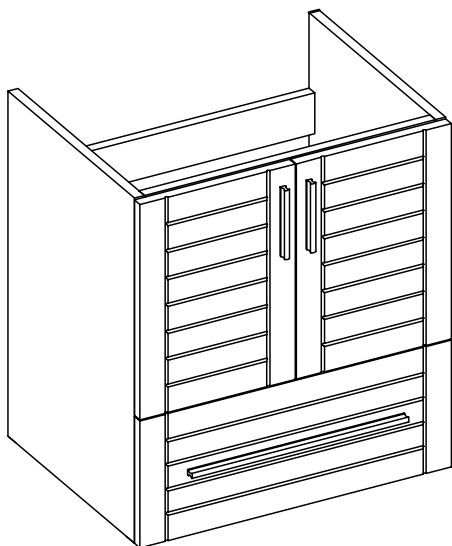

METROPOLITAN with Ceramic Sinks

METROPOLITAN 24" - 2 DOORS/ 1 DRAWER (21)

• Quality 'BLUM' Hinges and/or Drawer Hardware are Included

• Wall Mounting Hardware Included

1. CHOOSE CODE BELOW:		2. CHOOSE COLOR:	
VANITY w/ bottom frame & legs (32.5" H)		White Matte	
WALL- HUNG VANITY			
MVE24-21 ___ FOR VENICE	$1,090	WMVE24-20 ___ FOR VENICE	$840
MK24-21 ___ FOR KIRA	$1,090	WMK24-21 ___ FOR KIRA	$840
MV24-21 ___ VILLA	$1,090	WMV24-21 ___ FOR VILLA	$840
3. CHOOSE HARDWARE:		Polished or Satin	

CHOOSE SINK BELOW:

Ceramic Sinks (approx. sink dimensions below):

VE24W1	VENICE 24 CERAMIC SINK IN WHITE, 1 HOLE	$345
K24W1	KIRA 24 CERAMIC SINK IN WHITE, 1 HOLE	$465
K24W8	KIRA 24 CERAMIC SINK IN WHITE, 8" DRILL	$465
V24W4	VILLA 24 CERAMIC SINK IN WHITE, 1 HOLE	$345

APPROX. TOTAL HEIGHT for VANITY & SINK:.....35" .....34" .....36"

Example:

Final Code:	METRO.	VENICE	WIDTH	DOORS/ DRAWERS	COLOR	HARDWARE	1. Choose Code	2. Choose Color	3. Choose Hardware
	Vanity:	M	VE 24	-21	WM	P	MVE24-21 ___	WM	P
Matching Sink:	VE24W1