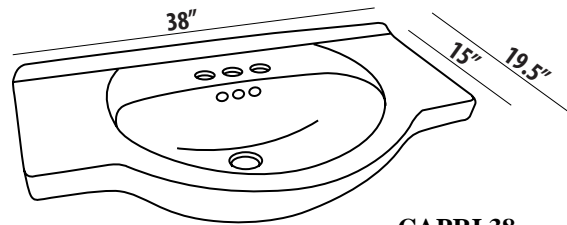

KENSINGTON Collection

VANITIES W/ CERAMIC SINKS

	Code	Description	List Price
VANITY 30" - 38"	K30C	KENSINGTON 30" CINNAMON VANITY	$1,210

K38C	KENSINGTON 38" CINNAMON VANITY	$1,420

Ceramic Sinks (approx. sink dimensions below):

C30W1	CAPRI 30 WHITE 1 HOLE	$400
C30W4	CAPRI 30 WHITE 4"	$400
C30W8	CAPRI 30 WHITE 8"	$400
C30B4	CAPRI 30 BISCUIT 4"	$480
C30B8	CAPRI 30 BISCUIT 8"	$480
S30W1	SAVOY 30 WHITE 1 HOLE	$430
S30W8	SAVOY 30 WHITE 8"	$430
S30B8	SAVOY 30 BISCUIT 8"	$510
C38W8	CAPRI 38 WHITE 8"	$550

CAPRI 38

	Code	Description	List Price
MIRROR 24" - 30"	KM24C	KENSINGTON MIRROR 24" CINNAMON (24W" x 36"H x 1"D)	$390
	KM30C	KENSINGTON MIRROR 30" CINNAMON (30"W x 36"H x 1"D)	$460