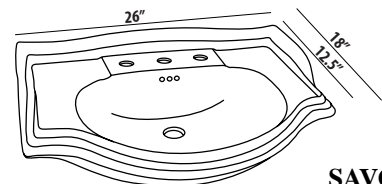

VIENNA Collection

VANITIES W/ CERAMIC SINKS

VANITY 22"

Code	Description	List Price
V22W210	VIENNA 22" WHITE MATTE 210 VANITY	$550

V22B210	VIENNA 22" BISCUIT 210 VANITY	$580

Ceramic Sinks (approx. sink dimensions below):

C22W1	CAPRI 22	WHITE	1 HOLE	$300
C22W4	CAPRI 22	WHITE	4"	$300
C22W8	CAPRI 22	WHITE	8"	$300
C22B1	CAPRI 22	BISCUIT	1 HOLE	$360
C22B4	CAPRI 22	BISCUIT	4"	$360
C22B8	CAPRI 22	BISCUIT	8"	$360
S22W1	SAVOY 22	WHITE	1 HOLE	$320
S22W4	SAVOY 22	WHITE	4"	$320
S22W8	SAVOY 22	WHITE	8"	$320
S22B1	SAVOY 22	BISCUIT	1 HOLE	$380
S22B8	SAVOY 22	BISCUIT	8"	$380

VANITY 26"

No Flutes (210)

V26W210	VIENNA 26" WHITE MATTE 210 VANITY	$590
V26W212	VIENNA 26" WHITE MATTE 212 VANITY	$610

V26B210	VIENNA 26" BISCUIT 210 VANITY	$640
V26B212	VIENNA 26" BISCUIT 212 VANITY	$650

Ceramic Sinks (approx. sink dimensions below):

C26W1	CAPRI 26	WHITE	1 HOLE	$340
C26W4	CAPRI 26	WHITE	4"	$340
C26W8	CAPRI 26	WHITE	8"	$340
C26B1	CAPRI 26	BISCUIT	1 HOLE	$400
C26B4	CAPRI 26	BISCUIT	4"	$400
C26B8	CAPRI 26	BISCUIT	8"	$400
S26W1	SAVOY 26	WHITE	1 HOLE	$360
S26W4	SAVOY 26	WHITE	4"	$360
S26W8	SAVOY 26	WHITE	8"	$360
S26B1	SAVOY 26	BISCUIT	1 HOLE	$430
S26B4	SAVOY 26	BISCUIT	4"	$430
S26B8	SAVOY 26	BISCUIT	8"	$430

Flutes (212)

SAVOY