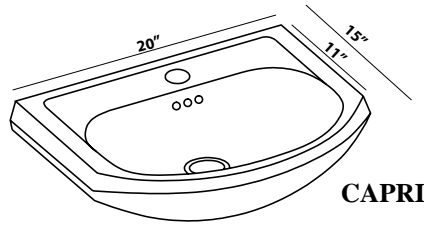

Petite Empress with Ceramic Sinks

VANITIES W/ CERAMIC SINKS

Code	Description	List Price
VANITY 20"		
PE20SC	PETITE EMPRESS 20" VANITY IN SPICE CHERRY	$655
PE20W	PETITE EMPRESS 20" VANITY IN WHITE	$655

Ceramic Sinks (approx. sink dimensions below):

C20W1	CAPRI	20	WHITE	1 HOLE	$248
C20W4	CAPRI	20	WHITE	4"	$248
C20W8	CAPRI	20	WHITE	8"	$248

CAPRI

Code	Description	List Price
VANITY 22"		
PE22SC	PETITE EMPRESS 22" VANITY IN SPICE CHERRY	$765
PE22W	PETITE EMPRESS 22" VANITY IN WHITE	$765

Ceramic Sinks (approx. sink dimensions below):

C22W1	CAPRI	22	WHITE	1 HOLE	$300
C22W4	CAPRI	22	WHITE	4"	$300
C22W8	CAPRI	22	WHITE	8"	$300
C22B1	CAPRI	22	BISCUIT	1 HOLE	$360
C22B4	CAPRI	22	BISCUIT	4"	$360
C22B8	CAPRI	22	BISCUIT	8"	$360
S22W1	SAVOY	22	WHITE	1 HOLE	$320
S22W4	SAVOY	22	WHITE	4"	$320
S22W8	SAVOY	22	WHITE	8"	$320
S22B1	SAVOY	22	BISCUIT	1 HOLE	$380
S22B8	SAVOY	22	BISCUIT	8"	$380