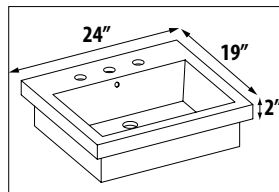

TRIBECA

..... 34.5"