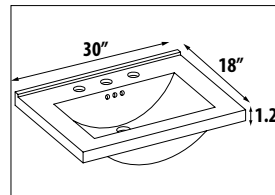

DAYTONA with Ceramic Sinks

DAYTONA 30" - 2 DRAWERS (02)

• Quality 'BLUM' Hinges and/or Drawer Hardware are Included

• Wall Mounting Hardware Included

2. CHOOSE COLOR:

1. CHOOSE CODE:	White Matte	BlackWood (Matte)	Golden Wheat (Matte)	White Gloss	Timber Gloss	Greyline Gloss
VANITY w/ bottom frame & legs (32.5" H)						
DVE30-02_ _ _ _ FOR VENICE	$1,555	$1,665	$1,665	$1,710	$1,840	$1,885
DK30-02_ _ _ _ FOR KIRA	$1,555	$1,665	$1,665	$1,710	$1,840	$1,885
DM30-02_ _ _ _ FOR MILANO	$1,555	$1,665	$1,665	$1,710	$1,840	$1,885
WALL- HUNG VANITY						
WDVE30-02_ _ _ _ FOR VENICE	$1,305	$1,415	$1,415	$1,460	$1,585	$1,630
WDK30-02_ _ _ _ FOR KIRA	$1,305	$1,415	$1,415	$1,460	$1,585	$1,630
WDM30-02_ _ _ _ FOR MILANO	$1,305	$1,415	$1,415	$1,460	$1,585	$1,630
3. CHOOSE HARDWARE: Polished or Satin						

CHOOSE SINK BELOW:

Ceramic Sinks (approx. sink dimensions below):

VE30W1	VENICE 30 CERAMIC SINK IN WHITE, 1 HOLE	$470
K30W1	KIRA 30 CERAMIC SINK IN WHITE, 1 HOLE	$650
K30W8	KIRA 30 CERAMIC SINK IN WHITE, 8" DRILL	$650
M31W1	MILANO 31 CERAMIC SINK IN WHITE, 1 HOLE	$770

VENICE

KIRA

MILANO

APPROX. TOTAL HEIGHT for VANITY & SINK:.....35" .....34" .....36.5"

Example:

Final Code:	DAYTONA	VENICE	WIDTH	DOORS/ DRAWERS	COLOR	HARDWARE	1. Choose Code	2. Choose Color	3. Choose Hardware
Vanity:	D	VE	30	-02	WM	P	DVE30-02_ _ _ _	WM	P
Matching Sink:	VE30W1