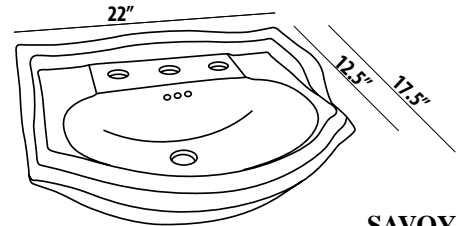

KENSINGTON Collection

Code	Description	List Price
K22C	KENSINGTON 22 CINNAMON VANITY	$890

VANITY 22"

Ceramic Sinks (approx. sink dimensions below):

C22W1	CAPRI 22	WHITE	1 HOLE	$300
C22W4	CAPRI 22	WHITE	4"	$300
C22W8	CAPRI 22	WHITE	8"	$300
C22B1	CAPRI 22	BISCUIT	1 HOLE	$360
C22B4	CAPRI 22	BISCUIT	4"	$360
C22B8	CAPRI 22	BISCUIT	8"	$360
S22W1	SAVOY 22	WHITE	1 HOLE	$320
S22W4	SAVOY 22	WHITE	4"	$320
S22W8	SAVOY 22	WHITE	8"	$320
S22B1	SAVOY 22	BISCUIT	1 HOLE	$380
S22B8	SAVOY 22	BISCUIT	8"	$380

SAVOY

VANITY 26"

K26C	KENSINGTON 26" CINNAMON VANITY	$960

Ceramic Sinks (approx. sink dimensions below):

C26W1	CAPRI 26	WHITE	1 HOLE	$340
C26W4	CAPRI 26	WHITE	4"	$340
C26W8	CAPRI 26	WHITE	8"	$340
C26B1	CAPRI 26	BISCUIT	1 HOLE	$400
C26B4	CAPRI 26	BISCUIT	4"	$400
C26B8	CAPRI 26	BISCUIT	8"	$400
S26W1	SAVOY 26	WHITE	1 HOLE	$360
S26W4	SAVOY 26	WHITE	4"	$360
S26W8	SAVOY 26	WHITE	8"	$360
S26B1	SAVOY 26	BISCUIT	1 HOLE	$430
S26B4	SAVOY 26	BISCUIT	4"	$430
S26B8	SAVOY 26	BISCUIT	8"	$430

VANITIES W/ CERAMIC SINKS