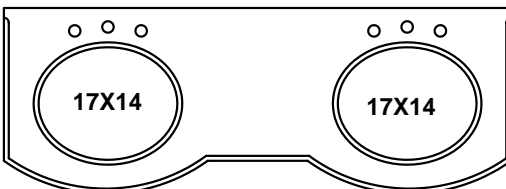

M100-60D	MALIBU 100 - 60 VANITY IN DARK MAHOGANY	$3,240
M100-60W	MALIBU 100 - 60 VANITY IN WHITE	$3,240

Countertops:

M100-60CW	CARRERA WHITE 1" MARBLE TOP ONLY	$1,580
M100-60CWW	TOP W/2 WHITE OVAL BOWLS INSTALLED	$1,870