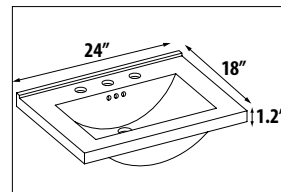

KIRA

..... 34"