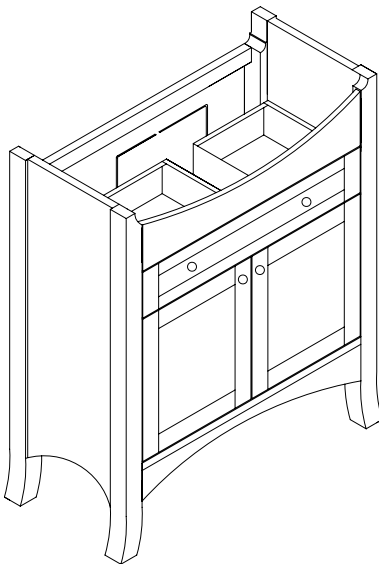

VANITY 30"

Satin Nickel Knobs

PE30SC	PETITE EMPRESS 30" VANITY IN SPICE CHERRY	$1,060
PE30W	PETITE EMPRESS 30" VANITY IN WHITE	$1,060

Ceramic Sinks (approx. sink dimensions below):

C30W1	CAPRI 30	WHITE	1 HOLE	$400
C30W4	CAPRI 30	WHITE	4"	$400
C30W8	CAPRI 30	WHITE	8"	$400
C30B4	CAPRI 30	BISCUIT	4"	$480
C30B8	CAPRI 30	BISCUIT	8"	$480
S30W1	SAVOY 30	WHITE	1 HOLE	$430
S30W8	SAVOY 30	WHITE	8"	$430
S30B8	SAVOY 30	BISCUIT	8"	$510