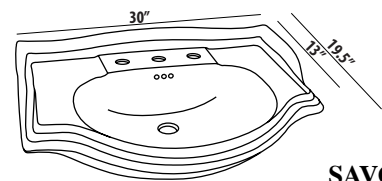

VIENNA PREMIER Collection

VANITIES W/ CERAMIC SINKS

VANITY 30"

No Flutes (210)

Full Bottom Drawer ; Raised Side Panels

Flutes (212)

Full Bottom Drawer ; Raised Side Panels

Code	Description	List Price
VP30W210	VIENNA PREM. 30" WHITE MATTE 210 VANITY	$880
VP30W212	VIENNA PREM. 30" WHITE MATTE 212 VANITY	$900
VP30WG210	VIENNA PREM. 30" WHITE GLOSS 210 VANITY	$960
VP30WG212	VIENNA PREM. 30" WHITE GLOSS 212 VANITY	$1,030
VP30B210	VIENNA PREM. 30" BISCUIT 210 VANITY	$940
VP30B212	VIENNA PREM. 30" BISCUIT 212 VANITY (Full Bottom Drawer ; Raised Side Panels)	$960

Ceramic Sinks (approx. sink dimensions below):

C30W1	CAPRI	30	WHITE	1 HOLE	$400
C30W4	CAPRI	30	WHITE	4"	$400
C30W8	CAPRI	30	WHITE	8"	$400
C30B4	CAPRI	30	BISCUIT	4"	$480
C30B8	CAPRI	30	BISCUIT	8"	$480
S30W1	SAVOY	30	WHITE	1 HOLE	$430
S30W8	SAVOY	30	WHITE	8"	$430
S30B8	SAVOY	30	BISCUIT	8"	$510

SAVOY

VANITY 34"

No Flutes (210)

Flutes (212)

VP34W210	VIENNA PREM. 34" WHITE MATTE 210 VANITY	$920
VP34W212	VIENNA PREM. 34" WHITE MATTE 212 VANITY	$940
VP34WG210	VIENNA PREM. 34" WHITE GLOSS 210 VANITY	$1,010
VP34WG212	VIENNA PREM. 34" WHITE GLOSS 212 VANITY	$1,080

Ceramic Sinks (approx. sink dimensions below):

C34W8	CAPRI	34	WHITE	8"	$500
S34W8	SAVOY	34	WHITE	8"	$530