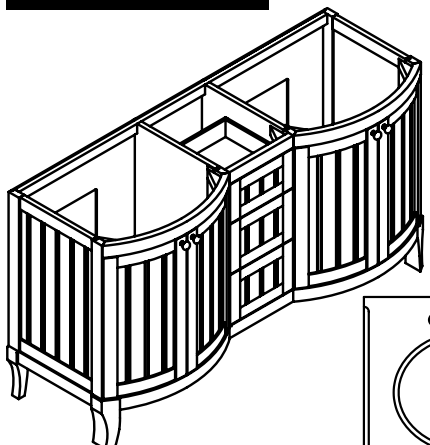

VANITY 60"

Satin Nickel Knobs