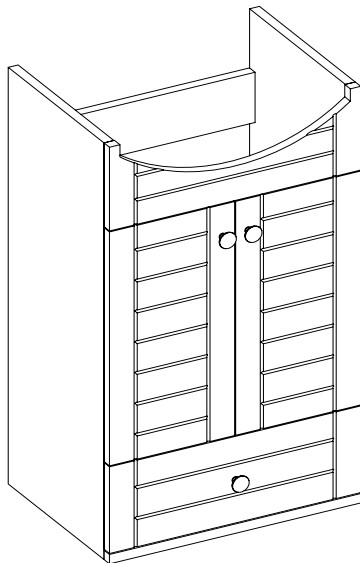

VANITY 26"

M26TW	METRO 26" THERMAFOIL VANITY IN WHITE	$410

Ceramic Sinks (approx. sink dimensions below):

C26W1	CAPRI 26" WHITE CERAMIC TOP 1 HOLE	$340
C26W4	CAPRI 26" WHITE CERAMIC TOP 4"	$340
C26W8	CAPRI 26" BISCUIT CERAMIC TOP 8"	$340
C26B1	CAPRI 26" BISCUIT CERAMIC TOP 1 HOLE	$400
C26B4	CAPRI 26" BISCUIT CERAMIC TOP 4"	$400
C26B8	CAPRI 26" BISCUIT CERAMIC TOP 8"	$400