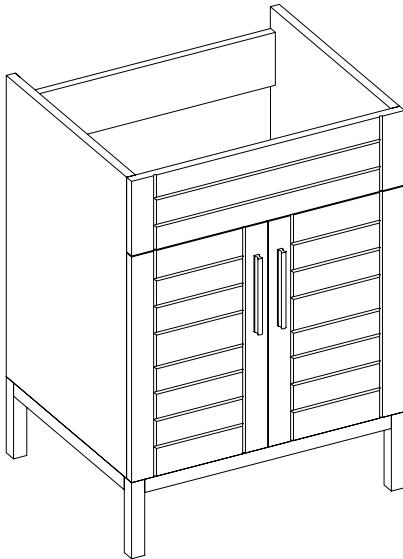

METROPOLITAN with Ceramic Sinks

METROPOLITAN 24" - 2 DOORS (20)

• Quality 'BLUM' Hinges and/or Drawer Hardware are Included