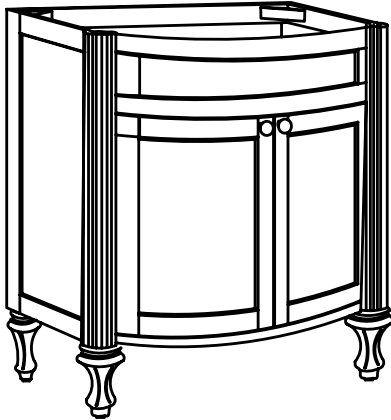

Doral Collection

VANITY 24"- 36"

Satin Nickel Knobs