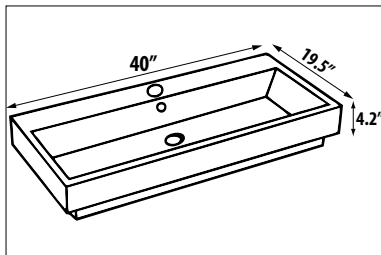

MILANO

APPROX. TOTAL HEIGHT for VANITY & SINK:.....36.5"

Example:

Final Code:	METRO.	MILANO	WIDTH	DOORS/ DRAWERS	COLOR	HARDWARE	1. Choose Code	2. Choose Color	3. Choose Hardware
Vanity:	M	M	40	-14	WM	P	MM40-14_ _ _	WM	P
Matching Sink:	M40W1