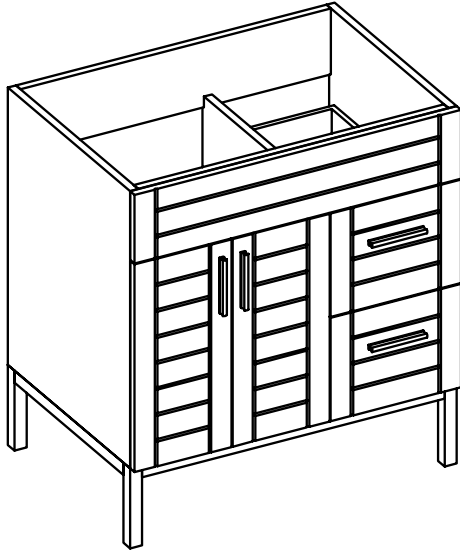

METROPOLITAN with Ceramic Sinks

METROPOLITAN 30" - 2 DOORS/ 2 DRAWERS (22)

• Quality 'BLUM' Hinges and/or Drawer Hardware are Included