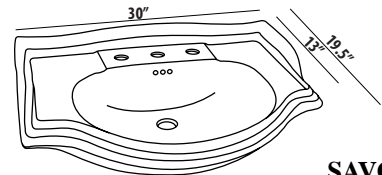

SAVOY

Code	Description	List Price
V30W210	VIENNA 30" WHITE MATTE 210 VANITY	$750
V30W212	VIENNA 30" WHITE MATTE 212 VANITY	$770
V30B210	VIENNA 30" BISCUIT 210 VANITY	$810
V30B212	VIENNA 30" BISCUIT 212 VANITY	$830

Ceramic Sinks (approx. sink dimensions below):

C30W1	CAPRI 30 WHITE 1 HOLE	$400
C30W4	CAPRI 30 WHITE 4"	$400
C30W8	CAPRI 30 WHITE 8"	$400
C30B4	CAPRI 30 BISCUIT 4"	$480
C30B8	CAPRI 30 BISCUIT 8"	$480
S30W1	SAVOY 30 WHITE 1 HOLE	$430
S30W8	SAVOY 30 WHITE 8"	$430
S30B8	SAVOY 30 BISCUIT 8"	$510