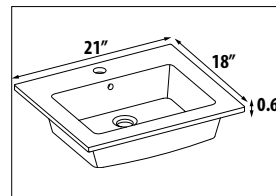

MILANO

LAGUNA

TRIBECA

APPROX. TOTAL HEIGHT for VANITY & SINK:.....36"

.....33"

.....34.5"