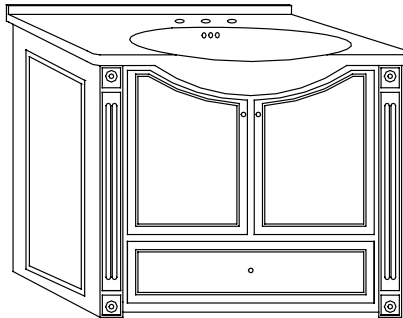

VIENNA PREMIER Collection

VANITY 38"

Full Bottom Drawer ; Raised Side Panels

Flutes (212)

Code	Description	List Price
VP38W212	VIENNA PREM. 38" WHITE MATTE 212 VANITY	$1,020
VP38WG212	VIENNA PREM. 38" WHITE GLOSS 212 VANITY	$1,190

Ceramic Sinks (approx. sink dimensions below):

C38W8	CAPRI 38 WHITE 8"	$550