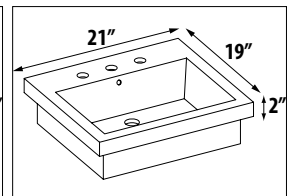

MILANO

LAGUNA

TRIBECA

APPROX. TOTAL HEIGHT for VANITY & SINK:.....36"

.....33"

.....34.5"