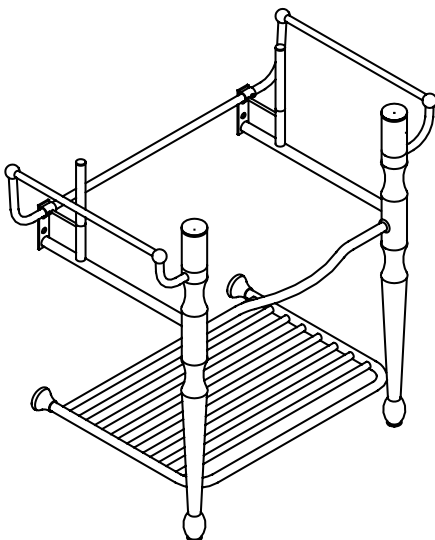

CONSOLE 31"

Overall Width 37"

EC31-PC	EMPIRE 31" CONSOLE POLISHED CHROME - WITH 2 TOWEL BARS	$910
EC31-PC-L	EMPIRE 31" CONSOLE POLISHED CHROME - WITH LEFT TOWEL BAR	$910
EC31-PC-R	EMPIRE 31" CONSOLE POLISHED CHROME - WITH RIGHT TOWEL BAR	$910
EC31-PC-NO	EMPIRE 31" CONSOLE POLISHED CHROME - WITH NO TOWEL BARS	$910
EC31-SN	EMPIRE 31" CONSOLE SATIN NICKEL - WITH 2 TOWEL BARS	$910
EC31-SN-L	EMPIRE 31" CONSOLE SATIN NICKEL - WITH LEFT TOWEL BAR	$910
EC31-SN-R	EMPIRE 31" CONSOLE SATIN NICKEL - WITH RIGHT TOWEL BAR	$910
EC31-SN-NO	EMPIRE 31" CONSOLE SATIN NICKEL - WITH NO TOWEL BARS	$910

Ceramic Sinks (approx. sink dimensions below):

O31W8	OXFORD 31 WHITE	8"	$540
O31B8	OXFORD 31 BISCUIT	8"	$640