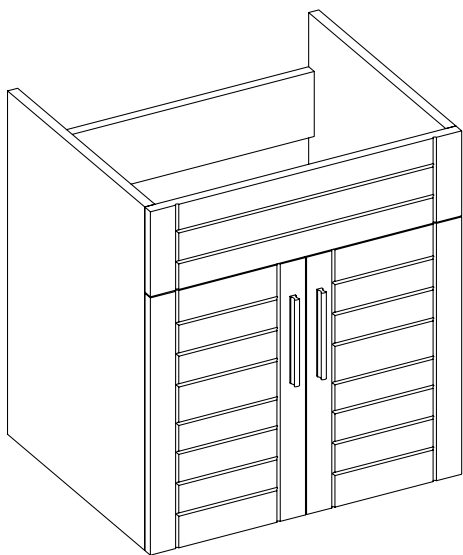

• Wall Mounting Hardware Included

1. CHOOSE CODE BELOW:		2. CHOOSE COLOR: White Matte	
VANITY w/ bottom frame & legs (32.5" H)		WALL- HUNG VANITY	
MM21-20 ___ FOR MILANO	$840	WMM21-20 ___ FOR MILANO	$590
ML21-20 ___ FOR LAGUNA	$840	WML21-20 ___ FOR LAGUNA	$590
MT21-20 ___ FOR TRIBECA	$840	WMT21-20 ___ FOR TRIBECA	$590
3. CHOOSE HARDWARE:		Polished or Satin	

CHOOSE SINK BELOW:

Ceramic Sinks (approx. sink dimensions below):

M21W1	MILANO	21 CERAMIC SINK IN WHITE, 1 HOLE	$425
L21W1	LAGUNA	21 CERAMIC SINK IN WHITE, 1 HOLE	$380
T21W1	TRIBECA	21 CERAMIC SINK IN WHITE, 1 HOLE	$515
T21W8	TRIBECA	21 CERAMIC SINK IN WHITE, 8" DRILL	$515