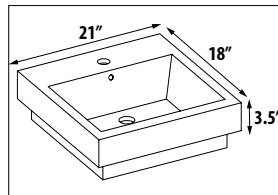

DAYTONA with Ceramic Sinks

DAYTONA 21" - 2 DOORS (20)

• Quality 'BLUM' Hinges and/or Drawer Hardware are Included

• Wall Mounting Hardware Included

CONTEMPORARY

2. CHOOSE COLOR:

1. CHOOSE CODE:	White Matte	BlackWood (Matte)	Golden Wheat (Matte)	White Gloss	Timber Gloss	Greyline Gloss
VANITY w/ bottom frame & legs (32.5" H)						
DM21-20 ___	$850	$910	$910	$935	$1,000	$1,026
DL21-20 ___	$850	$910	$910	$935	$1,000	$1,026
DT21-20 ___	$850	$910	$910	$935	$1,000	$1,026
WALL- HUNG VANITY						
WDM21-20 ___	$600	$660	$660	$685	$750	$776
WDL21-20 ___	$600	$660	$660	$685	$750	$776
WDT21-20 ___	$600	$660	$660	$685	$750	$776
3. CHOOSE HARDWARE: Polished or Satin						

CHOOSE SINK BELOW:

Ceramic Sinks (approx. sink dimensions below):

M21W1	MILANO	21 CERAMIC SINK IN WHITE, 1 HOLE	$425
L21W1	LAGUNA	21 CERAMIC SINK IN WHITE, 1 HOLE	$380
T21W1	TRIBECA	21 CERAMIC SINK IN WHITE, 1 HOLE	$515
T21W8	TRIBECA	21 CERAMIC SINK IN WHITE, 8" DRILL	$515

MILANO

APPROX. TOTAL HEIGHT for VANITY & SINK:.....36" .....33" .....34.5"

Example:

Final Code:	DAYTONA	MILANO	WIDTH	DOORS/ DRAWERS	COLOR	HARDWARE
Vanity:	D	M	21	-20	WM	P
Matching Sink:	M21W1					

1. Choose Code

DM21-20 ___

2. Choose Color

WM

3. Choose Hardware

P