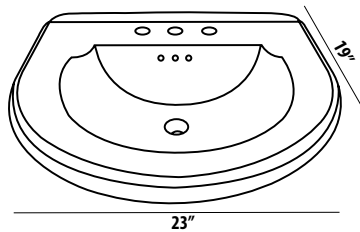

Ceramic Sinks (approx. sink dimensions below):

BO23W8	BOLERO WHITE CERAMIC SINK FOR ALEXA OR BELLA 8"	$230