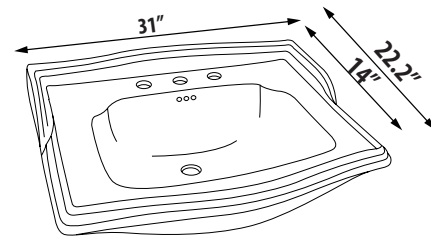

WINDSOR Collection

VANITY 38"

Code	Description	List Price
W38A	WINDSOR 38 ANTIQUE WHITE VANITY	$1,370
W38D	WINDSOR 38 DARK CHERRY VANITY	$1,370
W38L	WINDSOR 38 LIGHT CHERRY VANITY	$1,370
W38W	WINDSOR 38 WHITE VANITY	$1,370

Ceramic Sinks (approx. sink dimensions below):

C38W8	CAPRI 38 WHITE 8"	$550
*C38B1	CAPRI 38 BISCUIT 1 HOLE	$650
*C38B8	CAPRI 38 BISCUIT 8"	$650

VANITIES W/ CERAMIC SINKS

WINDSOR-X Collection

VANITY 25"- 31"

WX25D	WINDSOR 25 EXTRA DEEP DARK CHERRY VANITY	$1,230
WX25L	WINDSOR 25 EXTRA DEEP LIGHT CHERRY VANITY	$1,230
*WX31D	WINDSOR 31 EXTRA DEEP DARK CHERRY VANITY	$1,430
WX31L	WINDSOR 31 EXTRA DEEP LIGHT CHERRY VANITY	$1,430
WX31W	WINDSOR 31 EXTRA DEEP WHITE VANITY	$1,430

Ceramic Sinks (approx. sink dimensions below):

O25W8	OXFORD 25 WHITE 8"	$430
O25B8	OXFORD 25 BISCUIT 8"	$510
O31W8	OXFORD 31 WHITE 8"	$540
O31B8	OXFORD 31 BISCUIT 8"	$640

OXFORD 31