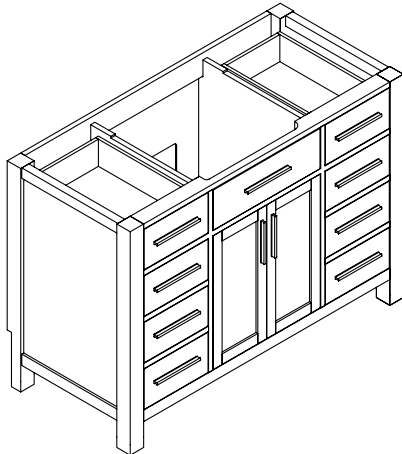

VANITY 42" - 48"

Satin Nickel Handles

MO42DC	MONACO 42" VANITY IN DARK CHERRY (2 DOORS/8 DRAWERS)	$2,850
MO48DC	MONACO 48" VANITY IN DARK CHERRY (2 DOORS/8 DRAWERS)	$3,140

Standard Size Countertops: 43" x 22 1/4" - 49" x 22 1/4"

- 1" OGEE EDGES - OVAL 17X14 CUT-OUT/ SEE PAGES - 94
- 1 1/4" EURO - EASED EDGE / RECT. 18X12 CUT-OUT/ SEE PAGES - 95
- 1 1/4" QUARTZ EURO - EASED EDGE / RECT. 18X12 CUT-OUT/ SEE PAGES - 96
- 1 1/4" QUARTZ NOVA - EASED EDGE / OVAL 17X14 CUT-OUT/ SEE PAGES - 97