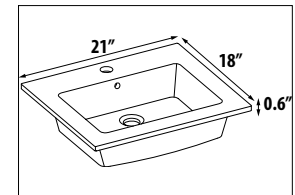

• Wall Mounting Hardware Included

MILANO

LAGUNA

APPROX. TOTAL HEIGHT for VANITY & SINK: .....36"

.....33"