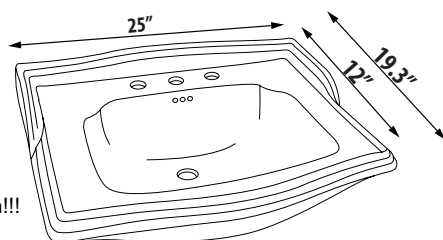

Ceramic Sinks (approx. sink dimensions below):

O25W8	OXFORD 25 WHITE 8"	$430
O25B8	OXFORD 25 BISCUIT 8"	$510
O31W8	OXFORD 31 WHITE 8"	$540
O31B8	OXFORD 31 BISCUIT 8"	$640

OXFORD 25