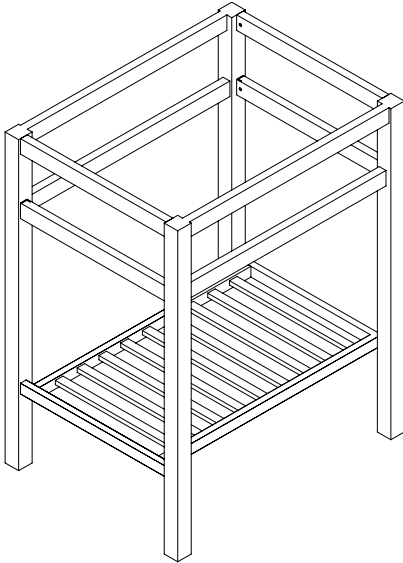

South Beach Collection

Code	Description	List Price
CONSOLE 2522 - 3122		
SB2522-SN	SOUTH BEACH 25" CONSOLE IN SATIN STAINLESS STEEL	$885
SB2522-PC	SOUTH BEACH 25" CONSOLE IN POLISHED STAINLESS STEEL	$925
SB3122-SN	SOUTH BEACH 31" CONSOLE IN SATIN STAINLESS STEEL	$925
SB3122-PC	SOUTH BEACH 31" CONSOLE IN POLISHED STAINLESS STEEL	$965

Countertops: 25"x 22 1/4" - 31"x 22 1/4"

- 1" OGEE EDGES – OVAL 17X14 CUT-OUT/ SEE PAGES - 94
- 1 5/8" OLYMPIC CARRERA WHITE – OVAL 17X14 CUT-OUT/ PAGES - 95
- 1 1/4" EURO – EASED EDGE / RECT. 18X12 CUT-OUT/ SEE PAGES - 95
- 1 1/4" QUARTZ EURO - EASED EDGE / RECT. 18X12 CUT-OUT/ SEE PAGES - 96
- 1 1/4" QUARTZ NOVA - EASED EDGE / OVAL 17X14 CUT-OUT/ SEE PAGES - 97

Total Console Height - 33 3/4" (not including countertop)

MEDICINE CABINET

SB2032P	SOUTH BEACH 20" x 32" RECESSED MEDICINE CABINET IN POLISHED STAINLESS STEEL ONLY	$1,295
MSK-SB	MIRRORED SIDE KIT FOR OPTIONAL SURFACE MOUNT	$85