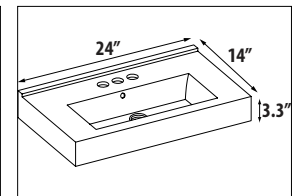

VILLA

APPROX. TOTAL HEIGHT for VANITY & SINK:.....35" .....34" .....36"

Example:

Final Code:	DAYTONA	VENICE	WIDTH	DOORS/ DRAWERS	COLOR	HARDWARE	1. Choose Code	2. Choose Color	3. Choose Hardware
Vanity:	D	VE	24	-21	WM	P	DVE24-21 _ _ _	WM	P
Matching Sink:	VE24W1