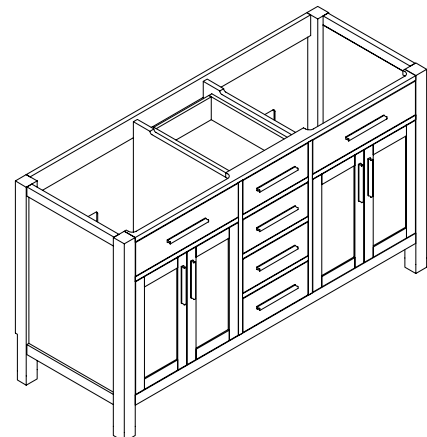

VANITY 60"

Satin Nickel Handles

MO60DC	MONACO 60" DOUBLE VANITY IN DARK CHERRY (4 DOORS/4 DRAWERS)	$3,460

Standard Size Countertops: 61" x 22 1/4"

- 1" OGEE EDGES - OVAL 17X14 CUT-OUT/ SEE PAGES - 94
- 1 1/4" EURO - EASED EDGE / RECT. 18X12 CUT-OUT/ SEE PAGES - 95
- 1 1/4" QUARTZ EURO - EASED EDGE / RECT. 18X12 CUT-OUT/ SEE PAGES - 96
- 1 1/4" QUARTZ NOVA - EASED EDGE / OVAL 17X14 CUT-OUT/ SEE PAGES - 97