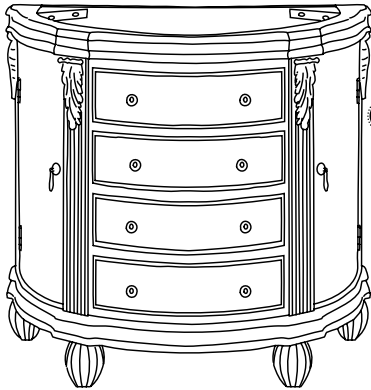

SOHO Collection

	Code	Description	List Price
VANITY 36"	S36	SOHO 36" VANITY	$2,250

Antique Brass Knobs & Pulls

Countertops:

*S36CR	CREAM 1 1/4" MARBLE TOP ONLY	$1,042
*S36CRW	TOP W/ WHITE OVAL BOWL INSTALLED	$1,172
*S36CRB	TOP W/ BISCUIT OVAL BOWL INSTALLED	$1,192