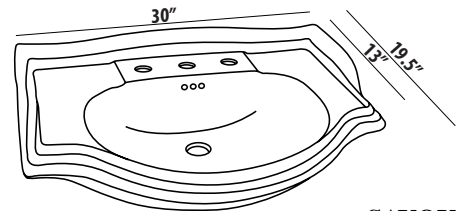

WINDSOR Collection

VANITY 30"

Top U-Shaped Drawer; Satin Nickel Knobs
Legs Packed Separately Inside Vanity Carton!!!

Code	Description	List Price
W30A	WINDSOR 30 ANTIQUE WHITE VANITY	$1,160
W30CO	WINDSOR 30 COGNAC VANITY	$1,160
W30D	WINDSOR 30 DARK CHERRY VANITY	$1,160
W30L	WINDSOR 30 LIGHT CHERRY VANITY	$1,160
W30W	WINDSOR 30 WHITE VANITY	$1,160

Ceramic Sinks (approx. sink dimensions below):

C30W1	CAPRI 30 WHITE 1 HOLE	$400
C30W4	CAPRI 30 WHITE 4"	$400
C30W8	CAPRI 30 WHITE 8"	$400
C30B4	CAPRI 30 BISCUIT 4"	$480
C30B8	CAPRI 30 BISCUIT 8"	$480
S30W1	SAVOY 30 WHITE 1 HOLE	$430
S30W8	SAVOY 30 WHITE 8"	$430
S30B8	SAVOY 30 BISCUIT 8"	$510

SAVOY

VANITY 34"

Top U-Shaped Drawer; Satin Nickel Knobs
Legs Packed Separately Inside Vanity Carton!!!

W34A	WINDSOR 34 ANTIQUE WHITE VANITY	$1,230
W34CO	WINDSOR 34 COGNAC VANITY	$1,230
W34D	WINDSOR 34 DARK CHERRY VANITY	$1,230
W34L	WINDSOR 34 LIGHT CHERRY VANITY	$1,230
W34W	WINDSOR 34 WHITE VANITY	$1,230

Ceramic Sinks (approx. sink dimensions below):

C34W8	CAPRI 34 WHITE 8"	$500
S34W8	SAVOY 34 WHITE 8"	$530