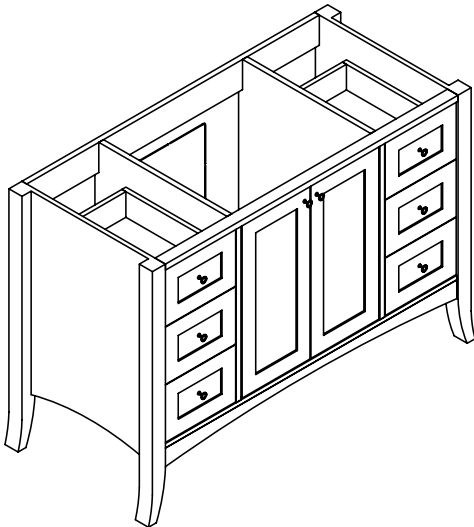

VANITY 48"

Satin Nickel Knobs

EM48SC	EMPRESS 48" VANITY IN SPICE CHERRY	$1,980

Standard Size Countertops: 49" x 22 1/4"

- 1" OGEE EDGES – OVAL 17X14 CUT-OUT/ SEE PAGES - 94
- 1 1/4" EURO – EASED EDGE / RECT. 18X12 CUT-OUT/ SEE PAGES - 95
- 1 1/4" QUARTZ EURO - EASED EDGE / RECT. 18X12 CUT-OUT/ SEE PAGES - 96
- 1 1/4" QUARTZ NOVA - EASED EDGE / OVAL 17X14 CUT-OUT/ SEE PAGES - 97