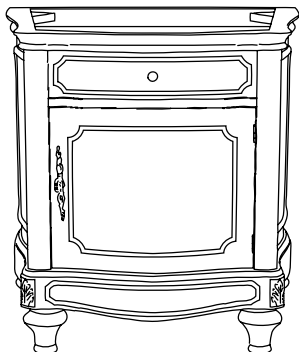

VANITY 30"

Antique Brass Knobs & Pulls