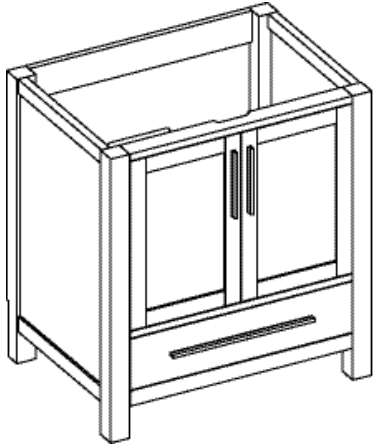

Monaco

Collection

VANITY 24" - 36"

Satin Nickel Handles

Code	Description	List Price
MO24DC	MONACO 24" VANITY IN DARK CHERRY (2 DOORS/1 DRAWER)	$1,080
MO30DC	MONACO 30" VANITY IN DARK CHERRY (2 DOORS/1 DRAWER)	$1,400
MO36DC	MONACO 36" VANITY IN DARK CHERRY (2 DOORS/1 DRAWER)	$1,620

NEW SIZES AVAILABLE 6/2011

Standard Size Countertops: 25" x 22 1/4" - 37" x 22 1/4"

- 1" OGEE EDGES - OVAL 17X14 CUT-OUT/ SEE PAGES - 94
- 1 5/8" OLYMPIC CARRERA WHITE - OVAL 17X14 CUT-OUT/ PAGES - 95
- 1 1/4" EURO - EASED EDGE / RECT. 18X12 CUT-OUT/ SEE PAGES - 95
- 1 1/4" QUARTZ EURO - EASED EDGE / RECT. 18X12 CUT-OUT/ SEE PAGES - 96
- 1 1/4" QUARTZ NOVA - EASED EDGE / OVAL 17X14 CUT-OUT/ SEE PAGES - 97