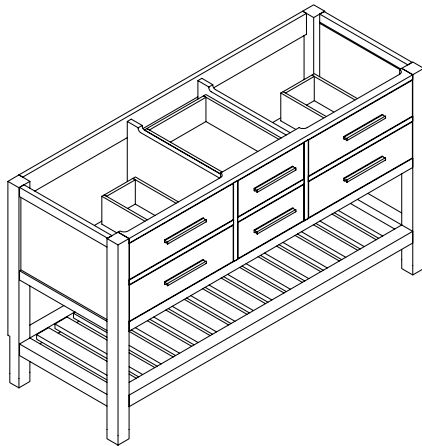

VANITY 60" - 72"

Satin Nickel Handles

PR60DC	PRIVA 60" DOUBLE VANITY IN DARK CHERRY (4 DRAWERS)	$3,125
PR60W	PRIVA 60" DOUBLE VANITY IN WHITE (4 DRAWERS)	$3,125
PR72DC	PRIVA 72" DOUBLE VANITY IN DARK CHERRY (4 DRAWERS)	$3,725
PR72W	PRIVA 72" DOUBLE VANITY IN WHITE (4 DRAWERS)	$3,725

Standard Size Countertops: 61" x 22 1/4" - 73" x 22 1/4"

- 1" OGEE EDGES - OVAL 17X14 CUT-OUT/ SEE PAGES - 94
- 1 1/4" EURO - EASED EDGE / RECT. 18X12 CUT-OUT/ SEE PAGES - 95
- 1 1/4" QUARTZ EURO - EASED EDGE / RECT. 18X12 CUT-OUT/ SEE PAGES - 96
- 1 1/4" QUARTZ NOVA - EASED EDGE / OVAL 17X14 CUT-OUT/ SEE PAGES - 97

MIRROR 23" - 27"

MO23MDC	23" MIRROR TO FIT: MONACO / PRIVA CHELSEA-X / NY	$300
MO23MW	23" MIRROR TO FIT: MONACO / PRIVA CHELSEA-X / NY	$300
MO27MDC	27" MIRROR TO FIT: MONACO / PRIVA CHELSEA-X / NY	$325
MO27MW	27" MIRROR TO FIT: MONACO / PRIVA CHELSEA-X / NY	$325

OPTIONAL SS SHOES

SDC	WOOD SHOES 1.6"H IN DARK CHERRY (set of 4)	$100
SPC	SS SHOES 1.6"H IN POLISHED CHROME (set of 4)	$120
SSN	SS SHOES 1.6"H IN SATIN NICKEL (set of 4)	$120