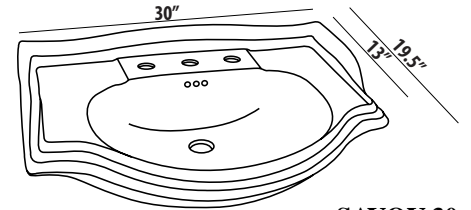

KENSINGTON Collection

VANITIES W/ CERAMIC SINKS

	Code	Description	List Price
VANITY 30" - 38"	K30C	KENSINGTON 30" CINNAMON VANITY	$1,210

K38C	KENSINGTON 38" CINNAMON VANITY	$1,420

Ceramic Sinks (approx. sink dimensions below):

C30W1	CAPRI 30 WHITE 1 HOLE	$400
C30W4	CAPRI 30 WHITE 4"	$400
C30W8	CAPRI 30 WHITE 8"	$400
C30B4	CAPRI 30 BISCUIT 4"	$480
C30B8	CAPRI 30 BISCUIT 8"	$480
S30W1	SAVOY 30 WHITE 1 HOLE	$430
S30W8	SAVOY 30 WHITE 8"	$430
S30B8	SAVOY 30 BISCUIT 8"	$510
C38W8	CAPRI 38 WHITE 8"	$550

SAVOY 30

	Code	Description	List Price
MIRROR 24" - 30"	KM24C	KENSINGTON MIRROR 24" CINNAMON (24W" x 36"H x 1"D)	$390
	KM30C	KENSINGTON MIRROR 30" CINNAMON (30"W x 36"H x 1"D)	$460