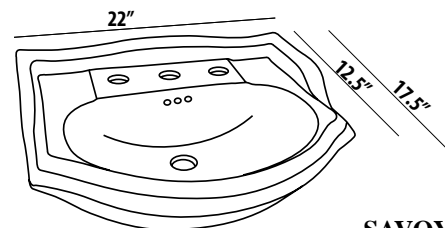

CONTEMPOCAPRI Collection

VANITIES W/ CERAMIC SINKS

VANITY 22"

Code	Description	List Price
CO22DM	CONTEMPO 22 DARK MAHOGANY VANITY	$675
CO22P	CONTEMPO 22 PECAN VANITY	$675

Ceramic Sinks (approx. sink dimensions below):

C22W1	CAPRI 22	WHITE	1 HOLE	$300
C22W4	CAPRI 22	WHITE	4"	$300
C22W8	CAPRI 22	WHITE	8"	$300
C22B1	CAPRI 22	BISCUIT	1 HOLE	$360
C22B4	CAPRI 22	BISCUIT	4"	$360
C22B8	CAPRI 22	BISCUIT	8"	$360
S22W1	SAVOY 22	WHITE	1 HOLE	$320
S22W4	SAVOY 22	WHITE	4"	$320
S22W8	SAVOY 22	WHITE	8"	$320
S22B1	SAVOY 22	BISCUIT	1 HOLE	$380
S22B8	SAVOY 22	BISCUIT	8"	$380

SAVOY

VANITY 26"

CO26DM	CONTEMPO 26 DARK MAHOGANY VANITY	$725
CO26P	CONTEMPO 26 PECAN VANITY	$725

Ceramic Sinks (approx. sink dimensions below):

C26W1	CAPRI 26	WHITE	1 HOLE	$340
C26W4	CAPRI 26	WHITE	4"	$340
C26W8	CAPRI 26	WHITE	8"	$340
C26B1	CAPRI 26	BISCUIT	1 HOLE	$400
C26B4	CAPRI 26	BISCUIT	4"	$400
C26B8	CAPRI 26	BISCUIT	8"	$400
S26W1	SAVOY 26	WHITE	1 HOLE	$360
S26W4	SAVOY 26	WHITE	4"	$360
S26W8	SAVOY 26	WHITE	8"	$360
S26B1	SAVOY 26	BISCUIT	1 HOLE	$430
S26B4	SAVOY 26	BISCUIT	4"	$430
S26B8	SAVOY 26	BISCUIT	8"	$430