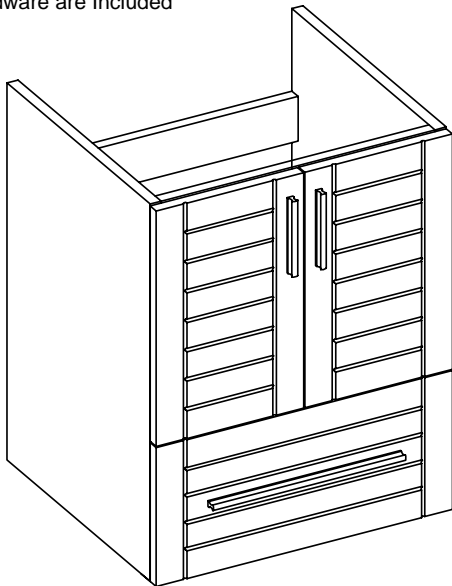

1. CHOOSE CODE BELOW:		2. CHOOSE COLOR:	
VANITY w/ bottom frame & legs (32.5" H)		White Matte	
MM21-21 ___ FOR MILANO	$960	WMM21-21 ___ FOR MILANO	$710
ML21-21 ___ FOR LAGUNA	$960	WML21-21 ___ FOR LAGUNA	$710
3. CHOOSE HARDWARE:		Polished or Satin	

• Quality 'BLUM' Hinges and/or Drawer Hardware are Included

CHOOSE SINK BELOW: *Ceramic Sinks (approx. sink dimensions below):*

M21W1	MILANO 21 CERAMIC SINK IN WHITE, 1 HOLE	$425
L21W1	LAGUNA 21 CERAMIC SINK IN WHITE, 1 HOLE	$380

• Wall Mounting Hardware Included