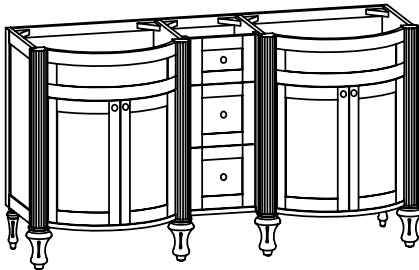

VANITY 60"

D60	DORAL 60 VANITY IN COGNAC	$2,980

Satin Nickel Knobs