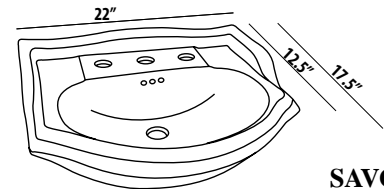

CAPRI

SAVOY