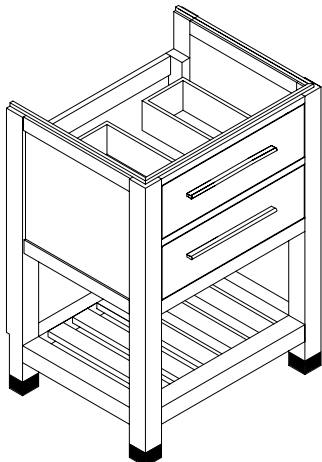

Priva Collection

VANITY 24"

Satin Nickel Handles and Shoes
1 Bottom U-Shaped Drawer

Code	Description	List Price
PT24DC	PRIVA 24" FOR TRIBECA IN DARK CHERRY	$1,065
PT24W	PRIVA 24" FOR TRIBECA IN WHITE	$1,065