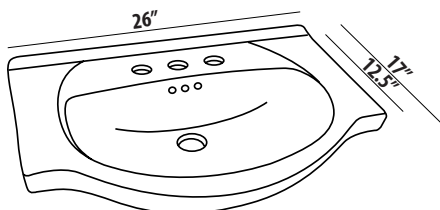

### Ceramic Sinks (approx. sink dimensions below):

|       |          |         |        |       |
|-------|----------|---------|--------|-------|
| C26W1 | CAPRI 26 | WHITE   | 1 HOLE | \$340 |
| C26W4 | CAPRI 26 | WHITE   | 4"     | \$340 |
| C26W8 | CAPRI 26 | WHITE   | 8"     | \$340 |
| C26B1 | CAPRI 26 | BISCUIT | 1 HOLE | \$400 |
| C26B4 | CAPRI 26 | BISCUIT | 4"     | \$400 |
| C26B8 | CAPRI 26 | BISCUIT | 8"     | \$400 |
| S26W1 | SAVOY 26 | WHITE   | 1 HOLE | \$360 |
| S26W4 | SAVOY 26 | WHITE   | 4"     | \$360 |
| S26W8 | SAVOY 26 | WHITE   | 8"     | \$360 |
| S26B1 | SAVOY 26 | BISCUIT | 1 HOLE | \$430 |
| S26B4 | SAVOY 26 | BISCUIT | 4"     | \$430 |
| S26B8 | SAVOY 26 | BISCUIT | 8"     | \$430 |