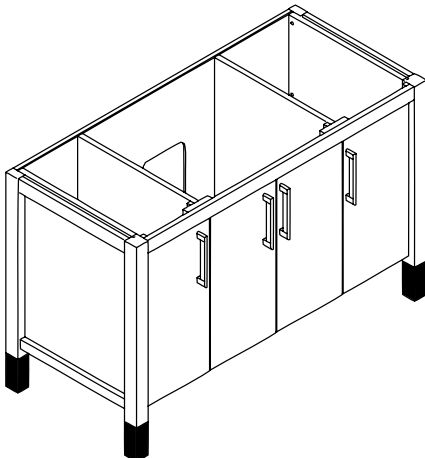

## VANITY 48" SINGLE

Satin Nickel Handles & Satin Shoes

|         |   |         |
|---------|---|---------|
| CO48P-1 | CONTEMPO 48 SINGLE BOWL VANITY IN PECAN | \$1,444 |
|---------|---|---------|

**Standard Size Countertops:** 49" x 22 1/4"