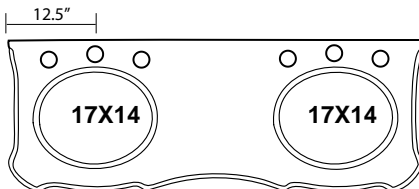

VANITY 48"

Code	Description	List Price
D48	DORAL 48 VANITY IN COGNAC	$2,620

Countertops:

D48GP	GOLDEN PEACH 1" GRANITE TOP ONLY	$765
D48GPW	TOP W/ WHITE OVAL BOWL INSTALLED	$905
D48GPB	TOP W/ BISCUIT OVAL BOWL INSTALLED	$925
D48CL	QUARTZ CAFÉ LATTE 1 1/4" TOP ONLY	$1,315
D48CLW	TOP W/ WHITE OVAL BOWL INSTALLED	$1,455
D48CLB	TOP W/ BISCUIT OVAL BOWL INSTALLED	$1,480

NEW QUARTZ TOPS AVAILABLE 6/2011
(1 1/4" THICK, OGEE EDGES)

VANITY 60"

D60	DORAL 60 VANITY IN COGNAC	$2,980

Countertops:

*D60CR	CREAM 1 1/4" MARBLE TOP ONLY	$1,865
*D60CRW	TOP W/2 WHITE OVAL BOWLS INSTALLED	$2,160
*D60CRB	TOP W/2 BISCUIT OVAL BOWLS INSTALLED	$2,200
D60GP	GOLDEN PEACH 1" GRANITE TOP ONLY	$1,095
D60GPW	TOP W/2 WHITE OVAL BOWLS INSTALLED	$1,375
D60GPB	TOP W/2 BISCUIT OVAL BOWLS INSTALLED	$1,420

D60CL	QUARTZ CAFÉ LATTE 1 1/4" TOP ONLY	$1,865
D60CLW	TOP W/ WHITE OVAL BOWL INSTALLED	$2,105
D60CLB	TOP W/ BISCUIT OVAL BOWL INSTALLED	$2,195

NEW QUARTZ TOPS AVAILABLE 6/2011
(1 1/4" THICK, OGEE EDGES)

MIRROR

DM24	DORAL 24" MIRROR IN COGNAC	$580
DM30	DORAL 30" MIRROR IN COGNAC	$700