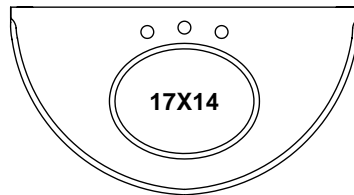

Versaille Collection

Code	Description	List Price

VANITY 36"

VER36	VERSAILLE 36 VANITY (HALF MOON)	$2,090

Countertops:

VER36GP	GOLDEN PEACH 1" GRANITE TOP ONLY	$705
VER36GPW	TOP W/ WHITE OVAL BOWL INSTALLED	$845
VER36GPB	TOP W/ BISCUIT OVAL BOWL INSTALLED	$865

VER48	VERSAILLE 48 VANITY (HALF MOON)	$2,470

VANITY 48"

Countertops:

VER48GP	GOLDEN PEACH 1" GRANITE TOP ONLY	$810
VER48GPW	TOP W/ WHITE OVAL BOWL INSTALLED	$950
VER48GPB	TOP W/ BISCUIT OVAL BOWL INSTALLED	$970

MIRROR 30"

VM30	VERSAILLES 30 MIRROR	$880

UNDERMOUNT BOWLS

UBW	OVAL 17X14 UNDERMOUNT BOWL IN WHITE	$100
UBB	OVAL 17X14 UNDERMOUNT BOWL IN BISCUIT	$125
UBSW	SMALL OVAL 15X12 UNDERMOUNT BOWL IN WHITE	$100
UBSB	SMALL OVAL 15X12 UNDERMOUNT BOWL IN BISCUIT	$125