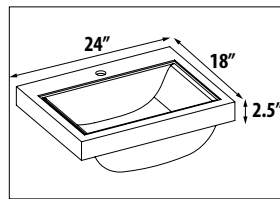

VENICE

APPROX. TOTAL HEIGHT for VANITY & SINK:... 35"