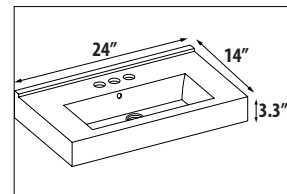

METROPOLITAN with Ceramic Sinks

METROPOLITAN 24" - 2 DOORS/ 1 DRAWER (21)

• Quality 'BLUM' Hinges and/or Drawer Hardware are Included

• Wall Mounting Hardware Included

1. CHOOSE CODE BELOW:		2. CHOOSE COLOR:	
VANITY w/ bottom frame & legs (32.5" H)		White Matte	
WALL- HUNG VANITY			
MVE24-21 ___ FOR VENICE	$1,090	WMVE24-20 ___ FOR VENICE	$840
MK24-21 ___ FOR KIRA	$1,090	WMK24-21 ___ FOR KIRA	$840
MV24-21 ___ VILLA	$1,090	WMV24-21 ___ FOR VILLA	$840
3. CHOOSE HARDWARE:		Polished or Satin	

CHOOSE SINK BELOW:

Ceramic Sinks (approx. sink dimensions below):

VE24W1	VENICE 24 CERAMIC SINK IN WHITE, 1 HOLE	$345
K24W1	KIRA 24 CERAMIC SINK IN WHITE, 1 HOLE	$465
K24W8	KIRA 24 CERAMIC SINK IN WHITE, 8" DRILL	$465
V24W4	VILLA 24 CERAMIC SINK IN WHITE, 1 HOLE	$345

VILLA

APPROX. TOTAL HEIGHT for VANITY & SINK:.....35" .....34" .....36"

Example:

Final Code:	METRO.	VENICE	WIDTH	DOORS/ DRAWERS	COLOR	HARDWARE	1. Choose Code	2. Choose Color	3. Choose Hardware
	Vanity:	M	VE 24	-21	WM	P	MVE24-21 ___	WM	P
Matching Sink:	VE24W1