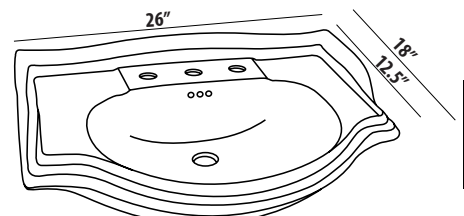

SAVOY

VANITIES W/ CERAMIC SINKS