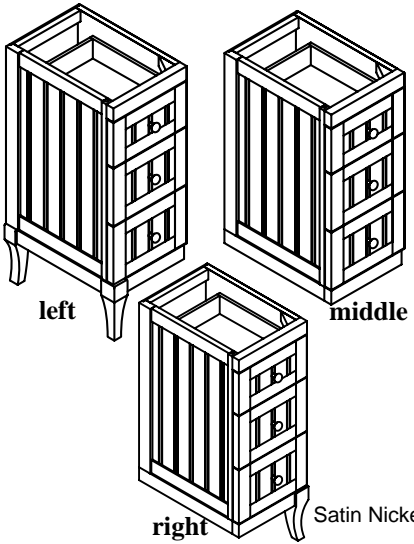

Malibu 100 Collection

DRAWER 12"

Code	Description	List Price
M100LD	MALIBU 100 - 12" LEFT DRAWER IN DARK MAHOGANY	$960
M100LW	MALIBU 100 - 12" LEFT DRAWER IN WHITE	$960
M100MD	MALIBU 100 - 12" MIDDLE DRAWER IN DARK MAHOGANY	$840
M100MW	MALIBU 100 - 12" MIDDLE DRAWER IN WHITE	$840
M100RD	MALIBU 100 - 12" RIGHT DRAWER IN DARK MAHOGANY	$960
M100RW	MALIBU 100 - 12" RIGHT DRAWER IN WHITE	$960

Collection Features Below:

•The drawer base can be added onto the end or fitted between any two vanities for odd sized spaces. Countertop will need to be customized when using drawer base.

right (Satin Nickel Knobs)