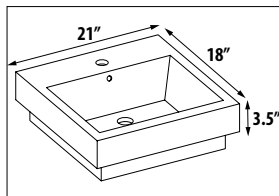

METROPOLITAN with Ceramic Sinks

METROPOLITAN 21" - 2 DOORS (20)

• Quality 'BLUM' Hinges and/or Drawer Hardware are Included

• Wall Mounting Hardware Included

1. CHOOSE CODE BELOW:		2. CHOOSE COLOR: White Matte	
VANITY w/ bottom frame & legs (32.5" H)		WALL- HUNG VANITY	
MM21-20 ___ FOR MILANO	$840	WMM21-20 ___ FOR MILANO	$590
ML21-20 ___ FOR LAGUNA	$840	WML21-20 ___ FOR LAGUNA	$590
MT21-20 ___ FOR TRIBECA	$840	WMT21-20 ___ FOR TRIBECA	$590
3. CHOOSE HARDWARE:		Polished or Satin	

CHOOSE SINK BELOW:

Ceramic Sinks (approx. sink dimensions below):

M21W1	MILANO	21 CERAMIC SINK IN WHITE, 1 HOLE	$425
L21W1	LAGUNA	21 CERAMIC SINK IN WHITE, 1 HOLE	$380
T21W1	TRIBECA	21 CERAMIC SINK IN WHITE, 1 HOLE	$515
T21W8	TRIBECA	21 CERAMIC SINK IN WHITE, 8" DRILL	$515

MILANO

APPROX. TOTAL HEIGHT for VANITY & SINK:.....36"

.....33"

.....34.5"

Example:

Final Code:	METRO.	MILANO	WIDTH	DOORS/ DRAWERS	COLOR	HARDWARE	1. Choose Code	2. Choose Color	3. Choose Hardware
Vanity:	M	M	21	-20	WM	P	MM21-20 ___	WM	P
Matching Sink:	M21W1