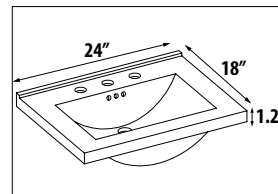

KIRA

.....34"