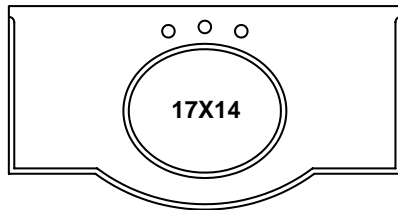

Code	Description	List Price
M100-42D	MALIBU 100 - 42 VANITY IN DARK MAHOGANY	$1,980
M100-42W	MALIBU 100 - 42 VANITY IN WHITE	$1,980

Countertops:

M100-42CW	CARRERA WHITE 1" MARBLE TOP ONLY	$1,015
M100-42CWW	TOP W/ WHITE OVAL BOWL INSTALLED	$1,160