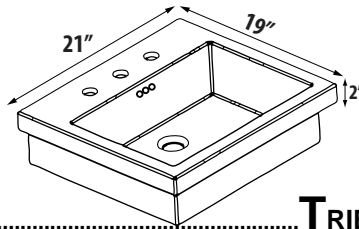

### Ceramic Sinks (approx. sink dimensions below):

|       |                                     |       |
|-------|-------------------------------------|-------|
| T21W1 | TRIBECA 21 WHITE CERAMIC TOP 1 HOLE | \$515 |
| T21W8 | TRIBECA 21 WHITE CERAMIC TOP 8"     | \$515 |