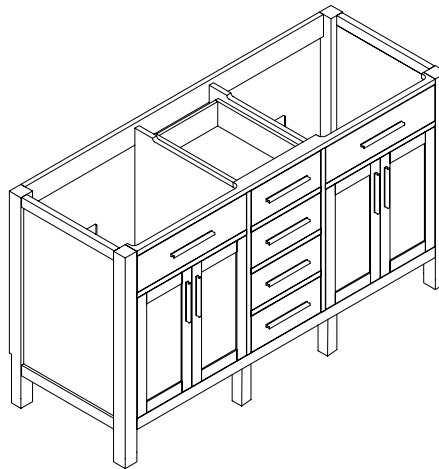

DRAWER BASE

MOMD OPTIONAL - 12" MIDDLE DRAWER BASE IN DARK CHERRY $980

OPTIONAL SS SHOES

SDC	WOOD SHOES 1.6"H IN DARK CHERRY STAIN (set of 4)	$100
SPC	SS SHOES 1.6"H IN POLISHED CHROME (set of 4)	$120
SSN	SS SHOES 1.6"H IN SATIN NICKEL (set of 4)	$120

Collection Features Below:

1. NEW soft-closing hinges and drawer slides
2. Dove-tail drawer construction
3. Catalyzed Poly-Urethane finish for ultimate protection
4. Optional 1.6"H SS shoes in 2 finishes (vanity height will be 34.5")

CONTEMPORARY