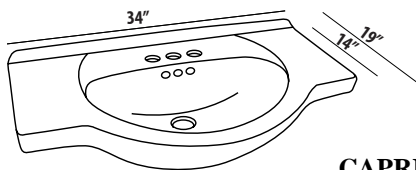

### Ceramic Sinks (approx. sink dimensions below):

|       |       |    |       |    |       |
|-------|-------|----|-------|----|-------|
| C34W8 | CAPRI | 34 | WHITE | 8" | \$500 |
| S34W8 | SAVOY | 34 | WHITE | 8" | \$530 |