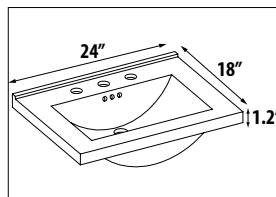

DAYTONA with Ceramic Sinks

DAYTONA 24" - 2 DRAWERS (02)

• Quality 'BLUM' Hinges and/or Drawer Hardware are Included

• Wall Mounting Hardware Included

2. CHOOSE COLOR:

1. CHOOSE CODE:	White Matte	BlackWood (Matte)	Golden Wheat (Matte)	White Gloss	Timber Gloss	Greyline Gloss
VANITY w/ bottom frame & legs (32.5" H)						
DVE24-02_ _ _ _ FOR VENICE	$1,212	$1,285	$1,285	$1,315	$1,390	$1,420
DK24-02_ _ _ _ FOR KIRA	$1,212	$1,285	$1,285	$1,315	$1,390	$1,420
DV24-02_ _ _ _ FOR VILLA	$1,212	$1,285	$1,285	$1,315	$1,390	$1,420
WALL- HUNG VANITY						
WDVE24-02_ _ _ _ FOR VENICE	$960	$1,035	$1,035	$1,065	$1,140	$1,170
WDK24-02_ _ _ _ FOR KIRA	$960	$1,035	$1,035	$1,065	$1,140	$1,170
WDV24-02_ _ _ _ FOR VILLA	$960	$1,035	$1,035	$1,065	$1,140	$1,170
3. CHOOSE HARDWARE: Polished or Satin						

CHOOSE SINK BELOW:

Ceramic Sinks (approx. sink dimensions below):

VE24W1	VENICE 24 CERAMIC SINK IN WHITE, 1 HOLE	$345
K24W1	KIRA 24 CERAMIC SINK IN WHITE, 1 HOLE	$465
K24W8	KIRA 24 CERAMIC SINK IN WHITE, 8" DRILL	$465
V24W4	VILLA 24 CERAMIC SINK IN WHITE, 4" DRILL	$345

KIRA

APPROX. TOTAL HEIGHT for VANITY & SINK:.....35" .....34" .....36"

Example:

DAYTONA	VENICE	WIDTH	DOORS/ DRAWERS	COLOR	HARDWARE		1. Choose Code	2. Choose Color	3. Choose Hardware
Final Code:							DVE24-02_ _ _ _	WM	P
Vanity:							D VE 24 -02 WM P		
Matching Sink:							VE24W1