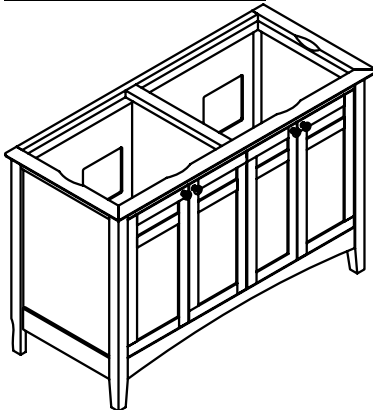

VANITY 60"

Satin Nickel Knobs

B60W	BILTMORE 60 (DOUBLE BOWL) VANITY IN WHITE	$1,500

Standard Size Countertops: 61" x 22 1/4"

- 1" OGEE EDGES – OVAL 17X14 CUT-OUT/ SEE PAGES - 94
- • 1 1/4" EURO – EASED EDGE / RECT. 18X12 CUT-OUT/ SEE PAGES - 95
- • 1 1/4" QUARTZ EURO - EASED EDGE / RECT. 18X12 CUT-OUT/ SEE PAGES - 96
- • 1 1/4" QUARTZ NOVA - EASED EDGE / OVAL 17X14 CUT-OUT/ SEE PAGES - 97

*(Center of bowl will not be in same location as center of doors! Please check drawings)