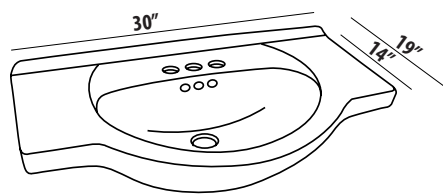

KENSINGTON Collection

VANITIES W/ CERAMIC SINKS

	Code	Description	List Price
VANITY 30" - 38"	K30C	KENSINGTON 30" CINNAMON VANITY	$1,210

K38C	KENSINGTON 38" CINNAMON VANITY	$1,420

Ceramic Sinks (approx. sink dimensions below):

C30W1	CAPRI 30 WHITE 1 HOLE	$400
C30W4	CAPRI 30 WHITE 4"	$400
C30W8	CAPRI 30 WHITE 8"	$400
C30B4	CAPRI 30 BISCUIT 4"	$480
C30B8	CAPRI 30 BISCUIT 8"	$480
S30W1	SAVOY 30 WHITE 1 HOLE	$430
S30W8	SAVOY 30 WHITE 8"	$430
S30B8	SAVOY 30 BISCUIT 8"	$510
C38W8	CAPRI 38 WHITE 8"	$550

CAPRI 30

	Code	Description	List Price
MIRROR 24" - 30"	KM24C	KENSINGTON MIRROR 24" CINNAMON (24W" x 36"H x 1"D)	$390
	KM30C	KENSINGTON MIRROR 30" CINNAMON (30"W x 36"H x 1"D)	$460