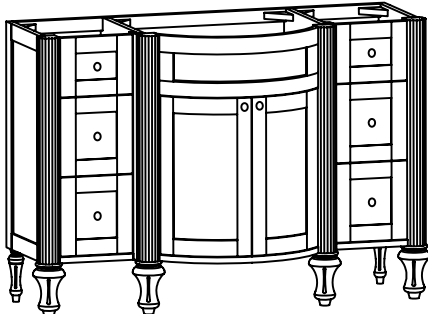

VANITY 48"

Code	Description	List Price
D48	DORAL 48 VANITY IN COGNAC	$2,620

Satin Nickel Knobs

Countertops:

D48GP	GOLDEN PEACH 1" GRANITE TOP ONLY	$765
D48GPW	TOP W/ WHITE OVAL BOWL INSTALLED	$905
D48GPB	TOP W/ BISCUIT OVAL BOWL INSTALLED	$925
D48CL	QUARTZ CAFÉ LATTE 1 1/4" TOP ONLY	$1,315
D48CLW	TOP W/ WHITE OVAL BOWL INSTALLED	$1,455
D48CLB	TOP W/ BISCUIT OVAL BOWL INSTALLED	$1,480

NEW QUARTZ TOPS AVAILABLE 6/2011
(1 1/4" THICK, OGEE EDGES)