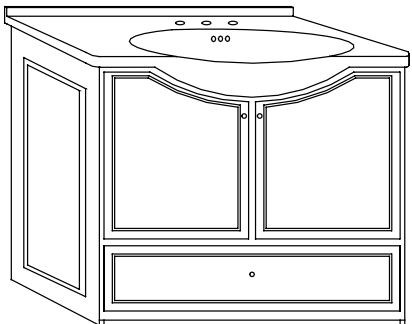

VANITY 34"

No Flutes (210)