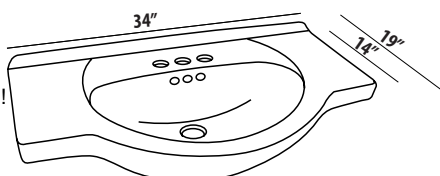

WINDSOR Collection

VANITY 30"

Top U-Shaped Drawer; Satin Nickel Knobs
Legs Packed Separately Inside Vanity Carton!!!

Code	Description	List Price
W30A	WINDSOR 30 ANTIQUE WHITE VANITY	$1,160
W30CO	WINDSOR 30 COGNAC VANITY	$1,160
W30D	WINDSOR 30 DARK CHERRY VANITY	$1,160
W30L	WINDSOR 30 LIGHT CHERRY VANITY	$1,160
W30W	WINDSOR 30 WHITE VANITY	$1,160

Ceramic Sinks (approx. sink dimensions below):

C30W1	CAPRI 30 WHITE 1 HOLE	$400
C30W4	CAPRI 30 WHITE 4"	$400
C30W8	CAPRI 30 WHITE 8"	$400
C30B4	CAPRI 30 BISCUIT 4"	$480
C30B8	CAPRI 30 BISCUIT 8"	$480
S30W1	SAVOY 30 WHITE 1 HOLE	$430
S30W8	SAVOY 30 WHITE 8"	$430
S30B8	SAVOY 30 BISCUIT 8"	$510

VANITY 34"

Top U-Shaped Drawer; Satin Nickel Knobs
Legs Packed Separately Inside Vanity Carton!!!

W34A	WINDSOR 34 ANTIQUE WHITE VANITY	$1,230
W34CO	WINDSOR 34 COGNAC VANITY	$1,230
W34D	WINDSOR 34 DARK CHERRY VANITY	$1,230
W34L	WINDSOR 34 LIGHT CHERRY VANITY	$1,230
W34W	WINDSOR 34 WHITE VANITY	$1,230

Ceramic Sinks (approx. sink dimensions below):

C34W8	CAPRI 34 WHITE 8"	$500
S34W8	SAVOY 34 WHITE 8"	$530

CAPRI