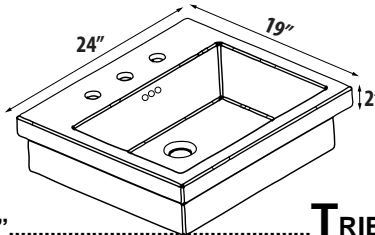

TOTAL HEIGHT for Vanity & Sink: 34½" ..... **TRIBECA**