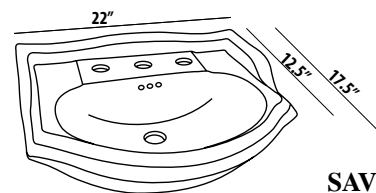

VIENNA PREMIER Collection

VANITY 22"

No Flutes (210)

Code	Description	List Price
VP22W210	VIENNA PREM. 22" WHITE MATTE 210 VANITY	$680
VP22WG210	VIENNA PREM. 22" WHITE GLOSS 210 VANITY	$750
VP22B210	VIENNA PREM. 22" BISCUIT 210 VANITY	$710

Ceramic Sinks (approx. sink dimensions below):

Code	Brand	Color	Hole Size	List Price
C22W1	CAPRI	WHITE	1 HOLE	$300
C22W4	CAPRI	WHITE	4"	$300
C22W8	CAPRI	WHITE	8"	$300
C22B1	CAPRI	BISCUIT	1 HOLE	$360
C22B4	CAPRI	BISCUIT	4"	$360
C22B8	CAPRI	BISCUIT	8"	$360
S22W1	SAVOY	WHITE	1 HOLE	$320
S22W4	SAVOY	WHITE	4"	$320
S22W8	SAVOY	WHITE	8"	$320
S22B1	SAVOY	BISCUIT	1 HOLE	$380
S22B8	SAVOY	BISCUIT	8"	$380

SAVOY

VANITY 26"

No Flutes (210)

VP26W210	VIENNA PREM. 26" WHITE MATTE 210 VANITY	$720
VP26W212	VIENNA PREM. 26" WHITE MATTE 212 VANITY	$740
VP26WG210	VIENNA PREM. 26" WHITE GLOSS 210 VANITY	$790
VP26WG212	VIENNA PREM. 26" WHITE GLOSS 212 VANITY	$830
VP26B210	VIENNA PREM. 26" BISCUIT 210 VANITY	$770
VP26B212	VIENNA PREM. 26" BISCUIT 212 VANITY	$780

Ceramic Sinks (approx. sink dimensions below):

Code	Brand	Color	Hole Size	List Price
C26W1	CAPRI	WHITE	1 HOLE	$340
C26W4	CAPRI	WHITE	4"	$340
C26W8	CAPRI	WHITE	8"	$340
C26B1	CAPRI	BISCUIT	1 HOLE	$400
C26B4	CAPRI	BISCUIT	4"	$400
C26B8	CAPRI	BISCUIT	8"	$400
S26W1	SAVOY	WHITE	1 HOLE	$360
S26W4	SAVOY	WHITE	4"	$360
S26W8	SAVOY	WHITE	8"	$360
S26B1	SAVOY	BISCUIT	1 HOLE	$430
S26B4	SAVOY	BISCUIT	4"	$430
S26B8	SAVOY	BISCUIT	8"	$430

Flutes (212)