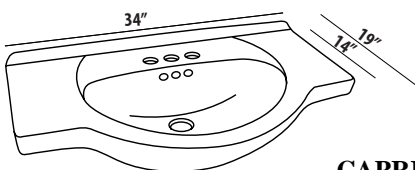

VIENNA Collection

VANITIES W/ CERAMIC SINKS

VANITY 30"

No Flutes (210)

Flutes (212)

Code	Description	List Price
V30W210	VIENNA 30" WHITE MATTE 210 VANITY	$750
V30W212	VIENNA 30" WHITE MATTE 212 VANITY	$770
V30B210	VIENNA 30" BISCUIT 210 VANITY	$810
V30B212	VIENNA 30" BISCUIT 212 VANITY	$830

Ceramic Sinks (approx. sink dimensions below):

C30W1	CAPRI 30 WHITE 1 HOLE	$400
C30W4	CAPRI 30 WHITE 4"	$400
C30W8	CAPRI 30 WHITE 8"	$400
C30B4	CAPRI 30 BISCUIT 4"	$480
C30B8	CAPRI 30 BISCUIT 8"	$480
S30W1	SAVOY 30 WHITE 1 HOLE	$430
S30W8	SAVOY 30 WHITE 8"	$430
S30B8	SAVOY 30 BISCUIT 8"	$510

VANITY 34"

No Flutes (210)

Flutes (212)

CAPRI

V34W210	VIENNA 34 WHITE MATTE 210 VANITY	$790
V34W212	VIENNA 34 WHITE MATTE 212 VANITY	$810
C34W8	CAPRI 34 WHITE 8"	$500
S34W8	SAVOY 34 WHITE 8"	$530

Ceramic Sinks (approx. sink dimensions below):