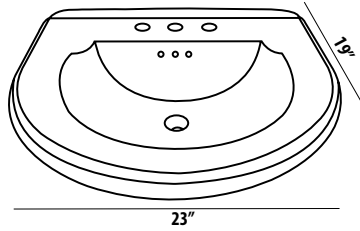

Ceramic Sinks (approx. sink dimensions below):

BO23W8	BOLERO WHITE CERAMIC SINK FOR ALEXA OR BELLA 8"	$230