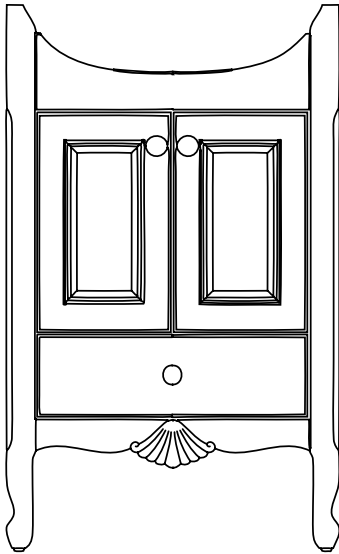

KENSINGTON Collection

Code	Description	List Price
K22C	KENSINGTON 22 CINNAMON VANITY	$890

VANITY 22"

Satin Nickel knobs, Full Bottom Drawer

Ceramic Sinks (approx. sink dimensions below):

C22W1	CAPRI 22	WHITE	1 HOLE	$300
C22W4	CAPRI 22	WHITE	4"	$300
C22W8	CAPRI 22	WHITE	8"	$300
C22B1	CAPRI 22	BISCUIT	1 HOLE	$360
C22B4	CAPRI 22	BISCUIT	4"	$360
C22B8	CAPRI 22	BISCUIT	8"	$360
S22W1	SAVOY 22	WHITE	1 HOLE	$320
S22W4	SAVOY 22	WHITE	4"	$320
S22W8	SAVOY 22	WHITE	8"	$320
S22B1	SAVOY 22	BISCUIT	1 HOLE	$380
S22B8	SAVOY 22	BISCUIT	8"	$380