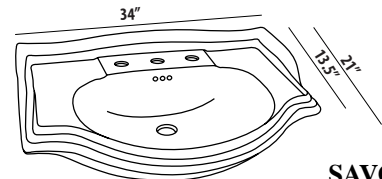

VIENNA PREMIER Collection

VANITIES W/ CERAMIC SINKS

VANITY 30"

No Flutes (210)

Full Bottom Drawer ; Raised Side Panels

Flutes (212)

Full Bottom Drawer ; Raised Side Panels

Code	Description	List Price
VP30W210	VIENNA PREM. 30" WHITE MATTE 210 VANITY	$880
VP30W212	VIENNA PREM. 30" WHITE MATTE 212 VANITY	$900
VP30WG210	VIENNA PREM. 30" WHITE GLOSS 210 VANITY	$960
VP30WG212	VIENNA PREM. 30" WHITE GLOSS 212 VANITY	$1,030
VP30B210	VIENNA PREM. 30" BISCUIT 210 VANITY	$940
VP30B212	VIENNA PREM. 30" BISCUIT 212 VANITY (Full Bottom Drawer ; Raised Side Panels)	$960

Ceramic Sinks (approx. sink dimensions below):

C30W1	CAPRI	30	WHITE	1 HOLE	$400
C30W4	CAPRI	30	WHITE	4"	$400
C30W8	CAPRI	30	WHITE	8"	$400
C30B4	CAPRI	30	BISCUIT	4"	$480
C30B8	CAPRI	30	BISCUIT	8"	$480
S30W1	SAVOY	30	WHITE	1 HOLE	$430
S30W8	SAVOY	30	WHITE	8"	$430
S30B8	SAVOY	30	BISCUIT	8"	$510

VANITY 34"

No Flutes (210)

Flutes (212)

VP34W210	VIENNA PREM. 34" WHITE MATTE 210 VANITY	$920
VP34W212	VIENNA PREM. 34" WHITE MATTE 212 VANITY	$940
VP34WG210	VIENNA PREM. 34" WHITE GLOSS 210 VANITY	$1,010
VP34WG212	VIENNA PREM. 34" WHITE GLOSS 212 VANITY	$1,080

Ceramic Sinks (approx. sink dimensions below):

C34W8	CAPRI	34	WHITE	8"	$500
S34W8	SAVOY	34	WHITE	8"	$530

SAVOY