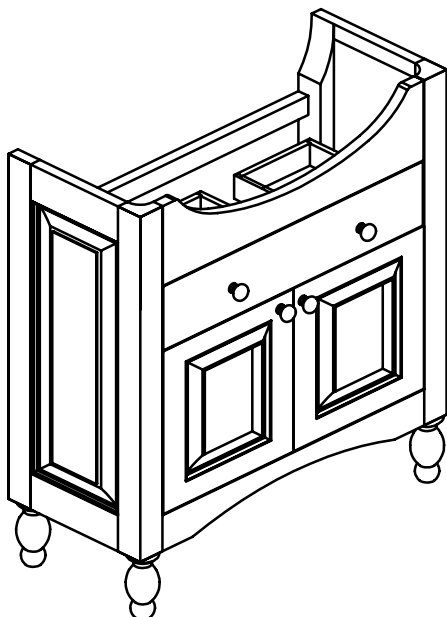

VANITY 34"

Top U-Shaped Drawer; Satin Nickel Knobs
Legs Packed Separately Inside Vanity Carton!!!

W34A	WINDSOR 34 ANTIQUE WHITE VANITY	$1,230
W34CO	WINDSOR 34 COGNAC VANITY	$1,230
W34D	WINDSOR 34 DARK CHERRY VANITY	$1,230
W34L	WINDSOR 34 LIGHT CHERRY VANITY	$1,230
W34W	WINDSOR 34 WHITE VANITY	$1,230

Ceramic Sinks (approx. sink dimensions below):

C34W8	CAPRI 34 WHITE 8"	$500
S34W8	SAVOY 34 WHITE 8"	$530