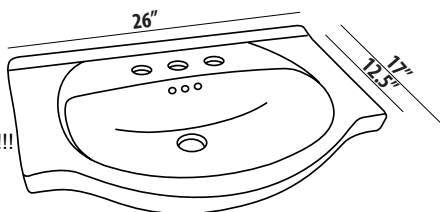

Ceramic Sinks (approx. sink dimensions below):

C26W1	CAPRI 26 WHITE 1 HOLE	$340
C26W4	CAPRI 26 WHITE 4"	$340
C26W8	CAPRI 26 WHITE 8"	$340
C26B1	CAPRI 26 BISCUIT 1 HOLE	$400
C26B4	CAPRI 26 BISCUIT 4"	$400
C26B8	CAPRI 26 BISCUIT 8"	$400
S26W1	SAVOY 26 WHITE 1 HOLE	$360
S26W4	SAVOY 26 WHITE 4"	$360
S26W8	SAVOY 26 WHITE 8"	$360
S26B1	SAVOY 26 BISCUIT 1 HOLE	$430
S26B4	SAVOY 26 BISCUIT 4"	$430
S26B8	SAVOY 26 BISCUIT 8"	$430

CAPRI