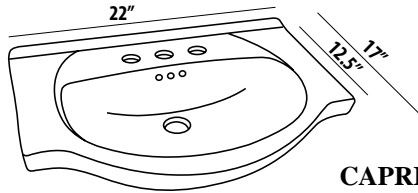

MINI & METRO with Ceramic Sinks

NEW

VANITY 24"

Code	Description	List Price
M24TW	METRO 24" THERMAFOIL VANITY IN WHITE	$165

no drawer!

Ceramic Sinks (approx. sink dimensions below):

C24W4	CAPRI 24" WHITE CERAMIC TOP 4"	$140

VANITY 26"

M26TW	METRO 26" THERMAFOIL VANITY IN WHITE	$410

Ceramic Sinks (approx. sink dimensions below):

C26W1	CAPRI 26" WHITE CERAMIC TOP 1 HOLE	$340
C26W4	CAPRI 26" WHITE CERAMIC TOP 4"	$340
C26W8	CAPRI 26" BISCUIT CERAMIC TOP 8"	$340
C26B1	CAPRI 26" BISCUIT CERAMIC TOP 1 HOLE	$400
C26B4	CAPRI 26" BISCUIT CERAMIC TOP 4"	$400
C26B8	CAPRI 26" BISCUIT CERAMIC TOP 8"	$400

INQUIRE ABOUT VOLUME NET PRICING MINI & METRO

SHIPPING FOB NJ!!!!!!!

VANITIES W/ CERAMIC SINKS