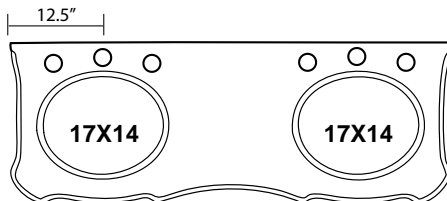

THE LIDO Collection

VANITY 60"

TO BE DISCONTINUED
WHILE SUPPLIES LAST
PLEASE CHECK WITH US
FOR AVAILABILITY

Code	Description	List Price
L60-44D	LIDO 60 (4 DOOR/ 4 DRAWERS) DARK VANITY	$3,520
L60-44W	LIDO 60 (4 DOOR/ 4 DRAWERS) PEARL WHITE VANITY	$3,520

Countertops:

*L60CR	CREAM 1 1/4" MARBLE TOP ONLY	$1,875
*L60CRW	TOP W/2 WHITE OVAL BOWLS INSTALLED	$2,160
*L60CRB	TOP W/2 BISCUIT OVAL BOWLS INSTALLED	$2,200
L60GP	GOLDEN PEACH 1" GRANITE TOP ONLY	$1,215
L60GPW	TOP W/2 WHITE OVAL BOWLS INSTALLED	$1,495
L60GPB	TOP W/2 BISCUIT OVAL BOWLS INSTALLED	$1,540
L60RO	ROSE 1" GRANITE TOP ONLY	$1,215
L60ROW	TOP W/2 WHITE OVAL BOWLS INSTALLED	$1,495
L60ROB	TOP W/2 BISCUIT OVAL BOWLS INSTALLED	$1,540
*L60TR	TRUFFLE 1" MARBLE TOP ONLY	$1,510
*L60TRW	TOP W/2 WHITE OVAL BOWLS INSTALLED	$1,790
*L60TRB	TOP W/2 BISCUIT OVAL BOWLS INSTALLED	$1,835
L60UT	UBA TUBA 3/4" GRANITE TOP ONLY	$1,855
L60UTW	TOP W/2 WHITE OVAL BOWLS INSTALLED	$2,135
L60UTB	TOP W/2 BISCUIT OVAL BOWLS INSTALLED	$2,180
L60CL	QUARTZ CAFÉ LATTE 1 1/4" TOP ONLY	$1,875
L60CLW	TOP W/ WHITE OVAL BOWL INSTALLED	$2,020
L60CLB	TOP W/ BISCUIT OVAL BOWL INSTALLED	$2,160

NEW QUARTZ TOPS AVAILABLE 6/2011
(1 1/4" THICK, OGEE EDGES)