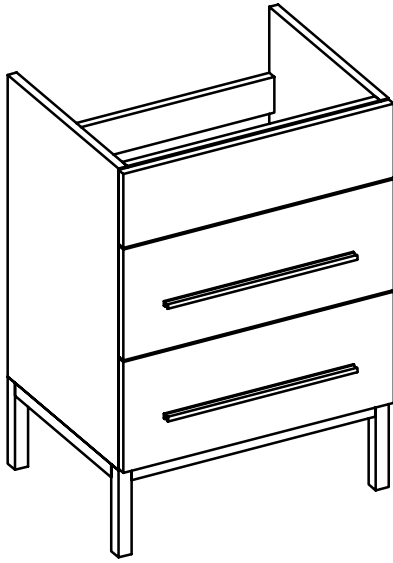

DAYTONA with Ceramic Sinks

DAYTONA 21" - 2 DRAWERS (02)

• Quality 'BLUM' Hinges and/or Drawer Hardware are Included