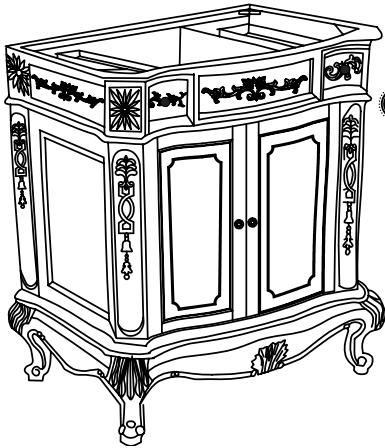

THE LIDO Collection

VANITY 36"/2 DOORS

Code	Description	List Price
L36-22D	LIDO 36 (2 DOORS) DARK VANITY	$2,210
L36-22W	LIDO 36 2 DOORS PEARL WHITE VANITY	$2,210
L36-05D	LIDO 36 (5 DRAWERS) DARK VANITY	$2,520
*L36-05W	LIDO 36 (5 DRAWERS) PEARL WHITE VANITY	$2,520

Countertops:

L36AB	ABSOLUTE BLACK 1" GRANITE TOP ONLY	$835
L36ABW	TOP W/ WHITE OVAL BOWL INSTALLED	$975
L36ABB	TOP W/ BISCUIT OVAL BOWL INSTALLED	$995
*L36CR	CREAM 1 1/4" MARBLE TOP ONLY	$1,130
*L36CRW	TOP W/ WHITE OVAL BOWL INSTALLED	$1,270
*L36CRB	TOP W/ BISCUIT OVAL BOWL INSTALLED	$1,290