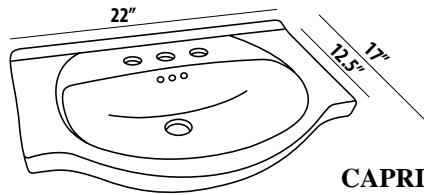

Petite Empress with Ceramic Sinks

VANITIES W/ CERAMIC SINKS

Code	Description	List Price
VANITY 20"		
PE20SC	PETITE EMPRESS 20" VANITY IN SPICE CHERRY	$655
PE20W	PETITE EMPRESS 20" VANITY IN WHITE	$655

Ceramic Sinks (approx. sink dimensions below):

C20W1	CAPRI	20	WHITE	1 HOLE	$248
C20W4	CAPRI	20	WHITE	4"	$248
C20W8	CAPRI	20	WHITE	8"	$248

Code	Description	List Price
VANITY 22"		
PE22SC	PETITE EMPRESS 22" VANITY IN SPICE CHERRY	$765
PE22W	PETITE EMPRESS 22" VANITY IN WHITE	$765

Ceramic Sinks (approx. sink dimensions below):

C22W1	CAPRI	22	WHITE	1 HOLE	$300
C22W4	CAPRI	22	WHITE	4"	$300
C22W8	CAPRI	22	WHITE	8"	$300
C22B1	CAPRI	22	BISCUIT	1 HOLE	$360
C22B4	CAPRI	22	BISCUIT	4"	$360
C22B8	CAPRI	22	BISCUIT	8"	$360
S22W1	SAVOY	22	WHITE	1 HOLE	$320
S22W4	SAVOY	22	WHITE	4"	$320
S22W8	SAVOY	22	WHITE	8"	$320
S22B1	SAVOY	22	BISCUIT	1 HOLE	$380
S22B8	SAVOY	22	BISCUIT	8"	$380

CAPRI