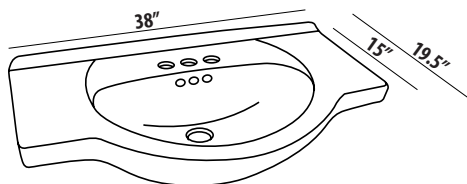

Top U-Shaped Drawer; Satin Nickel Knobs
Legs Packed Separately Inside Vanity Carton!!!

Ceramic Sinks (approx. sink dimensions below):

C38W8	CAPRI 38 WHITE 8"	$550
*C38B1	CAPRI 38 BISCUIT 1 HOLE	$650
*C38B8	CAPRI 38 BISCUIT 8"	$650

CAPRI