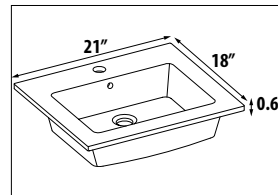

MILANO

LAGUNA

TRIBECA

APPROX. TOTAL HEIGHT for VANITY & SINK:.....36"

.....33"

.....34.5"