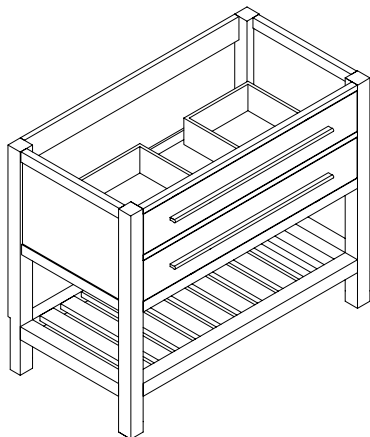

VANITY 24" - 36"

Satin Nickel Handles
1 Bottom U-Shaped Drawer

PR24DC	PRIVA 24" VANITY IN DARK CHERRY	$1,115
PR24W	PRIVA 24" VANITY IN WHITE	$1,115
PR30DC	PRIVA 30" VANITY IN DARK CHERRY	$1,460
PR30W	PRIVA 30" VANITY IN WHITE	$1,460
PR36DC	PRIVA 36" VANITY IN DARK CHERRY	$1,695
PR36W	PRIVA 36" VANITY IN WHITE	$1,695

Standard Size Countertops: 25" x 22 1/4" - 37" x 22 1/4"

- 1" OGEE EDGES – OVAL 17X14 CUT-OUT/ SEE PAGES - 94
- 1 5/8" OLYMPIC CARRERA WHITE – OVAL 17X14 CUT-OUT/ PAGES - 95
- 1 1/4" EURO – EASED EDGE / RECT. 18X12 CUT-OUT/ SEE PAGES - 95
- 1 1/4" QUARTZ EURO - EASED EDGE / RECT. 18X12 CUT-OUT/ SEE PAGES - 96
- 1 1/4" QUARTZ NOVA - EASED EDGE / OVAL 17X14 CUT-OUT/ SEE PAGES - 97

Collection Features:

1. NEW soft-closing hinges and drawer slides
2. Dove-tail drawer construction
3. Catalyzed Poly-Urethane finish for ultimate protection
4. Optional 1.6"H SS shoes in 2 finishes (vanity height will be 34.5")