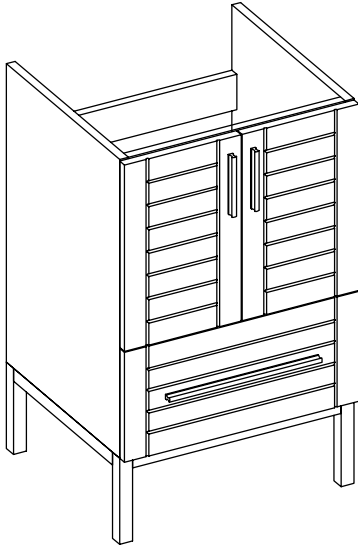

METROPOLITAN with Ceramic Sinks

METROPOLITAN 21" - 2 DOORS/ 1 DRAWER (21)