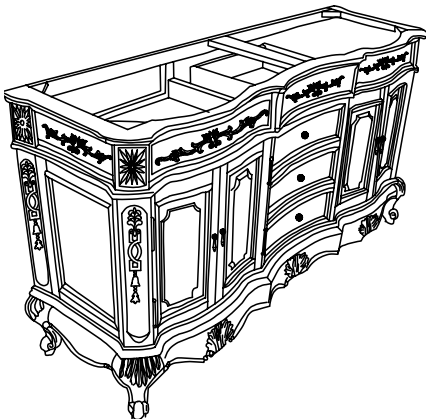

VANITY 72"

L72-44D	LIDO 72 (4 DOOR/ 4 DRAWERS) DARK VANITY	$3,990
L72-44W	LIDO 72 (4 DOOR/ 4 DRAWERS) PEARL WHITE VANITY	$3,990

Countertops:

L72GP	GOLDEN PEACH 1" GRANITE TOP ONLY	$1,430
L72GPW	TOP W/2 WHITE OVAL BOWLS INSTALLED	$1,710
L72GPB	TOP W/2 BISCUIT OVAL BOWLS INSTALLED	$1,750
L72RO	ROSE 1" GRANITE TOP ONLY	$1,430
L72ROW	TOP W/2 WHITE OVAL BOWLS INSTALLED	$1,710
L72ROB	TOP W/2 BISCUIT OVAL BOWLS INSTALLED	$1,750
L72UT	UBA TUBA 1" GRANITE TOP ONLY	$2,115
L72UTW	TOP W/2 WHITE OVAL BOWLS INSTALLED	$2,400
L72UTB	TOP W/2 BISCUIT OVAL BOWLS INSTALLED	$2,440

L72CL	QUARTZ CAFÉ LATTE 1 1/4" TOP ONLY	$2,180
L72CLW	TOP W/ WHITE OVAL BOWL INSTALLED	$2,460
L72CLB	TOP W/ BISCUIT OVAL BOWL INSTALLED	$2,505

NEW QUARTZ TOPS AVAILABLE 6/2011
(1 1/4" THICK, OGEE EDGES)