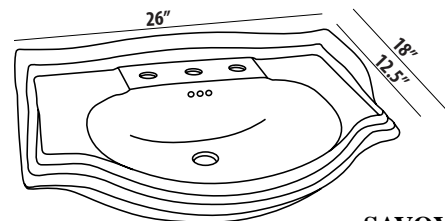

CONTEMPOCAPRI Collection

VANITIES W/ CERAMIC SINKS

VANITY 22"

Code	Description	List Price
CO22DM	CONTEMPO 22 DARK MAHOGANY VANITY	$675
CO22P	CONTEMPO 22 PECAN VANITY	$675

Ceramic Sinks (approx. sink dimensions below):

C22W1	CAPRI 22	WHITE	1 HOLE	$300
C22W4	CAPRI 22	WHITE	4"	$300
C22W8	CAPRI 22	WHITE	8"	$300
C22B1	CAPRI 22	BISCUIT	1 HOLE	$360
C22B4	CAPRI 22	BISCUIT	4"	$360
C22B8	CAPRI 22	BISCUIT	8"	$360
S22W1	SAVOY 22	WHITE	1 HOLE	$320
S22W4	SAVOY 22	WHITE	4"	$320
S22W8	SAVOY 22	WHITE	8"	$320
S22B1	SAVOY 22	BISCUIT	1 HOLE	$380
S22B8	SAVOY 22	BISCUIT	8"	$380

VANITY 26"

CO26DM	CONTEMPO 26 DARK MAHOGANY VANITY	$725
CO26P	CONTEMPO 26 PECAN VANITY	$725

Ceramic Sinks (approx. sink dimensions below):

C26W1	CAPRI 26	WHITE	1 HOLE	$340
C26W4	CAPRI 26	WHITE	4"	$340
C26W8	CAPRI 26	WHITE	8"	$340
C26B1	CAPRI 26	BISCUIT	1 HOLE	$400
C26B4	CAPRI 26	BISCUIT	4"	$400
C26B8	CAPRI 26	BISCUIT	8"	$400
S26W1	SAVOY 26	WHITE	1 HOLE	$360
S26W4	SAVOY 26	WHITE	4"	$360
S26W8	SAVOY 26	WHITE	8"	$360
S26B1	SAVOY 26	BISCUIT	1 HOLE	$430
S26B4	SAVOY 26	BISCUIT	4"	$430
S26B8	SAVOY 26	BISCUIT	8"	$430

SAVOY