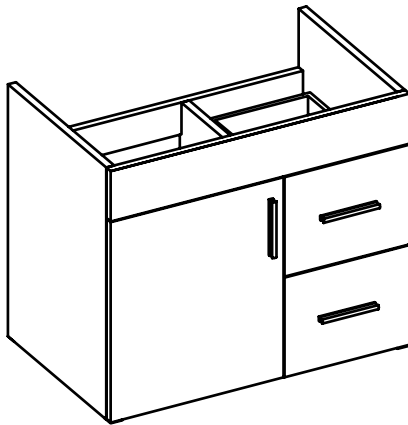

# DAYTONA with Ceramic Sinks

DAYTONA 30" - 1 DOOR/ 2 SIDE DRAWERS (12)

• Quality 'BLUM' Hinges and/or Drawer Hardware are Included

• Wall Mounting Hardware Included

CONTEMPORARY