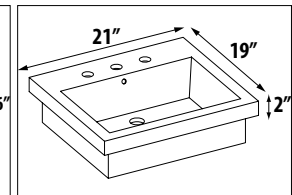

MILANO

LAGUNA

TRIBECA

APPROX. TOTAL HEIGHT for VANITY & SINK:.....36" .....33" .....34.5"

**Example:**

| Final Code:    | DAYTONA | MILANO | WIDTH | DOORS/ DRAWERS | COLOR | HARDWARE |
|----------------|---------|--------|-------|----------------|-------|----------|
| Vanity:        | D       | M      | 21    | -20            | WM    | P        |
| Matching Sink: | M21W1   |        |       |                |       |          |