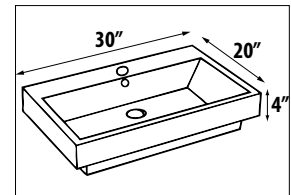

MILANO

APPROX. TOTAL HEIGHT for VANITY & SINK:.....35" .....34" .....36.5"

Example:

Final Code:	DAYTONA	VENICE	WIDTH	DOORS/ DRAWERS	COLOR	HARDWARE	1. Choose Code	2. Choose Color	3. Choose Hardware
Vanity:	D	VE	30	-02	WM	P	DVE30-02_ _ _ _	WM	P
Matching Sink:	VE30W1