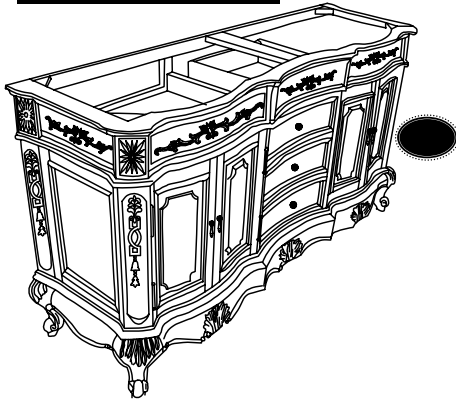

THE LIDO Collection

VANITY 60"

TO BE DISCONTINUED
WHILE SUPPLIES LAST
PLEASE CHECK WITH US
FOR AVAILABILITY

Code	Description	List Price
L60-44D	LIDO 60 (4 DOOR/ 4 DRAWERS) DARK VANITY	$3,520
L60-44W	LIDO 60 (4 DOOR/ 4 DRAWERS) PEARL WHITE VANITY	$3,520

Countertops:

*L60CR	CREAM 1 1/4" MARBLE TOP ONLY	$1,875
*L60CRW	TOP W/2 WHITE OVAL BOWLS INSTALLED	$2,160
*L60CRB	TOP W/2 BISCUIT OVAL BOWLS INSTALLED	$2,200
L60GP	GOLDEN PEACH 1" GRANITE TOP ONLY	$1,215
L60GPW	TOP W/2 WHITE OVAL BOWLS INSTALLED	$1,495
L60GPB	TOP W/2 BISCUIT OVAL BOWLS INSTALLED	$1,540
L60RO	ROSE 1" GRANITE TOP ONLY	$1,215
L60ROW	TOP W/2 WHITE OVAL BOWLS INSTALLED	$1,495
L60ROB	TOP W/2 BISCUIT OVAL BOWLS INSTALLED	$1,540
*L60TR	TRUFFLE 1" MARBLE TOP ONLY	$1,510
*L60TRW	TOP W/2 WHITE OVAL BOWLS INSTALLED	$1,790
*L60TRB	TOP W/2 BISCUIT OVAL BOWLS INSTALLED	$1,835
L60UT	UBA TUBA 3/4" GRANITE TOP ONLY	$1,855
L60UTW	TOP W/2 WHITE OVAL BOWLS INSTALLED	$2,135
L60UTB	TOP W/2 BISCUIT OVAL BOWLS INSTALLED	$2,180
L60CL	QUARTZ CAFÉ LATTE 1 1/4" TOP ONLY	$1,875
L60CLW	TOP W/ WHITE OVAL BOWL INSTALLED	$2,020
L60CLB	TOP W/ BISCUIT OVAL BOWL INSTALLED	$2,160

NEW QUARTZ TOPS AVAILABLE 6/2011
(1 1/4" THICK, OGEE EDGES)