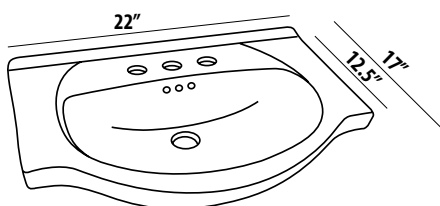

Ceramic Sinks (approx. sink dimensions below):

C22W1	CAPRI 22	WHITE	1 HOLE	$300
C22W4	CAPRI 22	WHITE	4"	$300
C22W8	CAPRI 22	WHITE	8"	$300
C22B1	CAPRI 22	BISCUIT	1 HOLE	$360
C22B4	CAPRI 22	BISCUIT	4"	$360
C22B8	CAPRI 22	BISCUIT	8"	$360
S22W1	SAVOY 22	WHITE	1 HOLE	$320
S22W4	SAVOY 22	WHITE	4"	$320
S22W8	SAVOY 22	WHITE	8"	$320
S22B1	SAVOY 22	BISCUIT	1 HOLE	$380
S22B8	SAVOY 22	BISCUIT	8"	$380

CAPRI