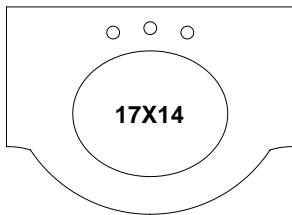

Code	Description	List Price
PA24	PARK AVENUE 24 VANITY IN DARK CHERRY	$1,320
PA30	PARK AVENUE 30 VANITY IN DARK CHERRY	$1,590
PA36	PARK AVENUE 36 VANITY IN DARK CHERRY	$1,640

Countertops:

PA24CL	QUARTZ CAFÉ LATTE 1 1/4" TOP ONLY	$745
PA24CLW	TOP W/ WHITE OVAL BOWL INSTALLED	$885
PA24CLB	TOP W/ BISCUIT OVAL BOWL INSTALLED	$910
PA30CL	QUARTZ CAFÉ LATTE 1 1/4" TOP ONLY	$930
PA30CLW	TOP W/ WHITE OVAL BOWL INSTALLED	$1,070
PA30CLB	TOP W/ BISCUIT OVAL BOWL INSTALLED	$1,095
PA36CL	QUARTZ CAFÉ LATTE 1 1/4" TOP ONLY	$1,005
PA36CLW	TOP W/ WHITE OVAL BOWL INSTALLED	$1,145
PA36CLB	TOP W/ BISCUIT OVAL BOWL INSTALLED	$1,170

NEW QUARTZ TOPS AVAILABLE 6/2011
(1 1/4" THICK, OGEE EDGES)