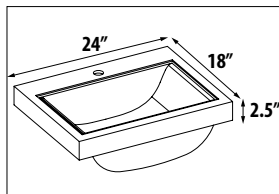

CHOOSE SINK BELOW:

Ceramic Sinks (approx. sink dimensions below):

VE24W1	VENICE 24 CERAMIC SINK IN WHITE, 1 HOLE	$345
K24W1	KIRA 24 CERAMIC SINK IN WHITE, 1 HOLE	$465
K24W8	KIRA 24 CERAMIC SINK IN WHITE, 8" DRILL	$465
V24W4	VILLA 24 CERAMIC SINK IN WHITE, 1 HOLE	$345

VENICE