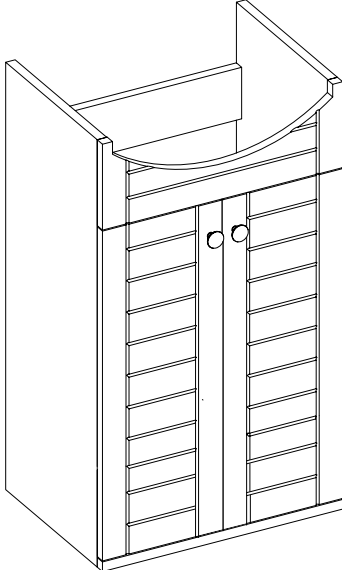

MINI & METRO with Ceramic Sinks

NEW

VANITY 24"

Code	Description	List Price
M24TW	METRO 24" THERMAFOIL VANITY IN WHITE	$165

no drawer!

Ceramic Sinks (approx. sink dimensions below):

C24W4	CAPRI 24" WHITE CERAMIC TOP 4"	$140