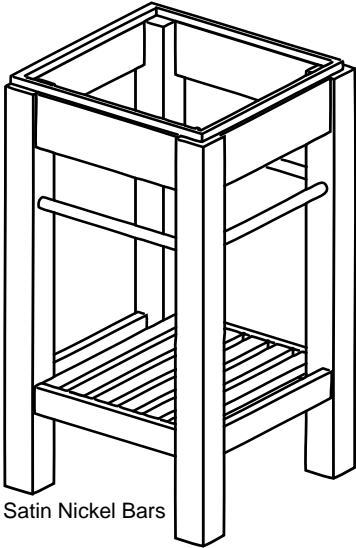

New York Collection

	Code	Description	List Price

BATH CONSOLE 18"

NY18DC	NEW YORK 18 OPEN CONSOLE IN DARK CHERRY	$455

Satin Nickel Bars

Ceramic Sinks (approx. sink dimensions below):

NY18W1	17.5" SQUARE CERAMIC SINK IN WHITE 1 HOLE	$290