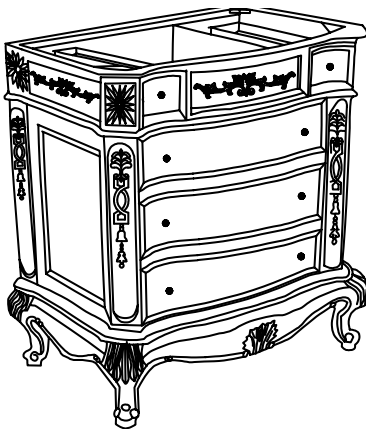

VANITY 36"/5 DRAWERS

L36CW	CARRERA WHITE 1" MARBLE TOP ONLY	$915
L36CWW	TOP W/ WHITE OVAL BOWL INSTALLED	$1,060
L36CWB	TOP W/ BISCUIT OVAL BOWL INSTALLED	$1,080
L36GP	GOLDEN PEACH 1" GRANITE TOP ONLY	$670
L36GPW	TOP W/ WHITE OVAL BOWL INSTALLED	$810
L36GPB	TOP W/ BISCUIT OVAL BOWL INSTALLED	$830
L36RO	ROSE 3/4" GRANITE TOP ONLY	$670
L36ROW	TOP W/ WHITE OVAL BOWL INSTALLED	$810
L36ROB	TOP W/ BISCUIT OVAL BOWL INSTALLED	$830

L36UT	UBA TUBA 1" GRANITE TOP ONLY	$1,285
L36UTW	TOP W/ WHITE OVAL BOWL INSTALLED	$1,425
L36UTB	TOP W/ BISCUIT OVAL BOWL INSTALLED	$1,445