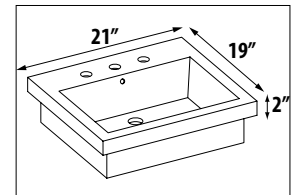

MILANO

LAGUNA

TRIBECA

APPROX. TOTAL HEIGHT for VANITY & SINK:.....36"

.....33"

.....34.5"