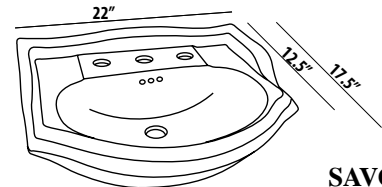

VIENNA Collection

VANITIES W/ CERAMIC SINKS

VANITY 22"

Code	Description	List Price
V22W210	VIENNA 22" WHITE MATTE 210 VANITY	$550

V22B210	VIENNA 22" BISCUIT 210 VANITY	$580

Ceramic Sinks (approx. sink dimensions below):

C22W1	CAPRI 22	WHITE	1 HOLE	$300
C22W4	CAPRI 22	WHITE	4"	$300
C22W8	CAPRI 22	WHITE	8"	$300
C22B1	CAPRI 22	BISCUIT	1 HOLE	$360
C22B4	CAPRI 22	BISCUIT	4"	$360
C22B8	CAPRI 22	BISCUIT	8"	$360
S22W1	SAVOY 22	WHITE	1 HOLE	$320
S22W4	SAVOY 22	WHITE	4"	$320
S22W8	SAVOY 22	WHITE	8"	$320
S22B1	SAVOY 22	BISCUIT	1 HOLE	$380
S22B8	SAVOY 22	BISCUIT	8"	$380

SAVOY

VANITY 26"

No Flutes (210)

V26W210	VIENNA 26" WHITE MATTE 210 VANITY	$590
V26W212	VIENNA 26" WHITE MATTE 212 VANITY	$610

V26B210	VIENNA 26" BISCUIT 210 VANITY	$640
V26B212	VIENNA 26" BISCUIT 212 VANITY	$650

Ceramic Sinks (approx. sink dimensions below):

C26W1	CAPRI 26	WHITE	1 HOLE	$340
C26W4	CAPRI 26	WHITE	4"	$340
C26W8	CAPRI 26	WHITE	8"	$340
C26B1	CAPRI 26	BISCUIT	1 HOLE	$400
C26B4	CAPRI 26	BISCUIT	4"	$400
C26B8	CAPRI 26	BISCUIT	8"	$400
S26W1	SAVOY 26	WHITE	1 HOLE	$360
S26W4	SAVOY 26	WHITE	4"	$360
S26W8	SAVOY 26	WHITE	8"	$360
S26B1	SAVOY 26	BISCUIT	1 HOLE	$430
S26B4	SAVOY 26	BISCUIT	4"	$430
S26B8	SAVOY 26	BISCUIT	8"	$430

Flutes (212)