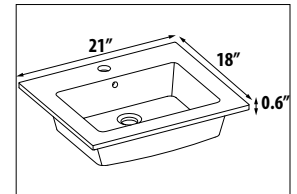

MILANO

LAGUNA

APPROX. TOTAL HEIGHT for VANITY & SINK:.....36"

.....33"