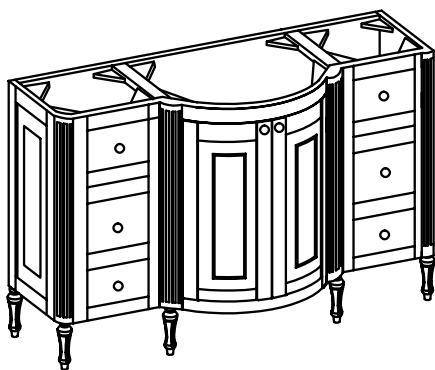

VANITY 48"

Satin Nickel Knobs