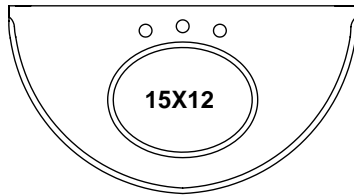

Versaille Collection

Code	Description	List Price

VANITY 36"

VER36	VERSAILLE 36 VANITY (HALF MOON)	$2,090

Countertops:

VER36GP	GOLDEN PEACH 1" GRANITE TOP ONLY	$705
VER36GPW	TOP W/ WHITE OVAL BOWL INSTALLED	$845
VER36GPB	TOP W/ BISCUIT OVAL BOWL INSTALLED	$865

VER48	VERSAILLE 48 VANITY (HALF MOON)	$2,470

VANITY 48"

Countertops:

VER48GP	GOLDEN PEACH 1" GRANITE TOP ONLY	$810
VER48GPW	TOP W/ WHITE OVAL BOWL INSTALLED	$950
VER48GPB	TOP W/ BISCUIT OVAL BOWL INSTALLED	$970

MIRROR 30"

VM30	VERSAILLES 30 MIRROR	$880

UNDERMOUNT BOWLS

UBW	OVAL 17X14 UNDERMOUNT BOWL IN WHITE	$100
UBB	OVAL 17X14 UNDERMOUNT BOWL IN BISCUIT	$125
UBSW	SMALL OVAL 15X12 UNDERMOUNT BOWL IN WHITE	$100
UBSB	SMALL OVAL 15X12 UNDERMOUNT BOWL IN BISCUIT	$125