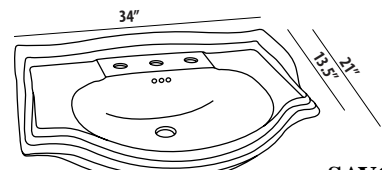

SAVOY

V34W210	VIENNA 34 WHITE MATTE 210 VANITY	$790
V34W212	VIENNA 34 WHITE MATTE 212 VANITY	$810
C34W8	CAPRI 34 WHITE 8"	$500
S34W8	SAVOY 34 WHITE 8"	$530

Ceramic Sinks (approx. sink dimensions below):