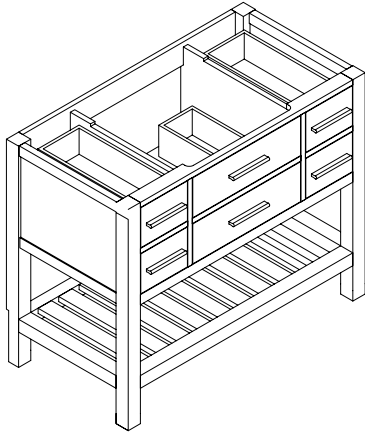

Priva Collection

VANITY 42" - 48"

Satin Nickel Handles

Code	Description	List Price
PR42DC	PRIVA 42" VANITY IN DARK CHERRY (5 DRAWERS)	$2,550
PR42W	PRIVA 42" VANITY IN WHITE (5 DRAWERS)	$2,550
PR48DC	PRIVA 48" VANITY IN DARK CHERRY (5 DRAWERS)	$2,765
PR48W	PRIVA 48" VANITY IN WHITE (5 DRAWERS)	$2,765

Standard Size Countertops: 43" x 22 1/4" - 49" x 22 1/4"

- 1" OGEE EDGES - OVAL 17X14 CUT-OUT/ SEE PAGES - 94
- 1 1/4" EURO - EASED EDGE / RECT. 18X12 CUT-OUT/ SEE PAGES - 95
- 1 1/4" QUARTZ EURO - EASED EDGE / RECT. 18X12 CUT-OUT/ SEE PAGES - 96
- 1 1/4" QUARTZ NOVA - EASED EDGE / OVAL 17X14 CUT-OUT/ SEE PAGES - 97