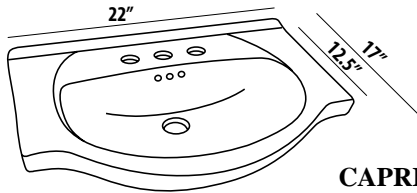

### Ceramic Sinks (approx. sink dimensions below):

| Code  | Brand | Color   | Hole Size | List Price |
|-------|-------|---------|-----------|------------|
| C22W1 | CAPRI | WHITE   | 1 HOLE    | \$300      |
| C22W4 | CAPRI | WHITE   | 4"        | \$300      |
| C22W8 | CAPRI | WHITE   | 8"        | \$300      |
| C22B1 | CAPRI | BISCUIT | 1 HOLE    | \$360      |
| C22B4 | CAPRI | BISCUIT | 4"        | \$360      |
| C22B8 | CAPRI | BISCUIT | 8"        | \$360      |
| S22W1 | SAVOY | WHITE   | 1 HOLE    | \$320      |
| S22W4 | SAVOY | WHITE   | 4"        | \$320      |
| S22W8 | SAVOY | WHITE   | 8"        | \$320      |
| S22B1 | SAVOY | BISCUIT | 1 HOLE    | \$380      |
| S22B8 | SAVOY | BISCUIT | 8"        | \$380      |