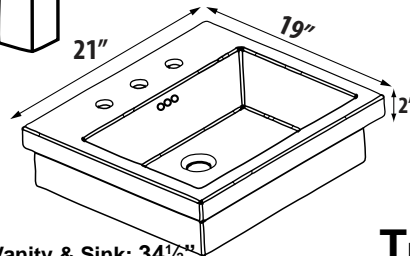

TOTAL HEIGHT for Vanity & Sink: 34½" ..... **TRIBECA** ..... **TRIBECA**

BATH CONSOLES