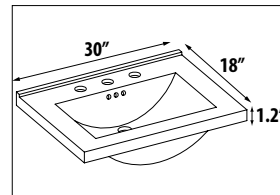

VENICE

KIRA

MILANO

APPROX. TOTAL HEIGHT for VANITY & SINK:.....35"

.....34"

.....36.5"