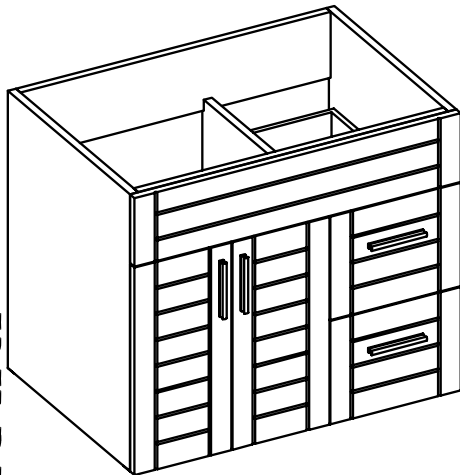

• Wall Mounting Hardware Included

1. CHOOSE CODE BELOW:		2. CHOOSE COLOR: White Matte	
VANITY w/ bottom frame & legs (32.5" H)		WALL- HUNG VANITY	
MVE30-22 _____ FOR VENICE	$1,520	WMVE30-22 _____ FOR VENICE	$1,270
MK30-22 _____ FOR KIRA	$1,520	WMK30-22 _____ FOR KIRA	$1,270
MM30-22 _____ FOR MILANO	$1,520	WMM30-22 _____ FOR MILANO	$1,270
3. CHOOSE HARDWARE: Polished or Satin			
4. CHOOSE DRAWER SIDE (LEFT OR RIGHT):		L or R	

CHOOSE SINK BELOW:

Ceramic Sinks (approx. sink dimensions below):

VE30W1	VENICE 30 CERAMIC SINK IN WHITE, 1 HOLE	$470
K30W1	KIRA 30 CERAMIC SINK IN WHITE, 1 HOLE	$650
K30W8	KIRA 30 CERAMIC SINK IN WHITE, 8" DRILL	$650
M31W1	MILANO 31 CERAMIC SINK IN WHITE, 1 HOLE	$770