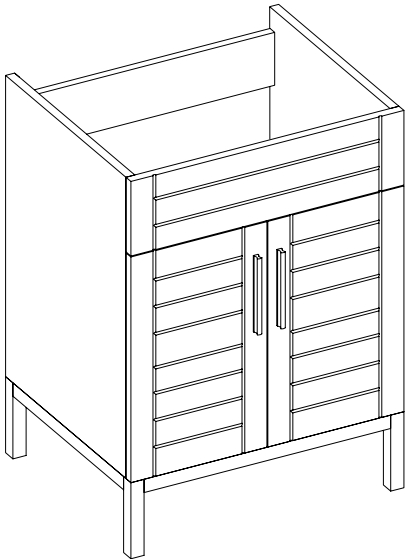

METROPOLITAN with Ceramic Sinks

METROPOLITAN 21" - 2 DOORS (20)

• Quality 'BLUM' Hinges and/or Drawer Hardware are Included