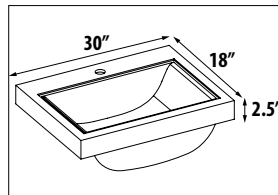

METROPOLITAN with Ceramic Sinks

METROPOLITAN 30" - 2 DOORS/ 2 DRAWERS (22)

• Quality 'BLUM' Hinges and/or Drawer Hardware are Included

• Wall Mounting Hardware Included

1. CHOOSE CODE BELOW:		2. CHOOSE COLOR: White Matte	
VANITY w/ bottom frame & legs (32.5" H)		WALL- HUNG VANITY	
MVE30-22 _____ FOR VENICE	$1,520	WMVE30-22 _____ FOR VENICE	$1,270
MK30-22 _____ FOR KIRA	$1,520	WMK30-22 _____ FOR KIRA	$1,270
MM30-22 _____ FOR MILANO	$1,520	WMM30-22 _____ FOR MILANO	$1,270
3. CHOOSE HARDWARE: Polished or Satin			
4. CHOOSE DRAWER SIDE (LEFT OR RIGHT):		L or R	

CHOOSE SINK BELOW:

Ceramic Sinks (approx. sink dimensions below):

VE30W1	VENICE 30 CERAMIC SINK IN WHITE, 1 HOLE	$470
K30W1	KIRA 30 CERAMIC SINK IN WHITE, 1 HOLE	$650
K30W8	KIRA 30 CERAMIC SINK IN WHITE, 8" DRILL	$650
M31W1	MILANO 31 CERAMIC SINK IN WHITE, 1 HOLE	$770

VENICE

APPROX. TOTAL HEIGHT for VANITY & SINK:.....**35"** .....**34"** .....**36.5"**

Example:

Final Code:	METRO.	VENICE	WIDTH	DOORS/ DRAWERS	COLOR	HARDWARE	R/L DRAWERS	1. Choose Code	2. Choose Color	3. Choose Hardware	4. DRAWERS; (left or right)	
	Vanity:	M	VE	30	-22	WM	P	R	MVE30-22 _____	WM	P	R
	Matching Sink:	VE30W1