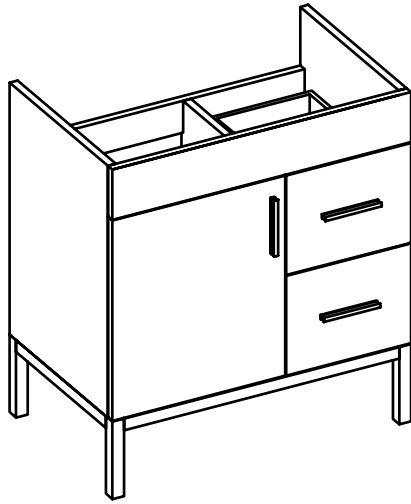

DAYTONA with Ceramic Sinks

DAYTONA 30" - 1 DOOR/ 2 SIDE DRAWERS (12)

• Quality 'BLUM' Hinges and/or Drawer Hardware are Included