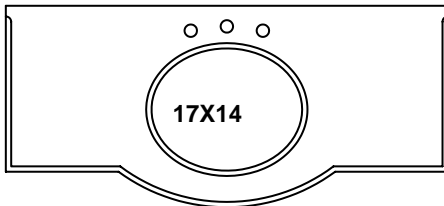

M100-48D	MALIBU 100 - 48 VANITY IN DARK MAHOGANY	$2,840
M100-48W	MALIBU 100 - 48 VANITY IN WHITE	$2,840

Countertops:

M100-48CW	CARRERA WHITE 1" MARBLE TOP ONLY	$1,100
M100-48CWW	TOP W/ WHITE OVAL BOWL INSTALLED	$1,245