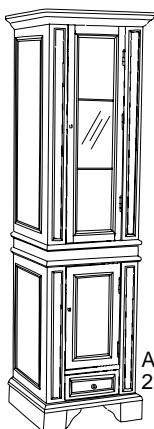

Antique Brass Knobs & Pulls
2 Glass Shelves

HAND CARVED