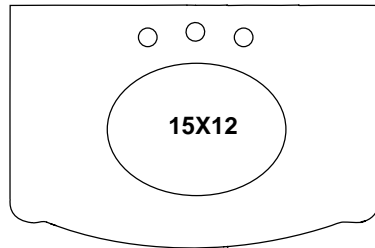

Madison Collection

VANITY 30"

Code	Description	List Price
MA30AW	MADISON 30"X19.5" VANITY IN ANTIQUE WHITE	$1,160
MA30DC	MADISON 30"X19.5" VANITY IN DARK CHERRY	$1,160

Countertops:

MA30GP	GOLDEN PEACH 1" GRANITE TOP	$390
MA30GPW	TOP W/ WHITE OVAL BOWL INSTALLED	$510
MA30GPB	TOP W/ BISCUIT OVAL BOWL INSTALLED	$530
MA30CB	CORAL BROWN 1" GRANITE TOP	$455
MA30CBW	TOP W/ WHITE OVAL BOWL INSTALLED	$595
MA30CBB	TOP W/ BISCUIT OVAL BOWL INSTALLED	$615

MIRROR 27"

MA27DC	MADISON 27" MIRROR IN ANTIQUE WHITE	$528
MA27DC	MADISON 27" MIRROR IN DARK CHERRY	$528

UNDERMOUNT BOWLS

UBSW	SMALL OVAL 15X12 UNDERMOUNT BOWL IN WHITE	$100
UBSB	SMALL OVAL 15X12 UNDERMOUNT BOWL IN BISCUIT	$125