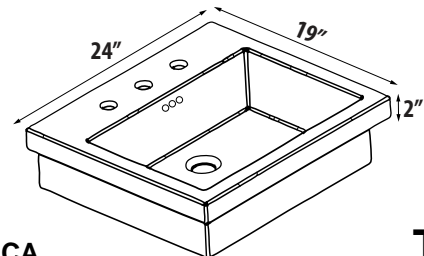

TOTAL HEIGHT for Vanity & Sink: 34½" ..... **TRIBECA** ..... **TRIBECA**

BATH CONSOLES