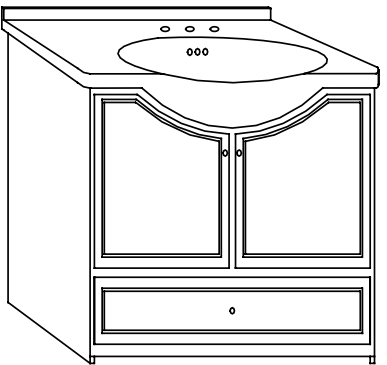

VANITY 26"

Full Bottom Drawer

No Flutes (210)

V26W210	VIENNA 26" WHITE MATTE 210 VANITY	$590
V26W212	VIENNA 26" WHITE MATTE 212 VANITY	$610

V26B210	VIENNA 26" BISCUIT 210 VANITY	$640
V26B212	VIENNA 26" BISCUIT 212 VANITY	$650

Ceramic Sinks (approx. sink dimensions below):

C26W1	CAPRI 26	WHITE	1 HOLE	$340
C26W4	CAPRI 26	WHITE	4"	$340
C26W8	CAPRI 26	WHITE	8"	$340
C26B1	CAPRI 26	BISCUIT	1 HOLE	$400
C26B4	CAPRI 26	BISCUIT	4"	$400
C26B8	CAPRI 26	BISCUIT	8"	$400
S26W1	SAVOY 26	WHITE	1 HOLE	$360
S26W4	SAVOY 26	WHITE	4"	$360
S26W8	SAVOY 26	WHITE	8"	$360
S26B1	SAVOY 26	BISCUIT	1 HOLE	$430
S26B4	SAVOY 26	BISCUIT	4"	$430
S26B8	SAVOY 26	BISCUIT	8"	$430