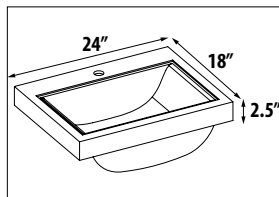

VENICE

APPROX. TOTAL HEIGHT for VANITY & SINK:.. 35"