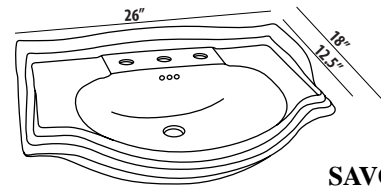

Petite Empress

with Ceramic Sinks

VANITY 26"

Code	Description	List Price
PE26SC	PETITE EMPRESS 26" VANITY IN SPICE CHERRY	$830
PE26W	PETITE EMPRESS 26" VANITY IN WHITE	$830

Ceramic Sinks (approx. sink dimensions below):

C26W1	CAPRI 26	WHITE	1 HOLE	$340
C26W4	CAPRI 26	WHITE	4"	$340
C26W8	CAPRI 26	WHITE	8"	$340
C26B1	CAPRI 26	BISCUIT	1 HOLE	$400
C26B4	CAPRI 26	BISCUIT	4"	$400
C26B8	CAPRI 26	BISCUIT	8"	$400
S26W1	SAVOY 26	WHITE	1 HOLE	$360
S26W4	SAVOY 26	WHITE	4"	$360
S26W8	SAVOY 26	WHITE	8"	$360
S26B1	SAVOY 26	BISCUIT	1 HOLE	$430
S26B4	SAVOY 26	BISCUIT	4"	$430
S26B8	SAVOY 26	BISCUIT	8"	$430

SAVOY

VANITY 30"

PE30SC	PETITE EMPRESS 30" VANITY IN SPICE CHERRY	$1,060
PE30W	PETITE EMPRESS 30" VANITY IN WHITE	$1,060

Ceramic Sinks (approx. sink dimensions below):

C30W1	CAPRI 30	WHITE	1 HOLE	$400
C30W4	CAPRI 30	WHITE	4"	$400
C30W8	CAPRI 30	WHITE	8"	$400
C30B4	CAPRI 30	BISCUIT	4"	$480
C30B8	CAPRI 30	BISCUIT	8"	$480
S30W1	SAVOY 30	WHITE	1 HOLE	$430
S30W8	SAVOY 30	WHITE	8"	$430
S30B8	SAVOY 30	BISCUIT	8"	$510

VANITIES W/ CERAMIC SINKS