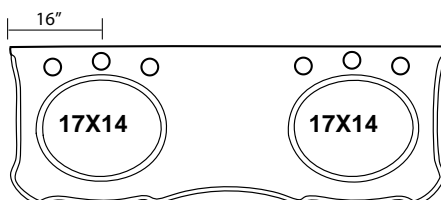

VANITY 72"

L72-44D	LIDO 72 (4 DOOR/ 4 DRAWERS) DARK VANITY	$3,990
L72-44W	LIDO 72 (4 DOOR/ 4 DRAWERS) PEARL WHITE VANITY	$3,990

Countertops:

L72GP	GOLDEN PEACH 1" GRANITE TOP ONLY	$1,430
L72GPW	TOP W/2 WHITE OVAL BOWLS INSTALLED	$1,710
L72GPB	TOP W/2 BISCUIT OVAL BOWLS INSTALLED	$1,750
L72RO	ROSE 1" GRANITE TOP ONLY	$1,430
L72ROW	TOP W/2 WHITE OVAL BOWLS INSTALLED	$1,710
L72ROB	TOP W/2 BISCUIT OVAL BOWLS INSTALLED	$1,750
L72UT	UBA TUBA 1" GRANITE TOP ONLY	$2,115
L72UTW	TOP W/2 WHITE OVAL BOWLS INSTALLED	$2,400
L72UTB	TOP W/2 BISCUIT OVAL BOWLS INSTALLED	$2,440

L72CL	QUARTZ CAFÉ LATTE 1 1/4" TOP ONLY	$2,180
L72CLW	TOP W/ WHITE OVAL BOWL INSTALLED	$2,460
L72CLB	TOP W/ BISCUIT OVAL BOWL INSTALLED	$2,505

NEW QUARTZ TOPS AVAILABLE 6/2011
(1 1/4" THICK, OGEE EDGES)