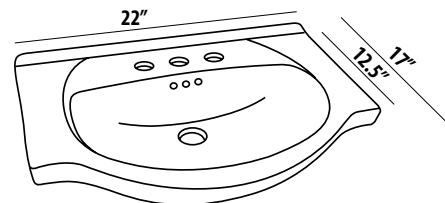

WINDSOR Collection

VANITIES W/ CERAMIC SINKS

VANITY 22"

Code	Description	List Price
W22A	WINDSOR 22 ANTIQUE WHITE VANITY	$840
W22CO	WINDSOR 22 COGNAC VANITY	$840
W22D	WINDSOR 22 DARK CHERRY VANITY	$840
W22L	WINDSOR 22 LIGHT CHERRY VANITY	$840
W22W	WINDSOR 22 WHITE VANITY	$840

Ceramic Sinks (approx. sink dimensions below):

C22W1	CAPRI 22 WHITE 1 HOLE	$300
C22W4	CAPRI 22 WHITE 4"	$300
C22W8	CAPRI 22 WHITE 8"	$300
C22B1	CAPRI 22 BISCUIT 1 HOLE	$360
C22B4	CAPRI 22 BISCUIT 4"	$360
C22B8	CAPRI 22 BISCUIT 8"	$360
S22W1	SAVOY 22 WHITE 1 HOLE	$320
S22W4	SAVOY 22 WHITE 4"	$320
S22W8	SAVOY 22 WHITE 8"	$320
S22B1	SAVOY 22 BISCUIT 1 HOLE	$380
S22B8	SAVOY 22 BISCUIT 8"	$380

SAVOY

VANITY 26"

W26A	WINDSOR 26 ANTIQUE WHITE VANITY	$910
W26CO	WINDSOR 26 COGNAC VANITY	$910
W26D	WINDSOR 26 DARK CHERRY VANITY	$910
W26L	WINDSOR 26 LIGHT CHERRY VANITY	$910
W26W	WINDSOR 26 WHITE VANITY	$910

Ceramic Sinks (approx. sink dimensions below):

C26W1	CAPRI 26 WHITE 1 HOLE	$340
C26W4	CAPRI 26 WHITE 4"	$340
C26W8	CAPRI 26 WHITE 8"	$340
C26B1	CAPRI 26 BISCUIT 1 HOLE	$400
C26B4	CAPRI 26 BISCUIT 4"	$400
C26B8	CAPRI 26 BISCUIT 8"	$400
S26W1	SAVOY 26 WHITE 1 HOLE	$360
S26W4	SAVOY 26 WHITE 4"	$360
S26W8	SAVOY 26 WHITE 8"	$360
S26B1	SAVOY 26 BISCUIT 1 HOLE	$430
S26B4	SAVOY 26 BISCUIT 4"	$430
S26B8	SAVOY 26 BISCUIT 8"	$430