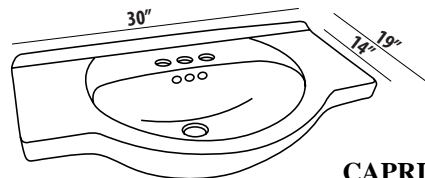

Petite Empress

with Ceramic Sinks

VANITY 26"

Code	Description	List Price
PE26SC	PETITE EMPRESS 26" VANITY IN SPICE CHERRY	$830
PE26W	PETITE EMPRESS 26" VANITY IN WHITE	$830

Ceramic Sinks (approx. sink dimensions below):

C26W1	CAPRI 26	WHITE	1 HOLE	$340
C26W4	CAPRI 26	WHITE	4"	$340
C26W8	CAPRI 26	WHITE	8"	$340
C26B1	CAPRI 26	BISCUIT	1 HOLE	$400
C26B4	CAPRI 26	BISCUIT	4"	$400
C26B8	CAPRI 26	BISCUIT	8"	$400
S26W1	SAVOY 26	WHITE	1 HOLE	$360
S26W4	SAVOY 26	WHITE	4"	$360
S26W8	SAVOY 26	WHITE	8"	$360
S26B1	SAVOY 26	BISCUIT	1 HOLE	$430
S26B4	SAVOY 26	BISCUIT	4"	$430
S26B8	SAVOY 26	BISCUIT	8"	$430

VANITY 30"

PE30SC	PETITE EMPRESS 30" VANITY IN SPICE CHERRY	$1,060
PE30W	PETITE EMPRESS 30" VANITY IN WHITE	$1,060

Ceramic Sinks (approx. sink dimensions below):

C30W1	CAPRI 30	WHITE	1 HOLE	$400
C30W4	CAPRI 30	WHITE	4"	$400
C30W8	CAPRI 30	WHITE	8"	$400
C30B4	CAPRI 30	BISCUIT	4"	$480
C30B8	CAPRI 30	BISCUIT	8"	$480
S30W1	SAVOY 30	WHITE	1 HOLE	$430
S30W8	SAVOY 30	WHITE	8"	$430
S30B8	SAVOY 30	BISCUIT	8"	$510

CAPRI

VANITIES W/ CERAMIC SINKS