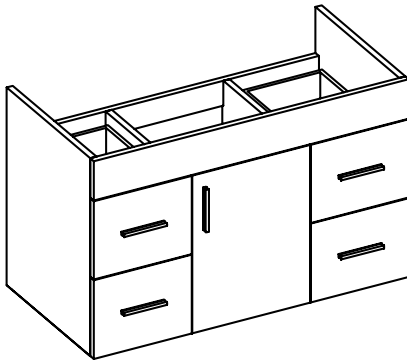

• Wall Mounting Hardware Included

CHOOSE SINK BELOW:

Ceramic Sinks (approx. sink dimensions below):

M40W1	MILANO 40 CERAMIC SINK IN WHITE, 1 HOLE	$1,050