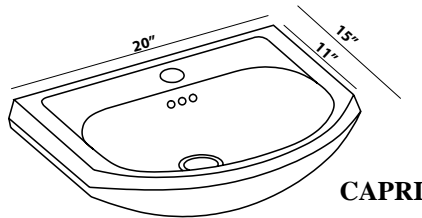

Ceramic Sinks (approx. sink dimensions below):

C20W1	CAPRI 20" WHITE CERAMIC TOP 1 HOLE	$248
C20W4	CAPRI 20" WHITE CERAMIC TOP 4"	$248
C20W8	CAPRI 20" WHITE CERAMIC TOP 8"	$248

CAPRI