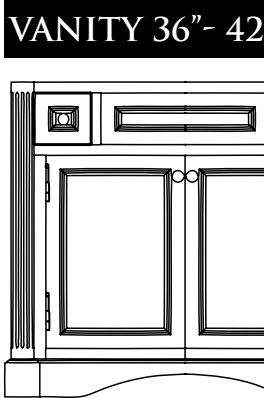

Satin Nickel Exposed Hinges & Knobs

Code	Description	List Price
N36C	NEWPORT 36" VANITY IN CINNAMON	$1,300
N36W	NEWPORT 36" VANITY IN WHITE	$1,300
N42C	NEWPORT 42" VANITY IN CINNAMON	$1,580
N42W	NEWPORT 42" VANITY IN WHITE	$1,580

Standard Size Countertops: 37" x 22 1/4" - 43" x 22 1/4"

- 1" OGEE EDGES – OVAL 17X14 CUT-OUT/ SEE PAGES - 94
- 1 5/8" OLYMPIC CARRERA WHITE – OVAL 17X14 CUT-OUT/ PAGES - 95
  (Not available for N42W, N42C)
- 1 1/4" EURO – EASED EDGE / RECT. 18X12 CUT-OUT/ SEE PAGES - 95
- 1 1/4" QUARTZ EURO - EASED EDGE / RECT. 18X12 CUT-OUT/ SEE PAGES - 96
- 1 1/4" QUARTZ NOVA - EASED EDGE / OVAL 17X14 CUT-OUT/ SEE PAGES - 97