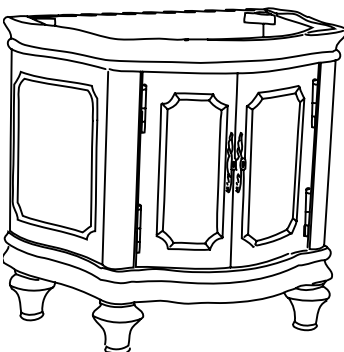

VANITY 36"	FV200-36	FLORA 200 36 VANITY	$2,040

Antique Brass Knobs & Pulls