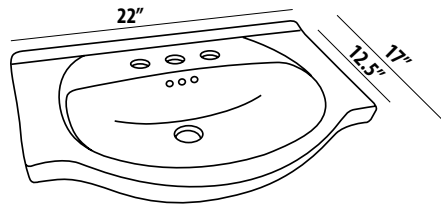

*Ceramic Sinks (approx. sink dimensions below):*

|       |          |         |        |       |
|-------|----------|---------|--------|-------|
| C22W1 | CAPRI 22 | WHITE   | 1 HOLE | \$300 |
| C22W4 | CAPRI 22 | WHITE   | 4"     | \$300 |
| C22W8 | CAPRI 22 | WHITE   | 8"     | \$300 |
| C22B1 | CAPRI 22 | BISCUIT | 1 HOLE | \$360 |
| C22B4 | CAPRI 22 | BISCUIT | 4"     | \$360 |
| C22B8 | CAPRI 22 | BISCUIT | 8"     | \$360 |
| S22W1 | SAVOY 22 | WHITE   | 1 HOLE | \$320 |
| S22W4 | SAVOY 22 | WHITE   | 4"     | \$320 |
| S22W8 | SAVOY 22 | WHITE   | 8"     | \$320 |
| S22B1 | SAVOY 22 | BISCUIT | 1 HOLE | \$380 |
| S22B8 | SAVOY 22 | BISCUIT | 8"     | \$380 |