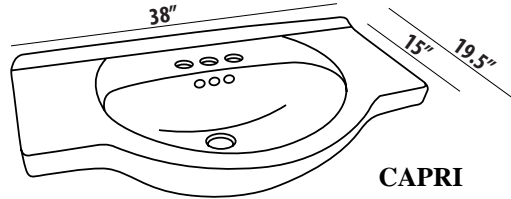

*Ceramic Sinks (approx. sink dimensions below):*

|       |          |          |       |
|-------|----------|----------|-------|
| C38W8 | CAPRI 38 | WHITE 8" | \$550 |
|-------|----------|----------|-------|