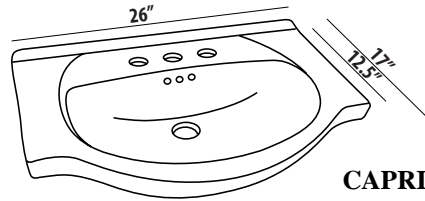

Petite Empress

with Ceramic Sinks

VANITY 26"

Code	Description	List Price
PE26SC	PETITE EMPRESS 26" VANITY IN SPICE CHERRY	$830
PE26W	PETITE EMPRESS 26" VANITY IN WHITE	$830

Ceramic Sinks (approx. sink dimensions below):

C26W1	CAPRI 26	WHITE	1 HOLE	$340
C26W4	CAPRI 26	WHITE	4"	$340
C26W8	CAPRI 26	WHITE	8"	$340
C26B1	CAPRI 26	BISCUIT	1 HOLE	$400
C26B4	CAPRI 26	BISCUIT	4"	$400
C26B8	CAPRI 26	BISCUIT	8"	$400
S26W1	SAVOY 26	WHITE	1 HOLE	$360
S26W4	SAVOY 26	WHITE	4"	$360
S26W8	SAVOY 26	WHITE	8"	$360
S26B1	SAVOY 26	BISCUIT	1 HOLE	$430
S26B4	SAVOY 26	BISCUIT	4"	$430
S26B8	SAVOY 26	BISCUIT	8"	$430

CAPRI

VANITY 30"

PE30SC	PETITE EMPRESS 30" VANITY IN SPICE CHERRY	$1,060
PE30W	PETITE EMPRESS 30" VANITY IN WHITE	$1,060

Ceramic Sinks (approx. sink dimensions below):

C30W1	CAPRI 30	WHITE	1 HOLE	$400
C30W4	CAPRI 30	WHITE	4"	$400
C30W8	CAPRI 30	WHITE	8"	$400
C30B4	CAPRI 30	BISCUIT	4"	$480
C30B8	CAPRI 30	BISCUIT	8"	$480
S30W1	SAVOY 30	WHITE	1 HOLE	$430
S30W8	SAVOY 30	WHITE	8"	$430
S30B8	SAVOY 30	BISCUIT	8"	$510

VANITIES W/ CERAMIC SINKS