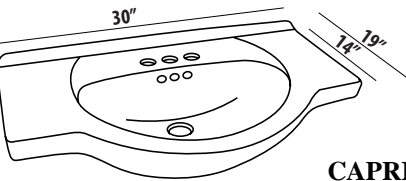

VIENNA Collection

VANITIES W/ CERAMIC SINKS

VANITY 30"

No Flutes (210)

Flutes (212)

CAPRI

Code	Description	List Price
V30W210	VIENNA 30" WHITE MATTE 210 VANITY	$750
V30W212	VIENNA 30" WHITE MATTE 212 VANITY	$770
V30B210	VIENNA 30" BISCUIT 210 VANITY	$810
V30B212	VIENNA 30" BISCUIT 212 VANITY	$830

Ceramic Sinks (approx. sink dimensions below):

C30W1	CAPRI 30 WHITE 1 HOLE	$400
C30W4	CAPRI 30 WHITE 4"	$400
C30W8	CAPRI 30 WHITE 8"	$400
C30B4	CAPRI 30 BISCUIT 4"	$480
C30B8	CAPRI 30 BISCUIT 8"	$480
S30W1	SAVOY 30 WHITE 1 HOLE	$430
S30W8	SAVOY 30 WHITE 8"	$430
S30B8	SAVOY 30 BISCUIT 8"	$510

VANITY 34"

No Flutes (210)

Flutes (212)

V34W210	VIENNA 34 WHITE MATTE 210 VANITY	$790
V34W212	VIENNA 34 WHITE MATTE 212 VANITY	$810
C34W8	CAPRI 34 WHITE 8"	$500
S34W8	SAVOY 34 WHITE 8"	$530

Ceramic Sinks (approx. sink dimensions below):