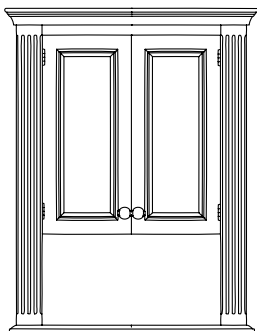

1 Glass Shelf, Satin Nickel Exposed Hinges and Knobs