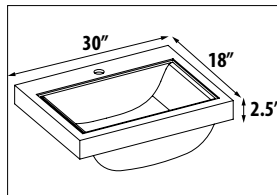

CHOOSE SINK BELOW:

Ceramic Sinks (approx. sink dimensions below):

VE30W1	VENICE 30 CERAMIC SINK IN WHITE, 1 HOLE	$470
K30W1	KIRA 30 CERAMIC SINK IN WHITE, 1 HOLE	$650
K30W8	KIRA 30 CERAMIC SINK IN WHITE, 8" DRILL	$650
M31W1	MILANO 31 CERAMIC SINK IN WHITE, 1 HOLE	$770

VENICE