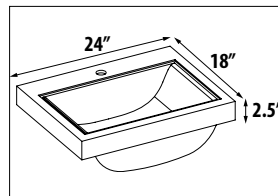

DAYTONA with Ceramic Sinks

DAYTONA 24" - 2 DOORS/ 1 DRAWER (21)

• Quality 'BLUM' Hinges and/or Drawer Hardware are Included

• Wall Mounting Hardware Included

CONTEMPORARY

2. CHOOSE COLOR:

1. CHOOSE CODE:	White Matte	BlackWood (Matte)	Golden Wheat (Matte)	White Gloss	Timber Gloss	Greyline Gloss
VANITY w/ bottom frame & legs (32.5" H)						
DVE24-21 _ _ _ FOR VENICE	$1,110	$1,175	$1,175	$1,205	$1,280	$1,310
DK24-21 _ _ _ _ FOR KIRA	$1,110	$1,175	$1,175	$1,205	$1,280	$1,310
DV24-21 _ _ _ _ FOR VILLA	$1,110	$1,175	$1,175	$1,205	$1,280	$1,310
WALL- HUNG VANITY						
WDVE24-21 _ _ _ _ FOR VENICE	$860	$925	$925	$955	$1,030	$1,060
WDK24-21 _ _ _ _ FOR KIRA	$860	$925	$925	$955	$1,030	$1,060
WDV24-21 _ _ _ _ FOR VILLA	$860	$925	$925	$955	$1,030	$1,060
3. CHOOSE HARDWARE: Polished or Satin						

CHOOSE SINK BELOW:

Ceramic Sinks (approx. sink dimensions below):

VE24W1	VENICE 24 CERAMIC SINK IN WHITE, 1 HOLE	$345
K24W1	KIRA 24 CERAMIC SINK IN WHITE, 1 HOLE	$575
K24W8	KIRA 24 CERAMIC SINK IN WHITE, 8" DRILL	$575
V24W4	VILLA 24 CERAMIC SINK IN WHITE, 1 HOLE	$345

VENICE

APPROX. TOTAL HEIGHT for VANITY & SINK:.....35" .....34" .....36"

Example:

Final Code:	DAYTONA	VENICE	WIDTH	DOORS/ DRAWERS	COLOR	HARDWARE	1. Choose Code	2. Choose Color	3. Choose Hardware
Vanity:	D	VE	24	-21	WM	P	DVE24-21 _ _ _	WM	P
Matching Sink:	VE24W1