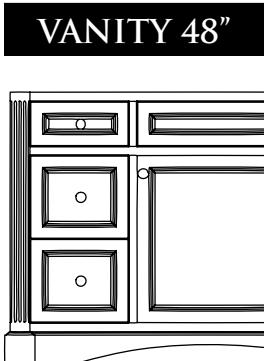

Satin Nickel Exposed Hinges & Knobs

Code	Description	List Price
*N48C	NEWPORT 48" VANITY IN CINNAMON	$2,050
N48W	NEWPORT 48" VANITY IN WHITE	$2,050

Standard Size Countertops: 49" x 22 1/4"

- 1" OGEE EDGES – OVAL 17X14 CUT-OUT/ SEE PAGES - 94
- 1 1/4" EURO – EASED EDGE / RECT. 18X12 CUT-OUT/ SEE PAGES - 95
- 1 1/4" QUARTZ EURO - EASED EDGE / RECT. 18X12 CUT-OUT/ SEE PAGES - 96
- 1 1/4" QUARTZ NOVA - EASED EDGE / OVAL 17X14 CUT-OUT/ SEE PAGES - 97