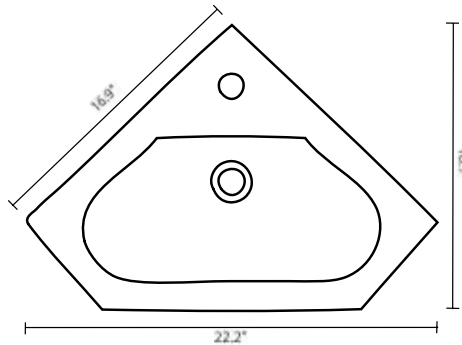

Biltmore Corner Collection

CORNER VANITY

Code	Description	List Price
BCW	BILTMORE CORNER (15" WALL SIDES) WHITE CABINET	$640

Ceramic Sinks:

CCW1	CORNER CERAMIC (16.9" WALL SIDES) WHITE 1 HOLE	$310

Malibu200 Collection

VANITY 24" - 30"

Code	Description	List Price
*M200-24-20D	MALIBU 200 24 (2 DOORS) VANITY IN DARK MAHOGANY	$1,500
*M200-30-20D	MALIBU 200 30 (2 DOORS) VANITY IN DARK MAHOGANY	$1,770

Standard Size Countertops: 25" x 22 1/4" - 31" x 22 1/4"

- 1" OGEE EDGES - OVAL 17X14 CUT-OUT/ SEE PAGES - 94
- 1 5/8" OLYMPIC CARRERA WHITE - OVAL 17X14 CUT-OUT/ PAGES - 95
- 1 1/4" EURO - EASED EDGE / RECT. 18X12 CUT-OUT/ SEE PAGES - 95
- 1 1/4" QUARTZ EURO - EASED EDGE / RECT. 18X12 CUT-OUT/ SEE PAGES - 96
- 1 1/4" QUARTZ NOVA - EASED EDGE / OVAL 17X14 CUT-OUT/ SEE PAGES - 97