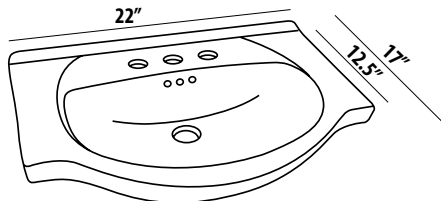

KENSINGTON Collection

Code	Description	List Price
K22C	KENSINGTON 22 CINNAMON VANITY	$890

VANITY 22"

Ceramic Sinks (approx. sink dimensions below):

C22W1	CAPRI 22	WHITE	1 HOLE	$300
C22W4	CAPRI 22	WHITE	4"	$300
C22W8	CAPRI 22	WHITE	8"	$300
C22B1	CAPRI 22	BISCUIT	1 HOLE	$360
C22B4	CAPRI 22	BISCUIT	4"	$360
C22B8	CAPRI 22	BISCUIT	8"	$360
S22W1	SAVOY 22	WHITE	1 HOLE	$320
S22W4	SAVOY 22	WHITE	4"	$320
S22W8	SAVOY 22	WHITE	8"	$320
S22B1	SAVOY 22	BISCUIT	1 HOLE	$380
S22B8	SAVOY 22	BISCUIT	8"	$380

CAPRI

VANITY 26"

K26C	KENSINGTON 26" CINNAMON VANITY	$960

Ceramic Sinks (approx. sink dimensions below):

C26W1	CAPRI 26	WHITE	1 HOLE	$340
C26W4	CAPRI 26	WHITE	4"	$340
C26W8	CAPRI 26	WHITE	8"	$340
C26B1	CAPRI 26	BISCUIT	1 HOLE	$400
C26B4	CAPRI 26	BISCUIT	4"	$400
C26B8	CAPRI 26	BISCUIT	8"	$400
S26W1	SAVOY 26	WHITE	1 HOLE	$360
S26W4	SAVOY 26	WHITE	4"	$360
S26W8	SAVOY 26	WHITE	8"	$360
S26B1	SAVOY 26	BISCUIT	1 HOLE	$430
S26B4	SAVOY 26	BISCUIT	4"	$430
S26B8	SAVOY 26	BISCUIT	8"	$430

VANITIES W/ CERAMIC SINKS