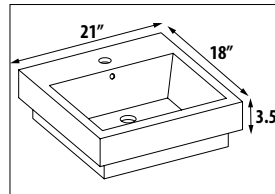

DAYTONA with Ceramic Sinks

DAYTONA 21" - 2 DOORS/ 1 DRAWER (21)

• Quality 'BLUM' Hinges and/or Drawer Hardware are Included

• Wall Mounting Hardware Included

2. CHOOSE COLOR:

1. CHOOSE CODE:	White Matte	BlackWood (Matte)	Golden Wheat (Matte)	White Gloss	Timber Gloss	Greyline Gloss

VANITY w/ bottom frame & legs (32.5" H)

DM21-21 ___ FOR MILANO	$960	$1,020	$1,020	$1,045	$1,110	$1,136
DL21-21 ___ FOR LAGUNA	$960	$1,020	$1,020	$1,045	$1,110	$1,136

WALL- HUNG VANITY

WDM21-21 ___ FOR MILANO	$710	$770	$770	$795	$860	$886
WDL21-21 ___ FOR LAGUNA	$710	$770	$770	$795	$860	$886

3. CHOOSE HARDWARE: Polished or Satin

CHOOSE SINK BELOW:

Ceramic Sinks (approx. sink dimensions below):

M21W1	MILANO 21 CERAMIC SINK IN WHITE, 1 HOLE	$425
L21W1	LAGUNA 21 CERAMIC SINK IN WHITE, 1 HOLE	$380

MILANO

APPROX. TOTAL HEIGHT for VANITY & SINK:.....36"

.....33"

Example:

Final Code:	DAYTONA	MILANO	WIDTH	DOORS/ DRAWERS	COLOR	HARDWARE	1. Choose Code	2. Choose Color	3. Choose Hardware
	D	M	21	-21	WM	P	DM21-21 ___	WM	P
Matching Sink: M21W1