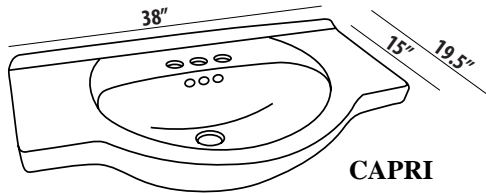

### Ceramic Sinks (approx. sink dimensions below):

|       |                   |       |
|-------|-------------------|-------|
| C38W8 | CAPRI 38 WHITE 8" | \$550 |
|-------|-------------------|-------|