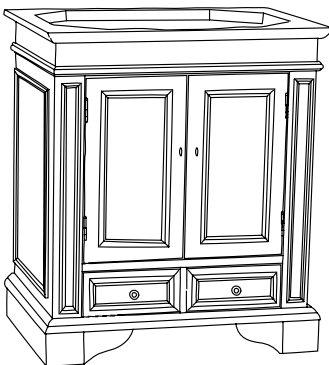

Antique Brass Knobs & Pulls

Standard Size Countertops: 37" x 22 1/4"

- 1" OGEE EDGES – OVAL 17X14 CUT-OUT/ SEE PAGES - 94
- 1 5/8" OLYMPIC CARRERA WHITE – OVAL 17X14 CUT-OUT/ PAGES - 95
- 1 1/4" EURO – EASED EDGE / RECT. 18X12 CUT-OUT/ SEE PAGES - 95
- 1 1/4" QUARTZ EURO - EASED EDGE / RECT. 18X12 CUT-OUT/ SEE PAGES - 96
- 1 1/4" QUARTZ NOVA - EASED EDGE / OVAL 17X14 CUT-OUT/ SEE PAGES - 97

MIRROR 27"- 30"	RM27	RIALTO 27 MIRROR	$690
	RM30	RIALTO 30 MIRROR	$780