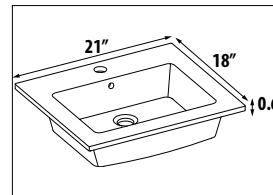

MILANO

LAGUNA

TRIBECA

APPROX. TOTAL HEIGHT for VANITY & SINK:.....36" .....33" .....34.5"

**Example:**

| Final Code:    | DAYTONA | MILANO | WIDTH | DOORS/ DRAWERS | COLOR | HARDWARE |
|----------------|---------|--------|-------|----------------|-------|----------|
| Vanity:        | D       | M      | 21    | -20            | WM    | P        |
| Matching Sink: | M21W1   |        |       |                |       |          |