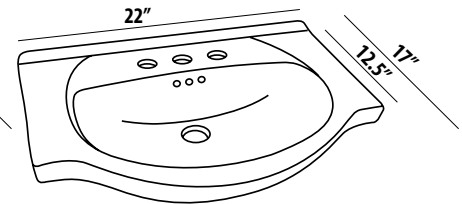

Astoria Collection

Code	Description	List Price
CONSOLE 22"		
A22DC	ASTORIA 22" DARK CHERRY CONSOLE	$420

Ceramic Sinks (approx. sink dimensions below):

C22W1	CAPRI 22	WHITE	1 HOLE	$300
C22W4	CAPRI 22	WHITE	4"	$300
C22W8	CAPRI 22	WHITE	8"	$300
C22B1	CAPRI 22	BISCUIT	1 HOLE	$360
C22B4	CAPRI 22	BISCUIT	4"	$360
C22B8	CAPRI 22	BISCUIT	8"	$360
S22W1	SAVOY 22	WHITE	1 HOLE	$320
S22W4	SAVOY 22	WHITE	4"	$320
S22W8	SAVOY 22	WHITE	8"	$320
S22B1	SAVOY 22	BISCUIT	1 HOLE	$380
S22B8	SAVOY 22	BISCUIT	8"	$380

SAVOY

Astoria-X Collection

Code	Description	List Price
CONSOLE 25"- 31"		
A25DC	ASTORIA 25" DARK CHERRY CONSOLE	$630

A31DC	ASTORIA 31" DARK CHERRY CONSOLE	$750
A31DM	ASTORIA 31" DARK MAHOGANY CONSOLE	$750

Ceramic Sinks (approx. sink dimensions below):

O25W8	OXFORD 25	WHITE	8"	$430
O25B8	OXFORD 25	BISCUIT	8"	$510
O31W8	OXFORD 31	WHITE	8"	$540
O31B8	OXFORD 31	BISCUIT	8"	$640