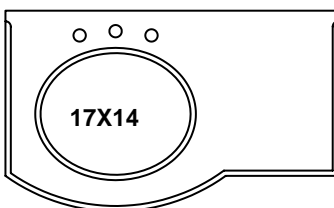

M100-36LD	MALIBU 100 - 36 VANITY IN DARK MAHOGANY (LEFT BOWL)	$1,960
M100-36LW	MALIBU 100 - 36 VANITY IN WHITE (LEFT BOWL)	$1,960

Countertops:

M100-36LCW	CARRERA WHITE 1" MARBLE TOP ONLY	$925
M100-36LCWW	TOP W/ WHITE OVAL BOWL INSTALLED	$1,070