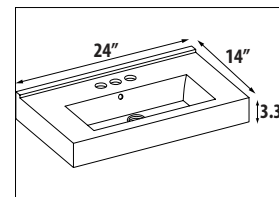

DAYTONA with Ceramic Sinks

DAYTONA 24" - 2 DRAWERS (02)

• Quality 'BLUM' Hinges and/or Drawer Hardware are Included

• Wall Mounting Hardware Included

2. CHOOSE COLOR:

1. CHOOSE CODE:	White Matte	BlackWood (Matte)	Golden Wheat (Matte)	White Gloss	Timber Gloss	Greyline Gloss
VANITY w/ bottom frame & legs (32.5" H)						
DVE24-02_ _ _ _ FOR VENICE	$1,212	$1,285	$1,285	$1,315	$1,390	$1,420
DK24-02_ _ _ _ FOR KIRA	$1,212	$1,285	$1,285	$1,315	$1,390	$1,420
DV24-02_ _ _ _ FOR VILLA	$1,212	$1,285	$1,285	$1,315	$1,390	$1,420
WALL- HUNG VANITY						
WDVE24-02_ _ _ _ FOR VENICE	$960	$1,035	$1,035	$1,065	$1,140	$1,170
WDK24-02_ _ _ _ FOR KIRA	$960	$1,035	$1,035	$1,065	$1,140	$1,170
WDV24-02_ _ _ _ FOR VILLA	$960	$1,035	$1,035	$1,065	$1,140	$1,170
3. CHOOSE HARDWARE: Polished or Satin						

CHOOSE SINK BELOW:

Ceramic Sinks (approx. sink dimensions below):

VE24W1	VENICE 24 CERAMIC SINK IN WHITE, 1 HOLE	$345
K24W1	KIRA 24 CERAMIC SINK IN WHITE, 1 HOLE	$465
K24W8	KIRA 24 CERAMIC SINK IN WHITE, 8" DRILL	$465
V24W4	VILLA 24 CERAMIC SINK IN WHITE, 4" DRILL	$345

VILLA

APPROX. TOTAL HEIGHT for VANITY & SINK:.....35" .....34" .....36"

Example:

DAYTONA	VENICE	WIDTH	DOORS/ DRAWERS	COLOR	HARDWARE		1. Choose Code	2. Choose Color	3. Choose Hardware
Final Code:							DVE24-02_ _ _ _	WM	P
Vanity:							D VE 24 -02 WM P		
Matching Sink:							VE24W1