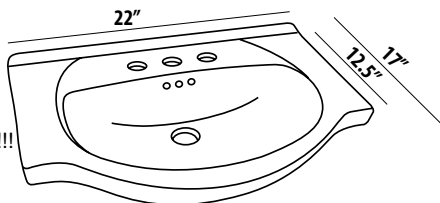

### Ceramic Sinks (approx. sink dimensions below):

|       |                         |       |
|-------|-------------------------|-------|
| C22W1 | CAPRI 22 WHITE 1 HOLE   | \$300 |
| C22W4 | CAPRI 22 WHITE 4"       | \$300 |
| C22W8 | CAPRI 22 WHITE 8"       | \$300 |
| C22B1 | CAPRI 22 BISCUIT 1 HOLE | \$360 |
| C22B4 | CAPRI 22 BISCUIT 4"     | \$360 |
| C22B8 | CAPRI 22 BISCUIT 8"     | \$360 |
| S22W1 | SAVOY 22 WHITE 1 HOLE   | \$320 |
| S22W4 | SAVOY 22 WHITE 4"       | \$320 |
| S22W8 | SAVOY 22 WHITE 8"       | \$320 |
| S22B1 | SAVOY 22 BISCUIT 1 HOLE | \$380 |
| S22B8 | SAVOY 22 BISCUIT 8"     | \$380 |