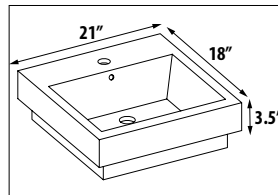

DAYTONA with Ceramic Sinks

DAYTONA 21" - 2 DRAWERS (02)

• Quality 'BLUM' Hinges and/or Drawer Hardware are Included

• Wall Mounting Hardware Included

CONTEMPORARY

2. CHOOSE COLOR:

1. CHOOSE CODE:	White Matte	BlackWood (Matte)	Golden Wheat (Matte)	White Gloss	Timber Gloss	Greyline Gloss
VANITY w/ bottom frame & legs (32.5" H)						
DM21-02_ _ _ FOR MILANO	$1,070	$1,130	$1,130	$1,155	$1,220	$1,246
DL21-02_ _ _ FOR LAGUNA	$1,070	$1,130	$1,130	$1,155	$1,220	$1,246
DT21-02_ _ _ FOR TRIBECA	$1,070	$1,130	$1,130	$1,155	$1,220	$1,246
WALL- HUNG VANITY						
WDM21-02_ _ _ FOR MILANO	$820	$880	$880	$905	$970	$996
WDL21-02_ _ _ FOR LAGUNA	$820	$880	$880	$905	$970	$996
WDT21-02_ _ _ FOR TRIBECA	$820	$880	$880	$905	$970	$996
3. CHOOSE HARDWARE: Polished or Satin						

CHOOSE SINK BELOW:

Ceramic Sinks (approx. sink dimensions below):

M21W1	MILANO	21 CERAMIC SINK IN WHITE, 1 HOLE	$425
L21W1	LAGUNA	21 CERAMIC SINK IN WHITE, 1 HOLE	$380
T21W1	TRIBECA	21 CERAMIC SINK IN WHITE, 1 HOLE	$515
T21W8	TRIBECA	21 CERAMIC SINK IN WHITE, 8" DRILL	$515

MILANO

APPROX. TOTAL HEIGHT for VANITY & SINK:.....36"

.....33"

.....34.5"

Example:

Final Code:	DAYTONA	MILANO	WIDTH	DOORS/ DRAWERS	COLOR	HARDWARE	1. Choose Code	2. Choose Color	3. Choose Hardware
Vanity:	D	M	21	-02	WM	P	DM21-02_ _ _	WM	P
Matching Sink:	M21W1