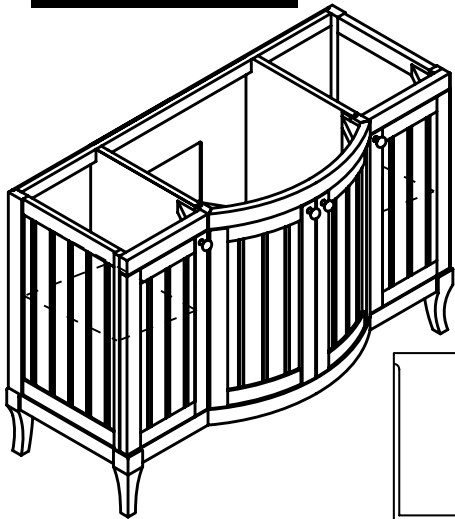

Malibu100 Collection

VANITY 42"

One Fixed Shelf On Each Side
Satin Nickel Knobs