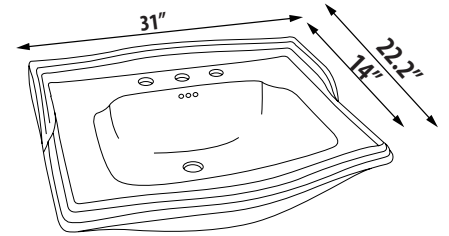

Astoria Collection

Code	Description	List Price
CONSOLE 22"		
A22DC	ASTORIA 22" DARK CHERRY CONSOLE	$420

Ceramic Sinks (approx. sink dimensions below):

C22W1	CAPRI 22	WHITE	1 HOLE	$300
C22W4	CAPRI 22	WHITE	4"	$300
C22W8	CAPRI 22	WHITE	8"	$300
C22B1	CAPRI 22	BISCUIT	1 HOLE	$360
C22B4	CAPRI 22	BISCUIT	4"	$360
C22B8	CAPRI 22	BISCUIT	8"	$360
S22W1	SAVOY 22	WHITE	1 HOLE	$320
S22W4	SAVOY 22	WHITE	4"	$320
S22W8	SAVOY 22	WHITE	8"	$320
S22B1	SAVOY 22	BISCUIT	1 HOLE	$380
S22B8	SAVOY 22	BISCUIT	8"	$380

Astoria-X Collection

Code	Description	List Price
CONSOLE 25"- 31"		
A25DC	ASTORIA 25" DARK CHERRY CONSOLE	$630

A31DC	ASTORIA 31" DARK CHERRY CONSOLE	$750
A31DM	ASTORIA 31" DARK MAHOGANY CONSOLE	$750

Ceramic Sinks (approx. sink dimensions below):

O25W8	OXFORD 25	WHITE	8"	$430
O25B8	OXFORD 25	BISCUIT	8"	$510
O31W8	OXFORD 31	WHITE	8"	$540
O31B8	OXFORD 31	BISCUIT	8"	$640

OXFORD 31