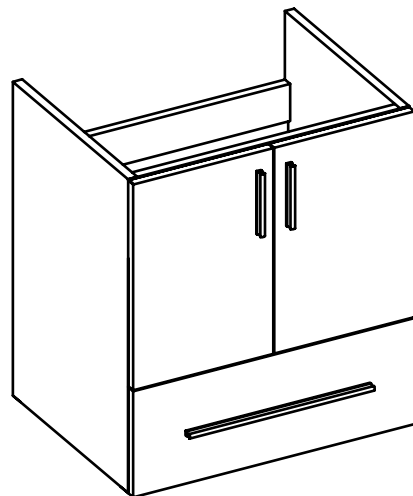

# DAYTONA with Ceramic Sinks

**DAYTONA 21" - 2 DOORS/ 1 DRAWER (21)**

• Quality 'BLUM' Hinges and/or Drawer Hardware are Included

• Wall Mounting Hardware Included