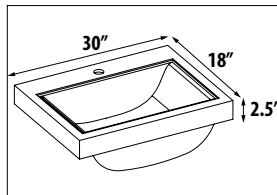

DAYTONA with Ceramic Sinks

DAYTONA 30" - 2 DRAWERS (02)

• Quality 'BLUM' Hinges and/or Drawer Hardware are Included

• Wall Mounting Hardware Included

2. CHOOSE COLOR:

1. CHOOSE CODE:	White Matte	BlackWood (Matte)	Golden Wheat (Matte)	White Gloss	Timber Gloss	Greyline Gloss
VANITY w/ bottom frame & legs (32.5" H)						
DVE30-02_ _ _ _ FOR VENICE	$1,555	$1,665	$1,665	$1,710	$1,840	$1,885
DK30-02_ _ _ _ FOR KIRA	$1,555	$1,665	$1,665	$1,710	$1,840	$1,885
DM30-02_ _ _ _ FOR MILANO	$1,555	$1,665	$1,665	$1,710	$1,840	$1,885
WALL- HUNG VANITY						
WDVE30-02_ _ _ _ FOR VENICE	$1,305	$1,415	$1,415	$1,460	$1,585	$1,630
WDK30-02_ _ _ _ FOR KIRA	$1,305	$1,415	$1,415	$1,460	$1,585	$1,630
WDM30-02_ _ _ _ FOR MILANO	$1,305	$1,415	$1,415	$1,460	$1,585	$1,630
3. CHOOSE HARDWARE: Polished or Satin						

CHOOSE SINK BELOW:

Ceramic Sinks (approx. sink dimensions below):

VE30W1	VENICE 30 CERAMIC SINK IN WHITE, 1 HOLE	$470
K30W1	KIRA 30 CERAMIC SINK IN WHITE, 1 HOLE	$650
K30W8	KIRA 30 CERAMIC SINK IN WHITE, 8" DRILL	$650
M31W1	MILANO 31 CERAMIC SINK IN WHITE, 1 HOLE	$770

VENICE

KIRA

MILANO

APPROX. TOTAL HEIGHT for VANITY & SINK:.....35" .....34" .....36.5"

Example:

Final Code:	DAYTONA	VENICE	WIDTH	DOORS/ DRAWERS	COLOR	HARDWARE	1. Choose Code	2. Choose Color	3. Choose Hardware
Vanity:	D	VE	30	-02	WM	P	DVE30-02_ _ _ _	WM	P
Matching Sink:	VE30W1