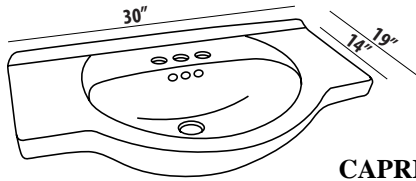

### Ceramic Sinks (approx. sink dimensions below):

|       |       |    |         |        |       |
|-------|-------|----|---------|--------|-------|
| C30W1 | CAPRI | 30 | WHITE   | 1 HOLE | \$400 |
| C30W4 | CAPRI | 30 | WHITE   | 4"     | \$400 |
| C30W8 | CAPRI | 30 | WHITE   | 8"     | \$400 |
| C30B4 | CAPRI | 30 | BISCUIT | 4"     | \$480 |
| C30B8 | CAPRI | 30 | BISCUIT | 8"     | \$480 |
| S30W1 | SAVOY | 30 | WHITE   | 1 HOLE | \$430 |
| S30W8 | SAVOY | 30 | WHITE   | 8"     | \$430 |
| S30B8 | SAVOY | 30 | BISCUIT | 8"     | \$510 |