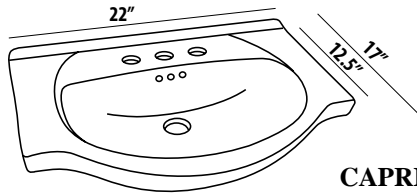

VIENNA Collection

VANITIES W/ CERAMIC SINKS

VANITY 22"

Code	Description	List Price
V22W210	VIENNA 22" WHITE MATTE 210 VANITY	$550

V22B210	VIENNA 22" BISCUIT 210 VANITY	$580

Ceramic Sinks (approx. sink dimensions below):

C22W1	CAPRI 22	WHITE	1 HOLE	$300
C22W4	CAPRI 22	WHITE	4"	$300
C22W8	CAPRI 22	WHITE	8"	$300
C22B1	CAPRI 22	BISCUIT	1 HOLE	$360
C22B4	CAPRI 22	BISCUIT	4"	$360
C22B8	CAPRI 22	BISCUIT	8"	$360
S22W1	SAVOY 22	WHITE	1 HOLE	$320
S22W4	SAVOY 22	WHITE	4"	$320
S22W8	SAVOY 22	WHITE	8"	$320
S22B1	SAVOY 22	BISCUIT	1 HOLE	$380
S22B8	SAVOY 22	BISCUIT	8"	$380

CAPRI

VANITY 26"

No Flutes (210)

V26W210	VIENNA 26" WHITE MATTE 210 VANITY	$590
V26W212	VIENNA 26" WHITE MATTE 212 VANITY	$610

V26B210	VIENNA 26" BISCUIT 210 VANITY	$640
V26B212	VIENNA 26" BISCUIT 212 VANITY	$650

Ceramic Sinks (approx. sink dimensions below):

C26W1	CAPRI 26	WHITE	1 HOLE	$340
C26W4	CAPRI 26	WHITE	4"	$340
C26W8	CAPRI 26	WHITE	8"	$340
C26B1	CAPRI 26	BISCUIT	1 HOLE	$400
C26B4	CAPRI 26	BISCUIT	4"	$400
C26B8	CAPRI 26	BISCUIT	8"	$400
S26W1	SAVOY 26	WHITE	1 HOLE	$360
S26W4	SAVOY 26	WHITE	4"	$360
S26W8	SAVOY 26	WHITE	8"	$360
S26B1	SAVOY 26	BISCUIT	1 HOLE	$430
S26B4	SAVOY 26	BISCUIT	4"	$430
S26B8	SAVOY 26	BISCUIT	8"	$430

Flutes (212)