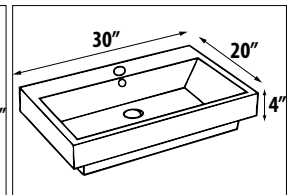

MILANO

APPROX. TOTAL HEIGHT for VANITY & SINK:.....35"

.....34"

.....36.5"

Example:

Final Code:	DAYTONA	VENICE	WIDTH	DOORS/ DRAWERS	COLOR	HARDWARE	R/L DRAWERS	1. Choose Code	2. Choose Color	3. Choose Hardware	4. DRAWERS; (left or right)
Vanity:	D	VE	30	-12	WM	P	R	DVE30-12_____	WM	P	R
Matching Sink:	VE30W1