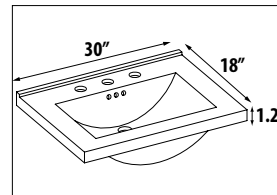

METROPOLITAN with Ceramic Sinks

METROPOLITAN 30" - 2 DOORS/ 2 DRAWERS (22)

• Quality 'BLUM' Hinges and/or Drawer Hardware are Included

• Wall Mounting Hardware Included

1. CHOOSE CODE BELOW:		2. CHOOSE COLOR: White Matte	
VANITY w/ bottom frame & legs (32.5" H)		WALL- HUNG VANITY	
MVE30-22 _____ FOR VENICE	$1,520	WMVE30-22 _____ FOR VENICE	$1,270
MK30-22 _____ FOR KIRA	$1,520	WMK30-22 _____ FOR KIRA	$1,270
MM30-22 _____ FOR MILANO	$1,520	WMM30-22 _____ FOR MILANO	$1,270
3. CHOOSE HARDWARE: Polished or Satin			
4. CHOOSE DRAWER SIDE (LEFT OR RIGHT):		L or R	

CHOOSE SINK BELOW:

Ceramic Sinks (approx. sink dimensions below):

VE30W1	VENICE 30 CERAMIC SINK IN WHITE, 1 HOLE	$470
K30W1	KIRA 30 CERAMIC SINK IN WHITE, 1 HOLE	$650
K30W8	KIRA 30 CERAMIC SINK IN WHITE, 8" DRILL	$650
M31W1	MILANO 31 CERAMIC SINK IN WHITE, 1 HOLE	$770

KIRA

APPROX. TOTAL HEIGHT for VANITY & SINK:.....**35"** .....**34"** .....**36.5"**

Example:

Final Code:	METRO.	VENICE	WIDTH	DOORS/ DRAWERS	COLOR	HARDWARE	R/L DRAWERS	1. Choose Code	2. Choose Color	3. Choose Hardware	4. DRAWERS; (left or right)	
	Vanity:	M	VE	30	-22	WM	P	R	MVE30-22 _____	WM	P	R
	Matching Sink:	VE30W1