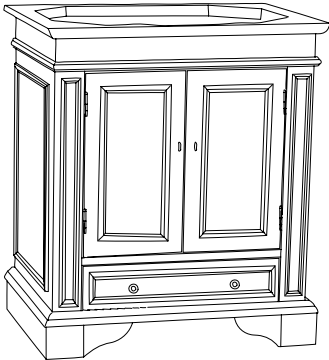

Rialto Collection

	Code	Description	List Price
VANITY 30"	RV30	RIALTO 30 VANITY	$1,690

Antique Brass Knobs & Pulls

Standard Size Countertops: 31" x 22 1/4"

- 1" OGEE EDGES – OVAL 17X14 CUT-OUT/ SEE PAGES - 94
- 1 5/8" OLYMPIC CARRERA WHITE – OVAL 17X14 CUT-OUT/ PAGES - 95
- 1 1/4" EURO – EASED EDGE / RECT. 18X12 CUT-OUT/ SEE PAGES - 95
- 1 1/4" QUARTZ EURO - EASED EDGE / RECT. 18X12 CUT-OUT/ SEE PAGES - 96
- 1 1/4" QUARTZ NOVA - EASED EDGE / OVAL 17X14 CUT-OUT/ SEE PAGES - 97

VANITY 36"	RV36	RIALTO 36 VANITY	$1,820