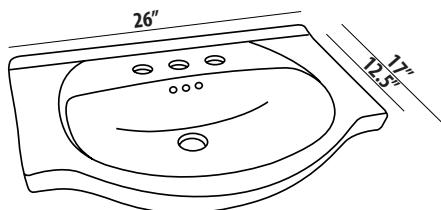

KENSINGTON Collection

Code	Description	List Price
K22C	KENSINGTON 22 CINNAMON VANITY	$890

VANITY 22"

Ceramic Sinks (approx. sink dimensions below):

C22W1	CAPRI 22	WHITE	1 HOLE	$300
C22W4	CAPRI 22	WHITE	4"	$300
C22W8	CAPRI 22	WHITE	8"	$300
C22B1	CAPRI 22	BISCUIT	1 HOLE	$360
C22B4	CAPRI 22	BISCUIT	4"	$360
C22B8	CAPRI 22	BISCUIT	8"	$360
S22W1	SAVOY 22	WHITE	1 HOLE	$320
S22W4	SAVOY 22	WHITE	4"	$320
S22W8	SAVOY 22	WHITE	8"	$320
S22B1	SAVOY 22	BISCUIT	1 HOLE	$380
S22B8	SAVOY 22	BISCUIT	8"	$380

VANITY 26"

K26C	KENSINGTON 26" CINNAMON VANITY	$960

Ceramic Sinks (approx. sink dimensions below):

C26W1	CAPRI 26	WHITE	1 HOLE	$340
C26W4	CAPRI 26	WHITE	4"	$340
C26W8	CAPRI 26	WHITE	8"	$340
C26B1	CAPRI 26	BISCUIT	1 HOLE	$400
C26B4	CAPRI 26	BISCUIT	4"	$400
C26B8	CAPRI 26	BISCUIT	8"	$400
S26W1	SAVOY 26	WHITE	1 HOLE	$360
S26W4	SAVOY 26	WHITE	4"	$360
S26W8	SAVOY 26	WHITE	8"	$360
S26B1	SAVOY 26	BISCUIT	1 HOLE	$430
S26B4	SAVOY 26	BISCUIT	4"	$430
S26B8	SAVOY 26	BISCUIT	8"	$430

CAPRI

VANITIES W/ CERAMIC SINKS