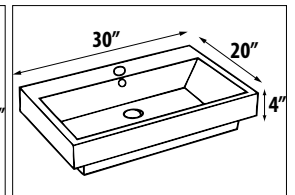

MILANO

APPROX. TOTAL HEIGHT for VANITY & SINK:.....**35"** .....**34"** .....**36.5"**

Example:

Final Code:	METRO.	VENICE	WIDTH	DOORS/ DRAWERS	COLOR	HARDWARE	R/L DRAWERS	1. Choose Code	2. Choose Color	3. Choose Hardware	4. DRAWERS; (left or right)	
	Vanity:	M	VE	30	-22	WM	P	R	MVE30-22 _____	WM	P	R
	Matching Sink:	VE30W1